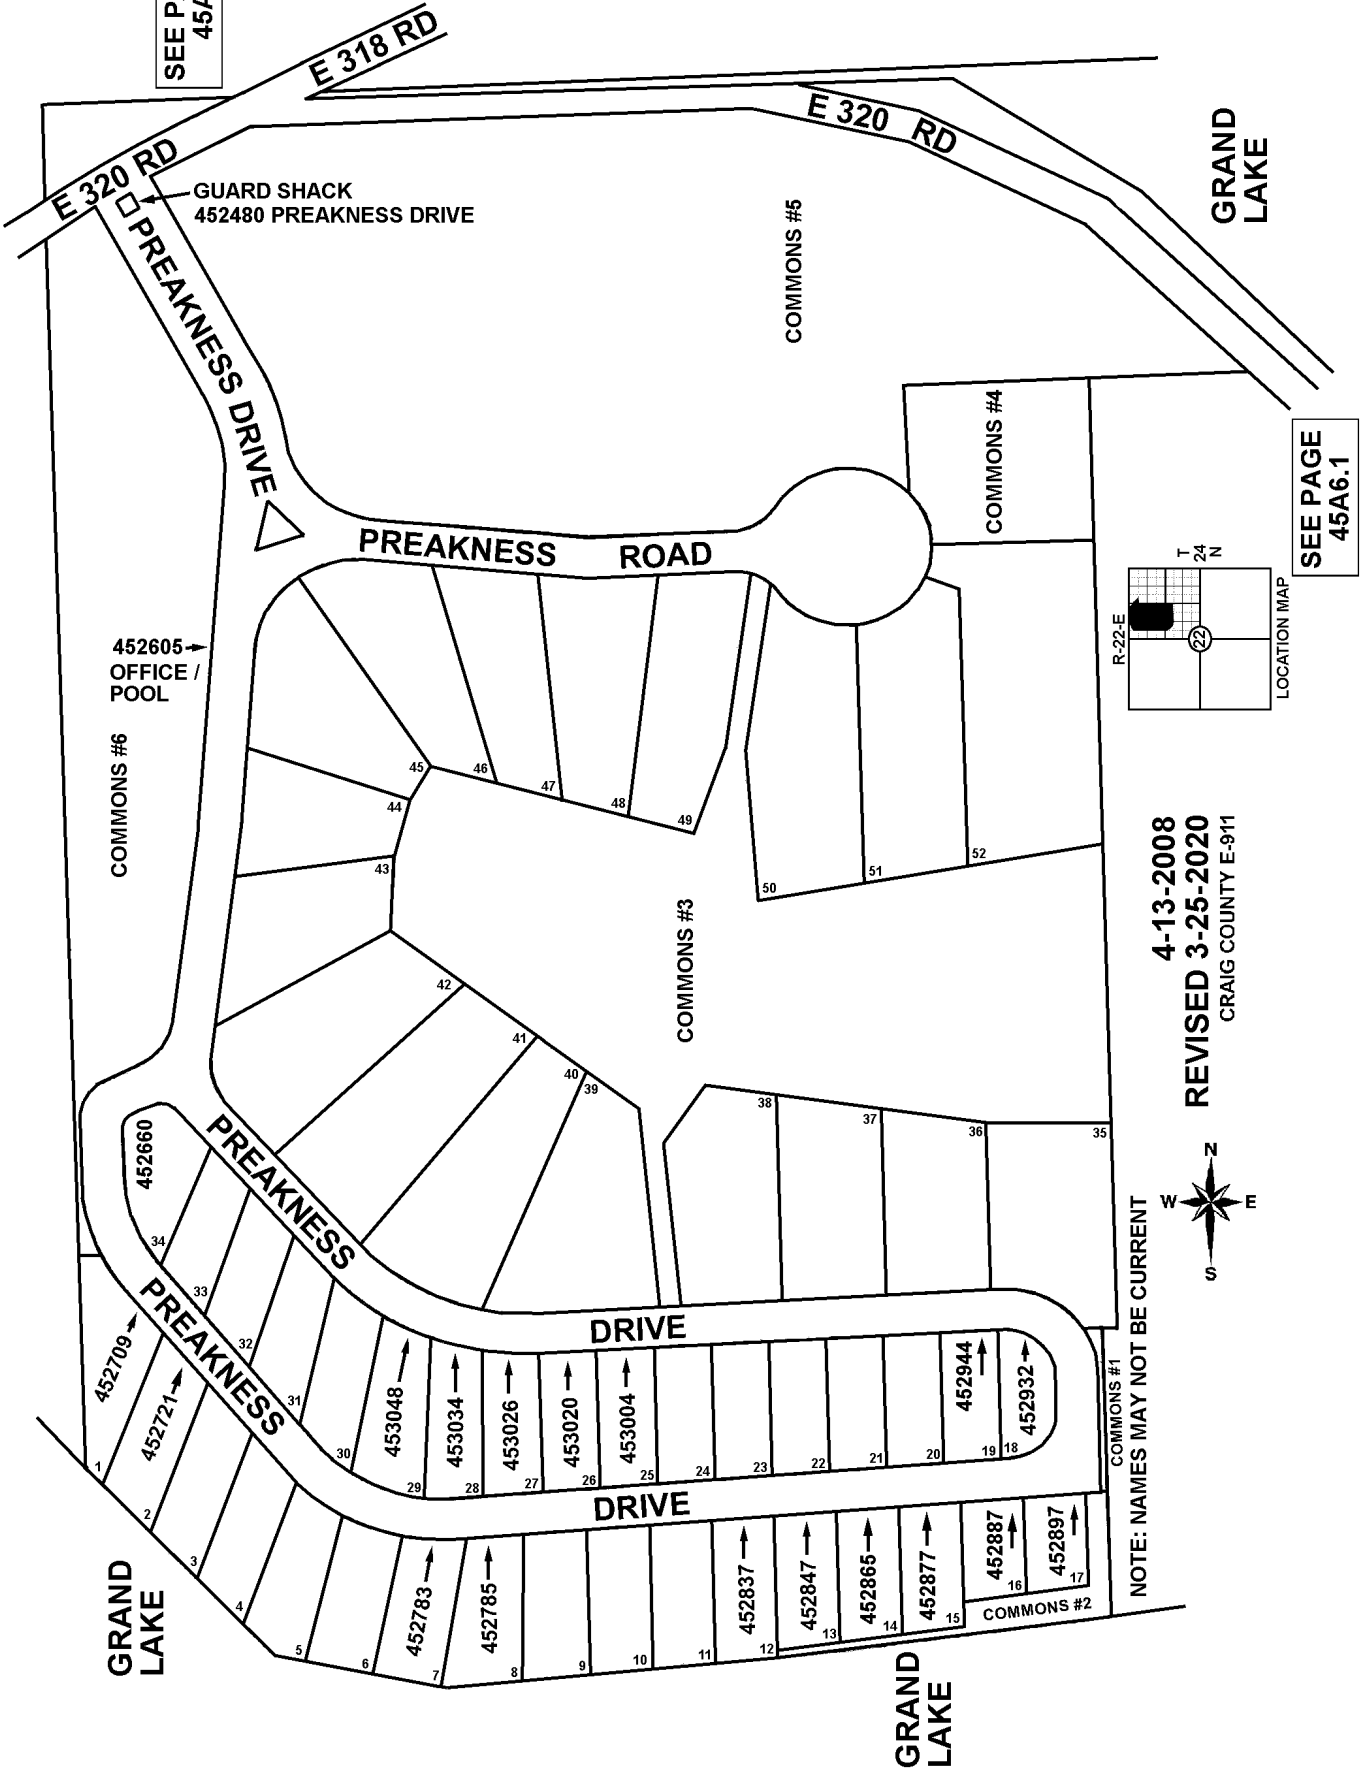

T24N - R22E

SECTION 22

DELAWARE COUNTY, OKLAHOMA

45A6.1.1

Polo Club

Formerly Villas Del Lago

SEE PAGE
45A1

SEE PAGE
45A6.1

4-13-2008
REVISED 3-25-2020
CRAIG COUNTY E-911

NOTE: NAMES MAY NOT BE CURRENT