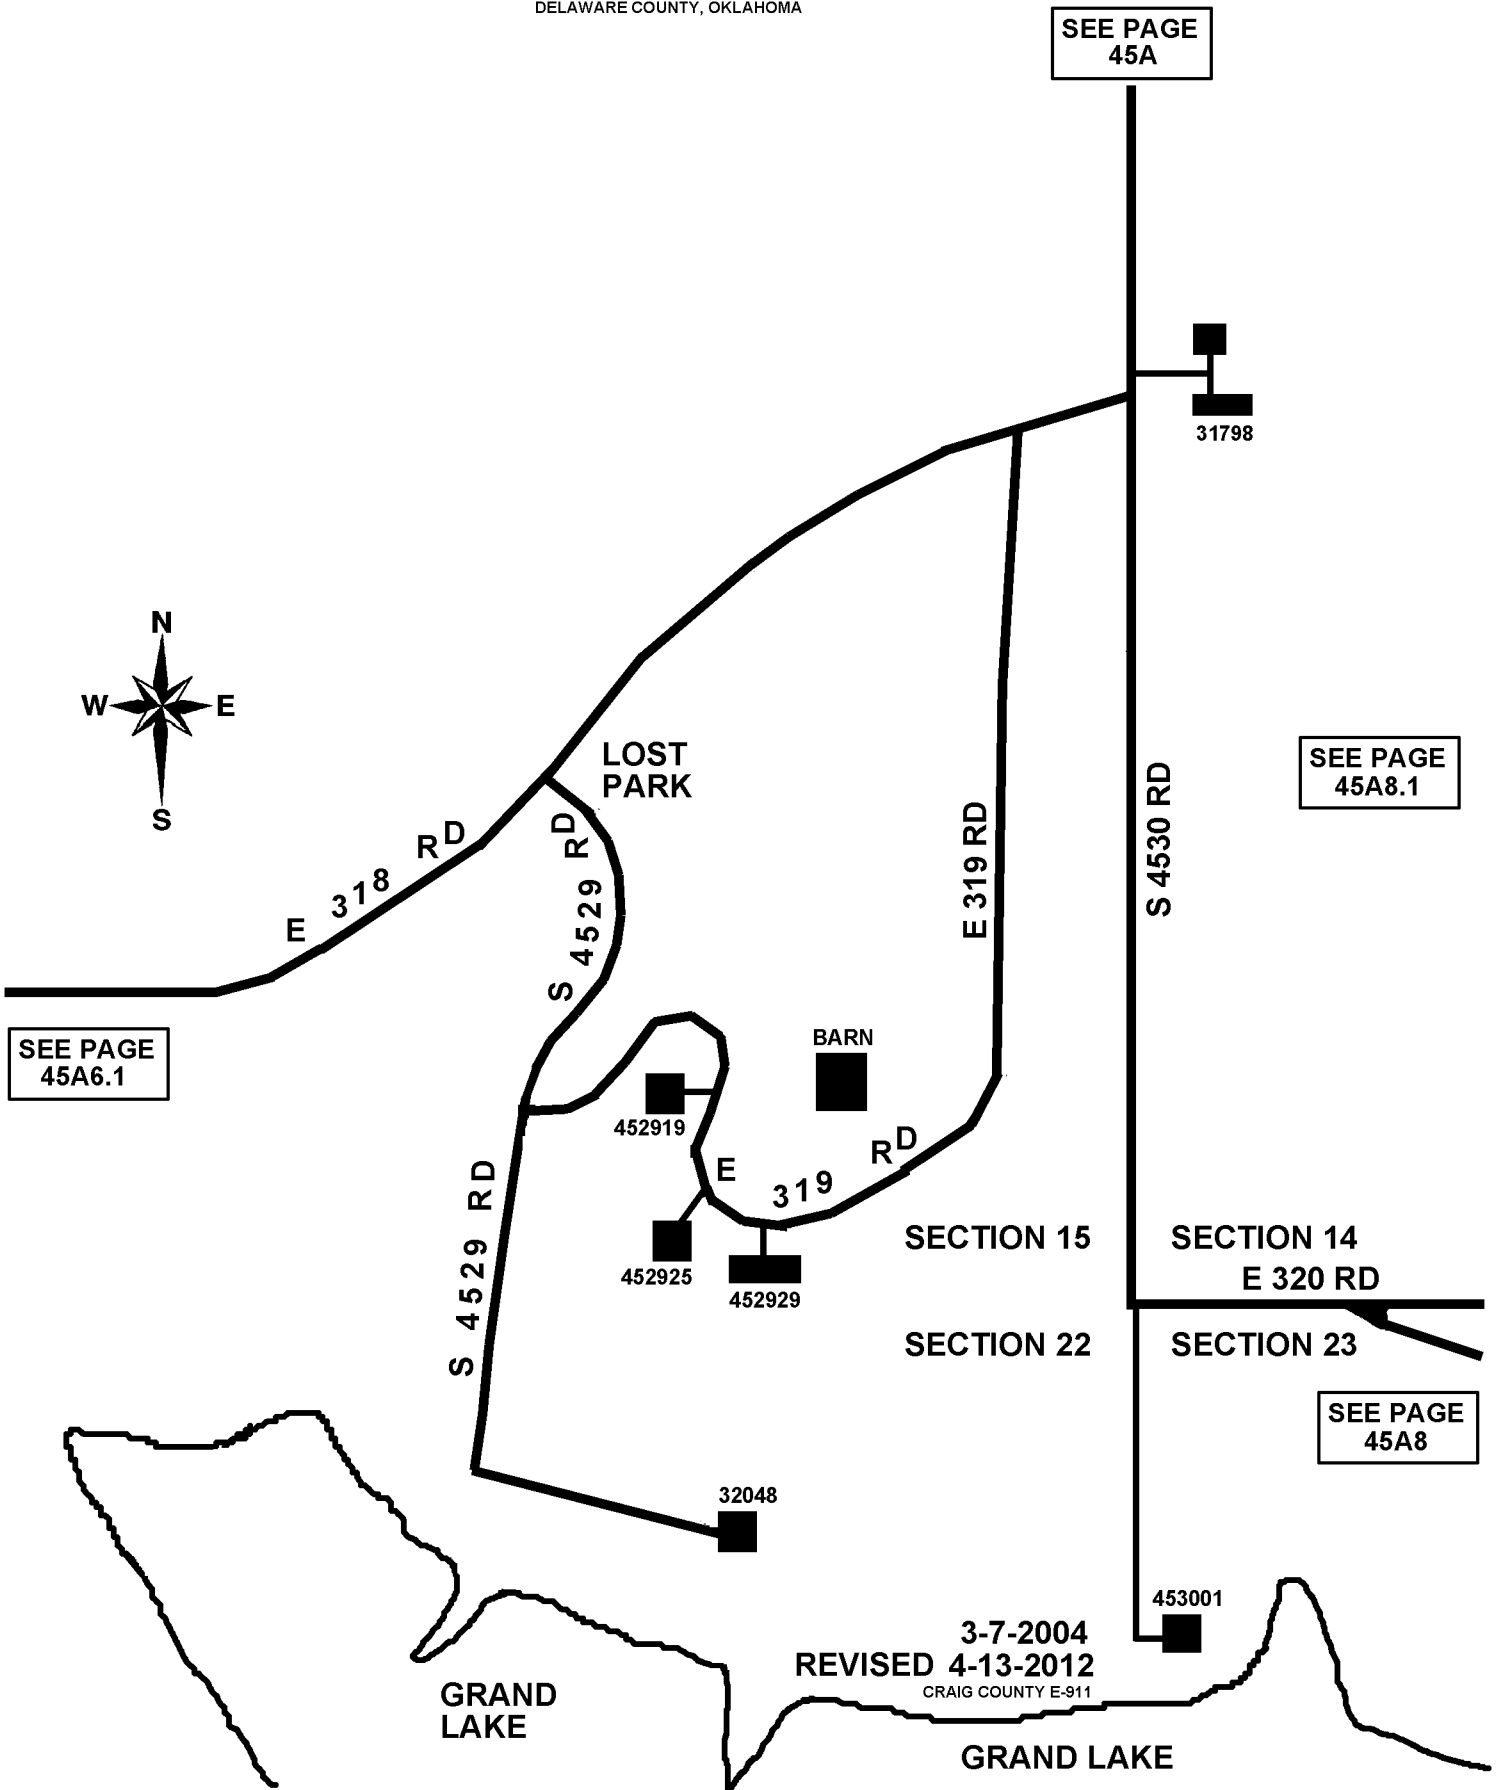

T24N - R22E
SECTION 15
DELAWARE COUNTY, OKLAHOMA

45A6.2

SEE PAGE
45A

31798

SEE PAGE
45A8.1

SEE PAGE
45A6.1

LOST
PARK

BARN

452919

452925

452929

SECTION 15

SECTION 14

E 320 RD

SECTION 22

SECTION 23

SEE PAGE
45A8

32048

453001

3-7-2004
REVISED 4-13-2012
CRAIG COUNTY E-911

GRAND
LAKE

GRAND LAKE