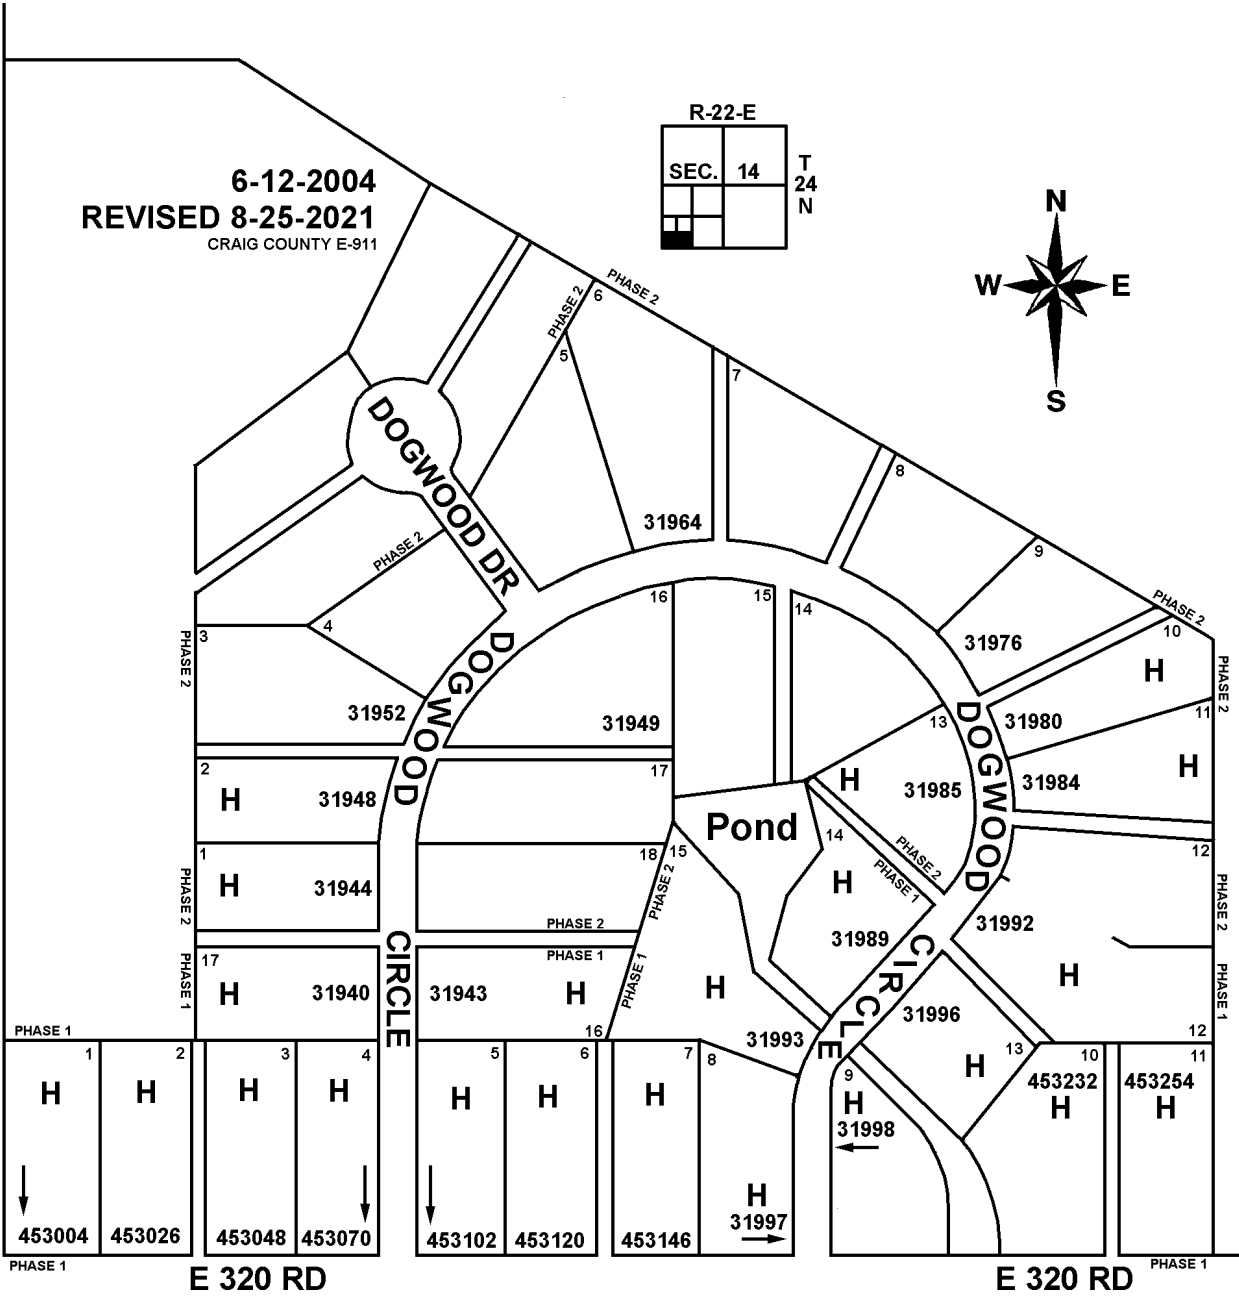

6-12-2004
REVISED 8-25-2021
CRAIG COUNTY E-911

R-22-E	
SEC.	14
	T 24 N

T24N - R22E
SECTION 14
DELAWARE COUNTY, OKLAHOMA
DOGWOOD HOLLOW
PHASE 1 & 2

45A8.1

SEE PAGE
45A6.2

S 4530 RD

SECTION 15

E 320 RD

E 320 RD

SEE PAGE
45A8.2

SECTION 23

S 4531 RD

S 4531 RD

SEE PAGE
45A8

SEE PAGE
45A8