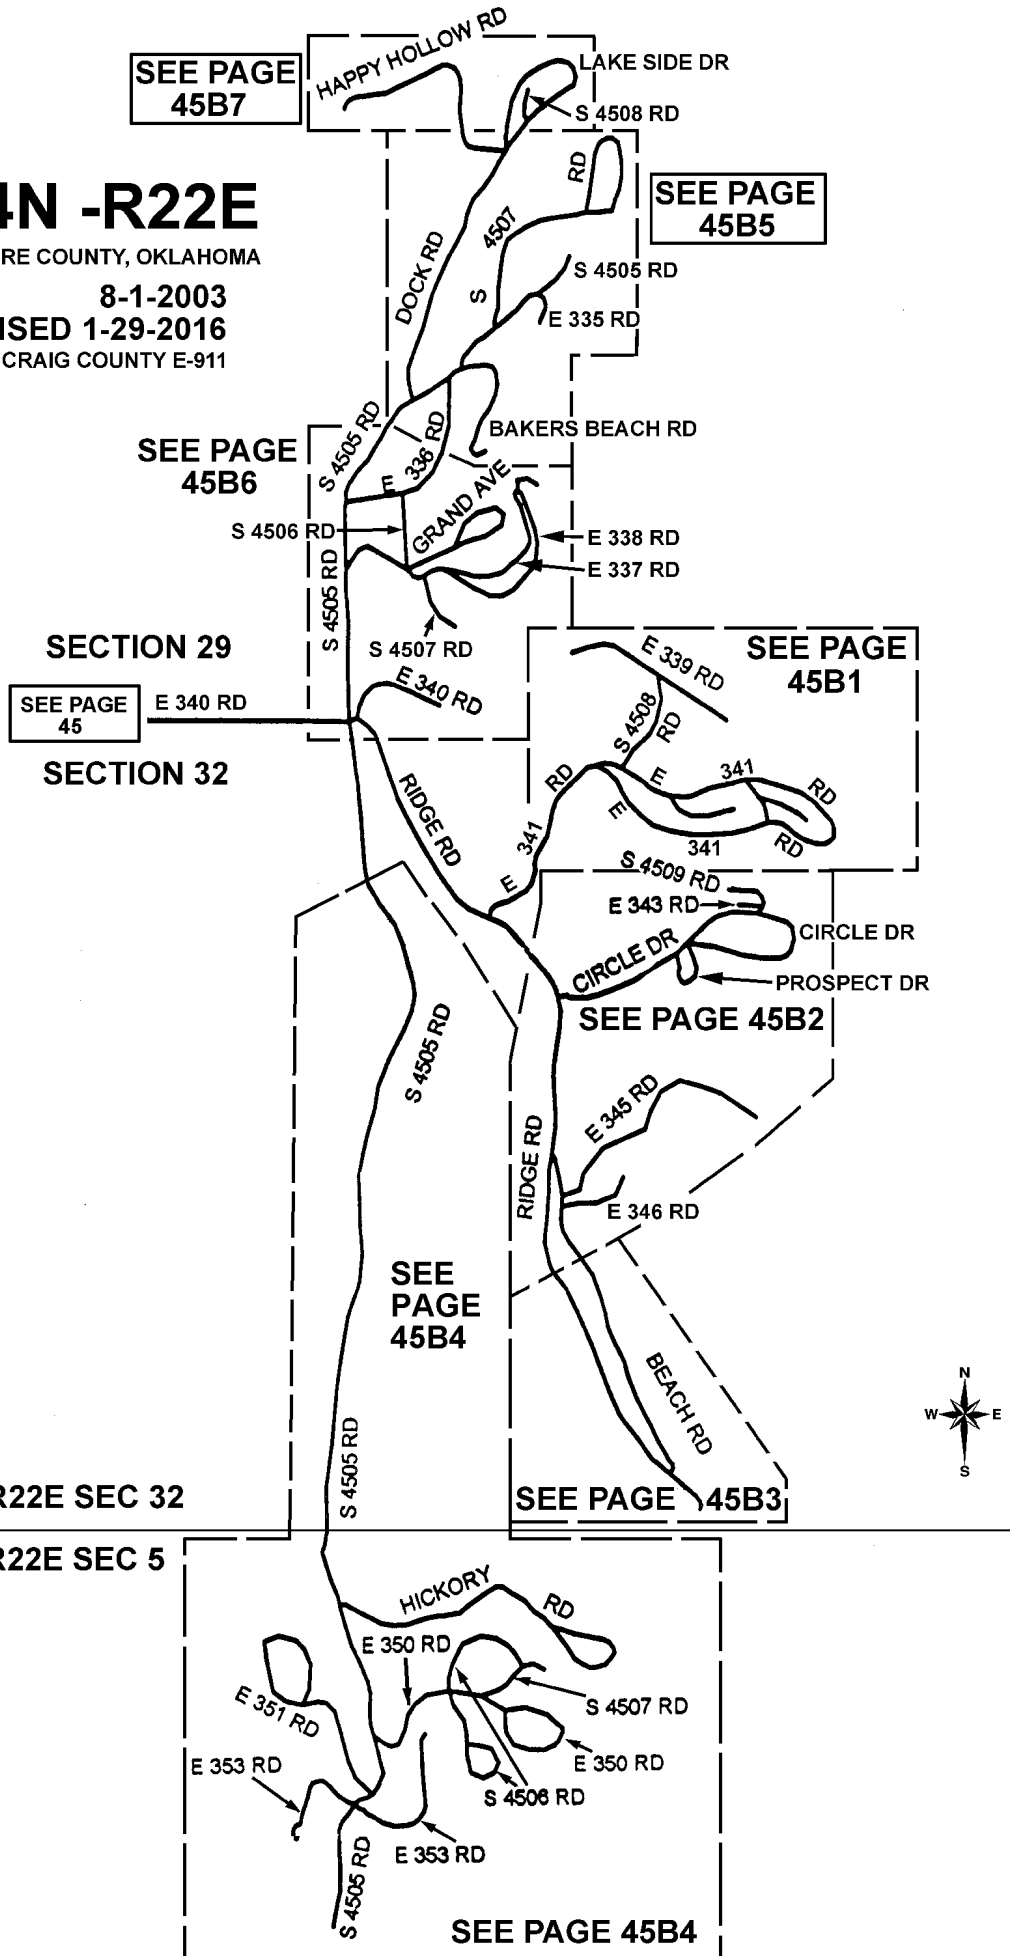

# T24N -R22E

DELAWARE COUNTY, OKLAHOMA

8-1-2003

REVISED 1-29-2016

CRAIG COUNTY E-911

SEE PAGE  
45B7

SEE PAGE  
45B5

SEE PAGE  
45B6

SEE PAGE  
45

SEE PAGE  
45B1

SEE PAGE 45B2

SEE PAGE  
45B4

SEE PAGE 45B3

SEE PAGE 45B4

T24N - R22E SEC 32

T23N - R22E SEC 5