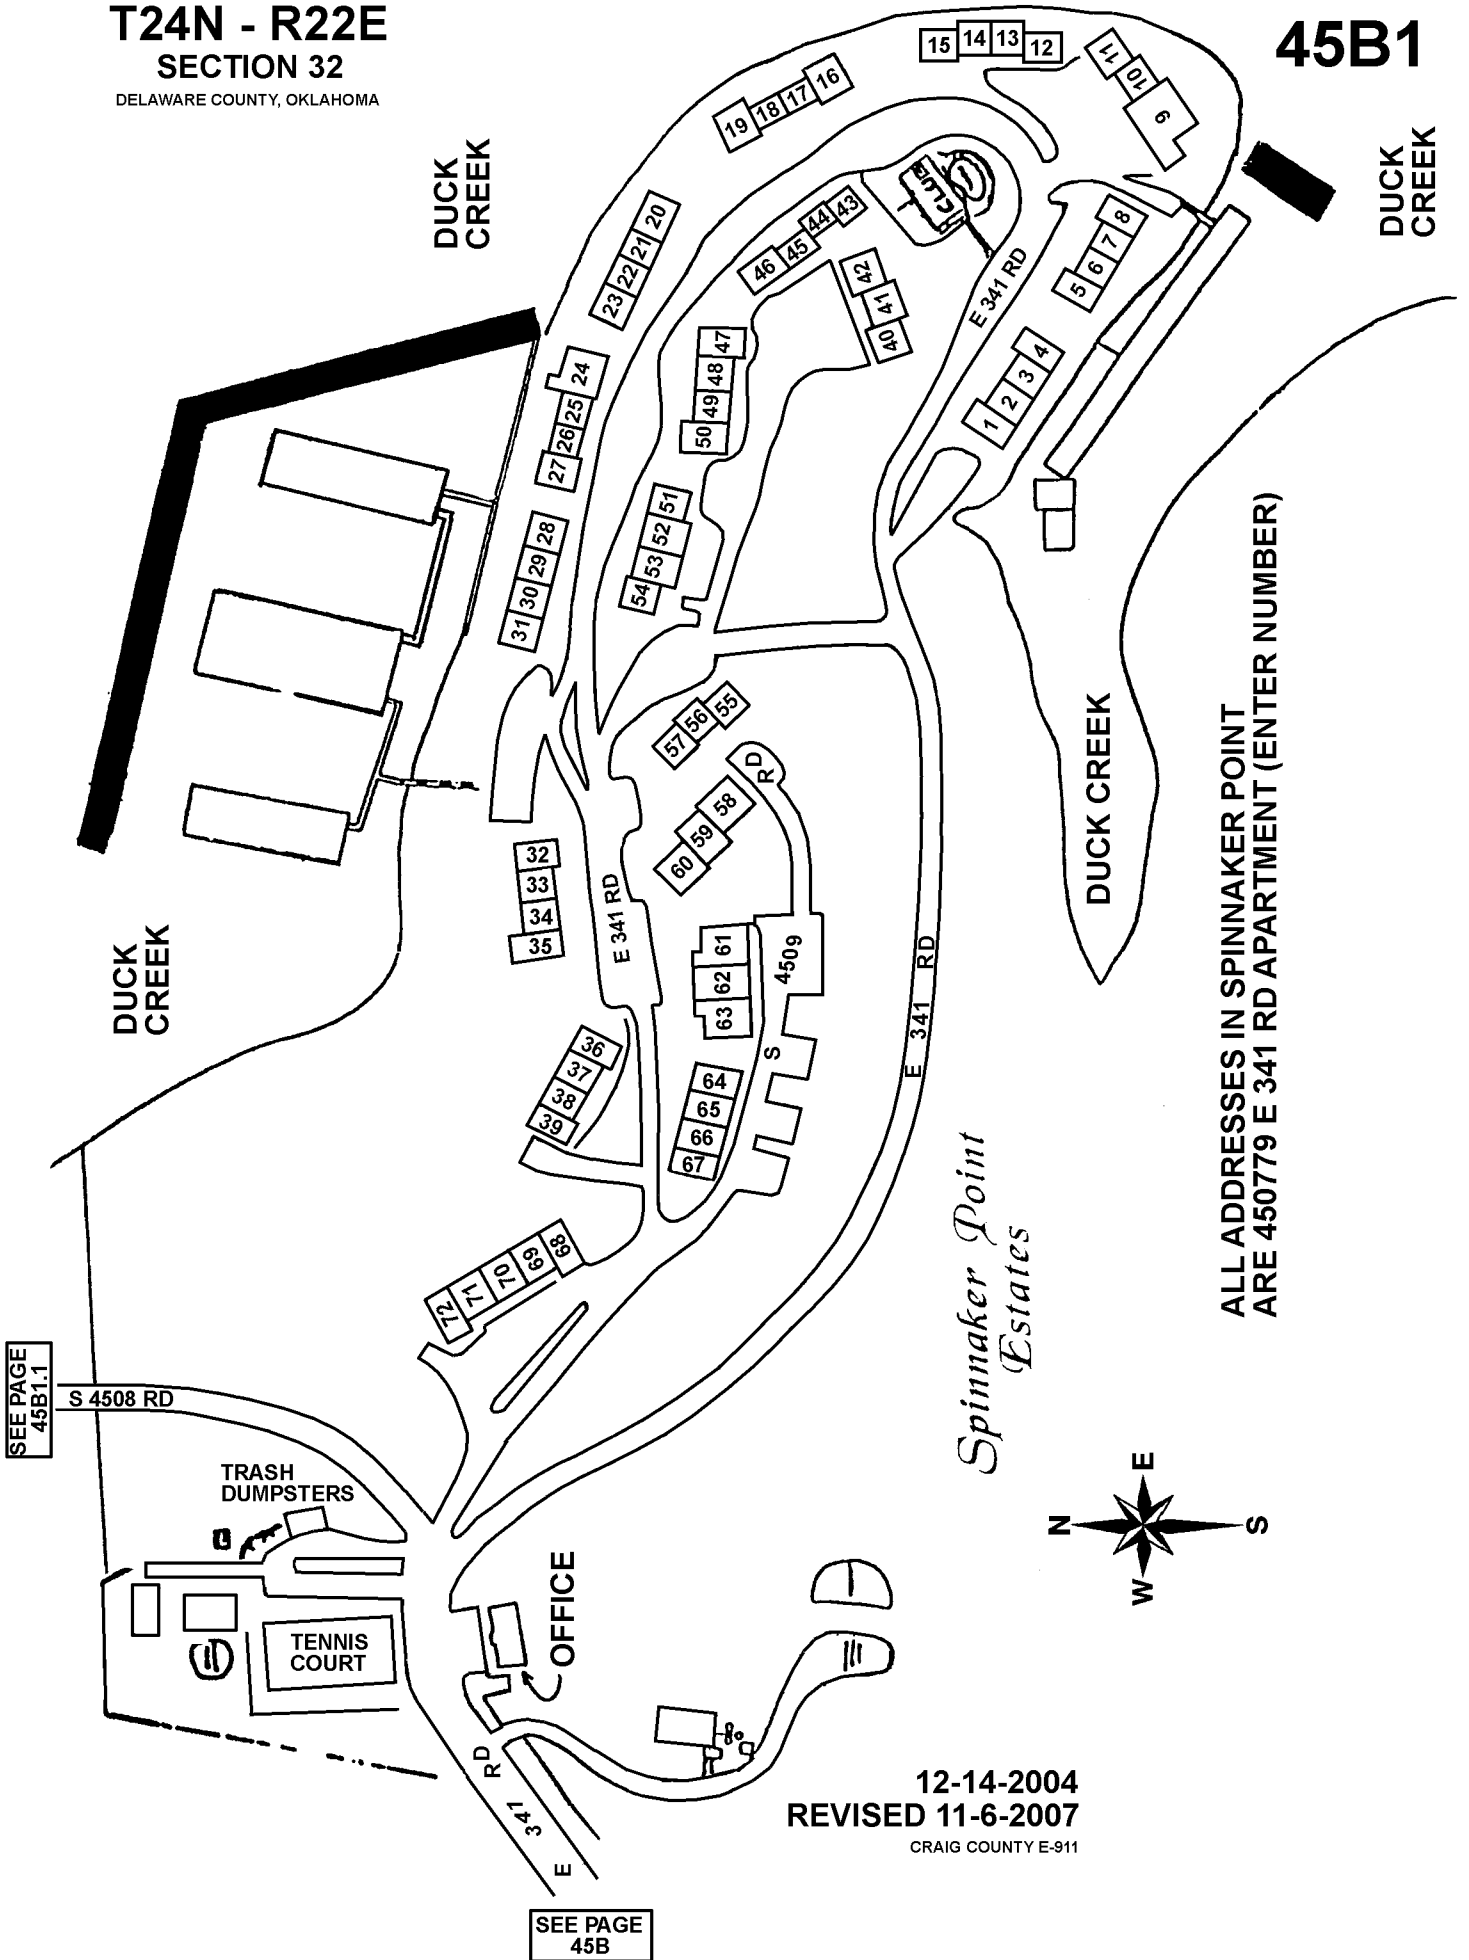

T24N - R22E

SECTION 32

DELAWARE COUNTY, OKLAHOMA

45B1

SEE PAGE
45B1.1

SEE PAGE
45B

12-14-2004
REVISED 11-6-2007

CRAIG COUNTY E-911