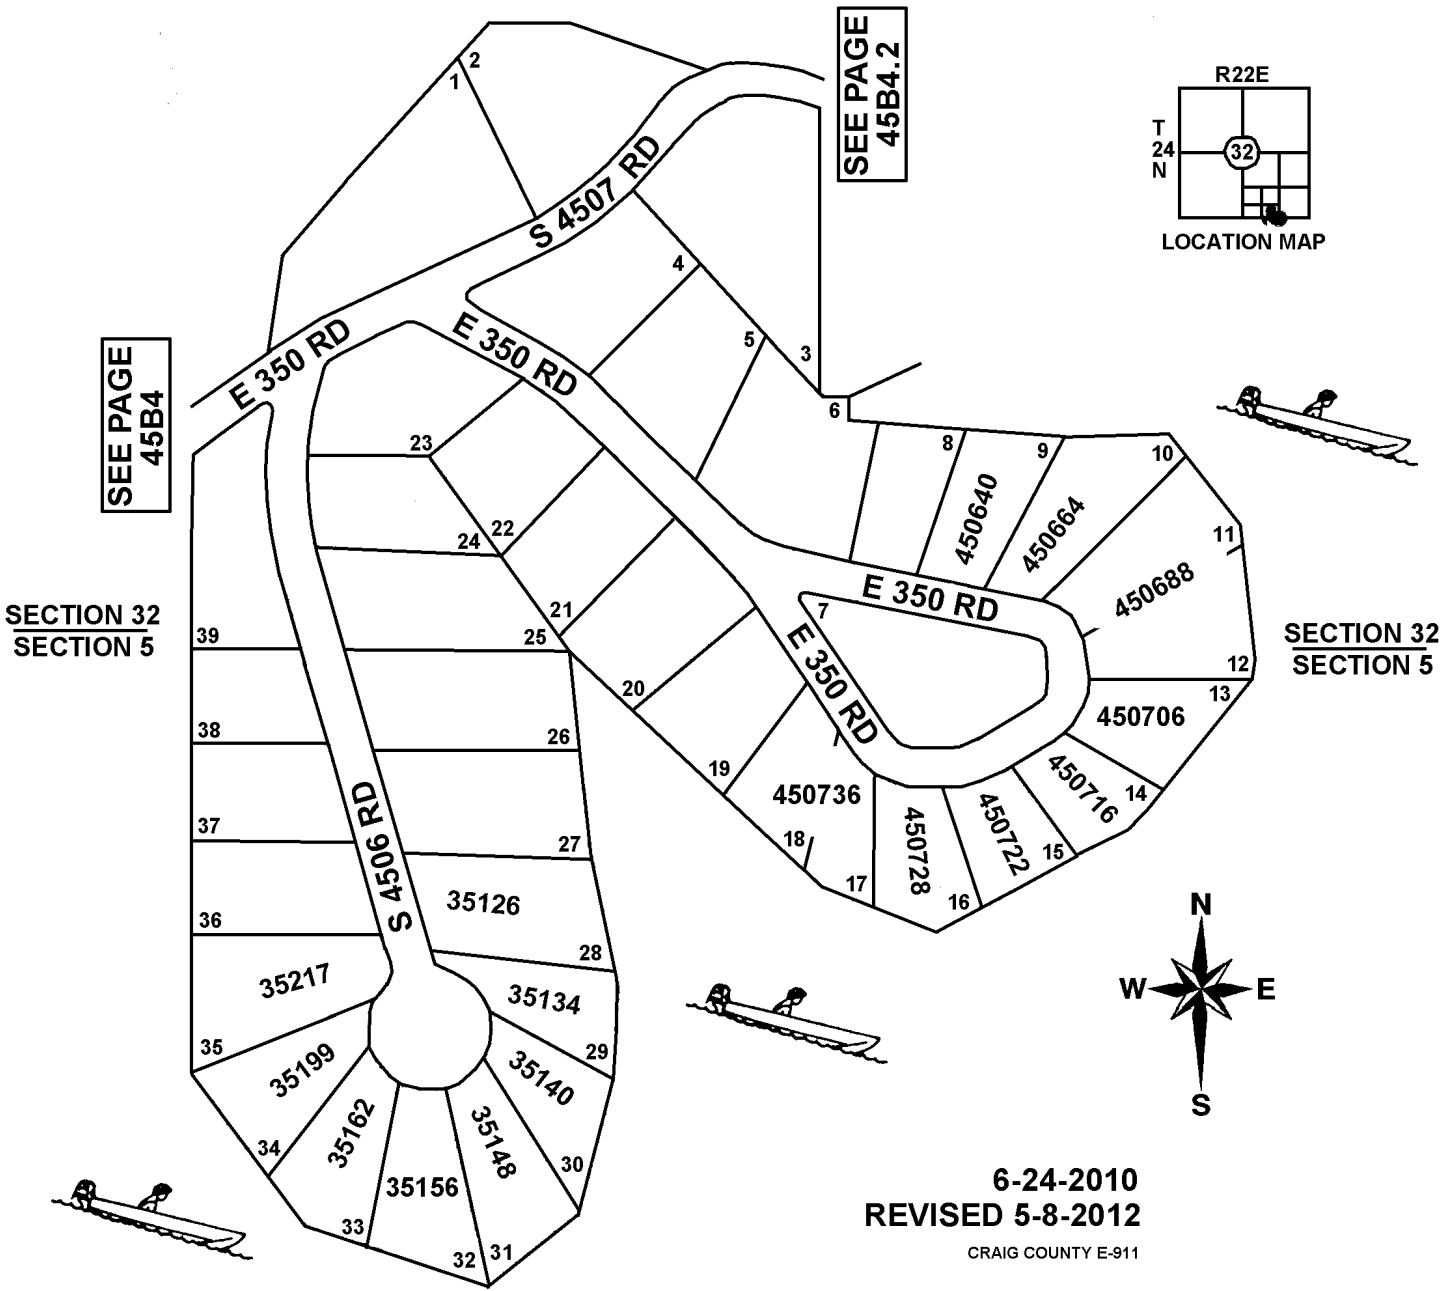

# T24N - R22E

SECTION 32

AND

# T23N - R22E

SECTION 5

DELAWARE COUNTY, OKLAHOMA

## 45B4.3

# LONG BEACH ACRES 3<sup>RD</sup>

6-24-2010  
REVISED 5-8-2012

CRAIG COUNTY E-911