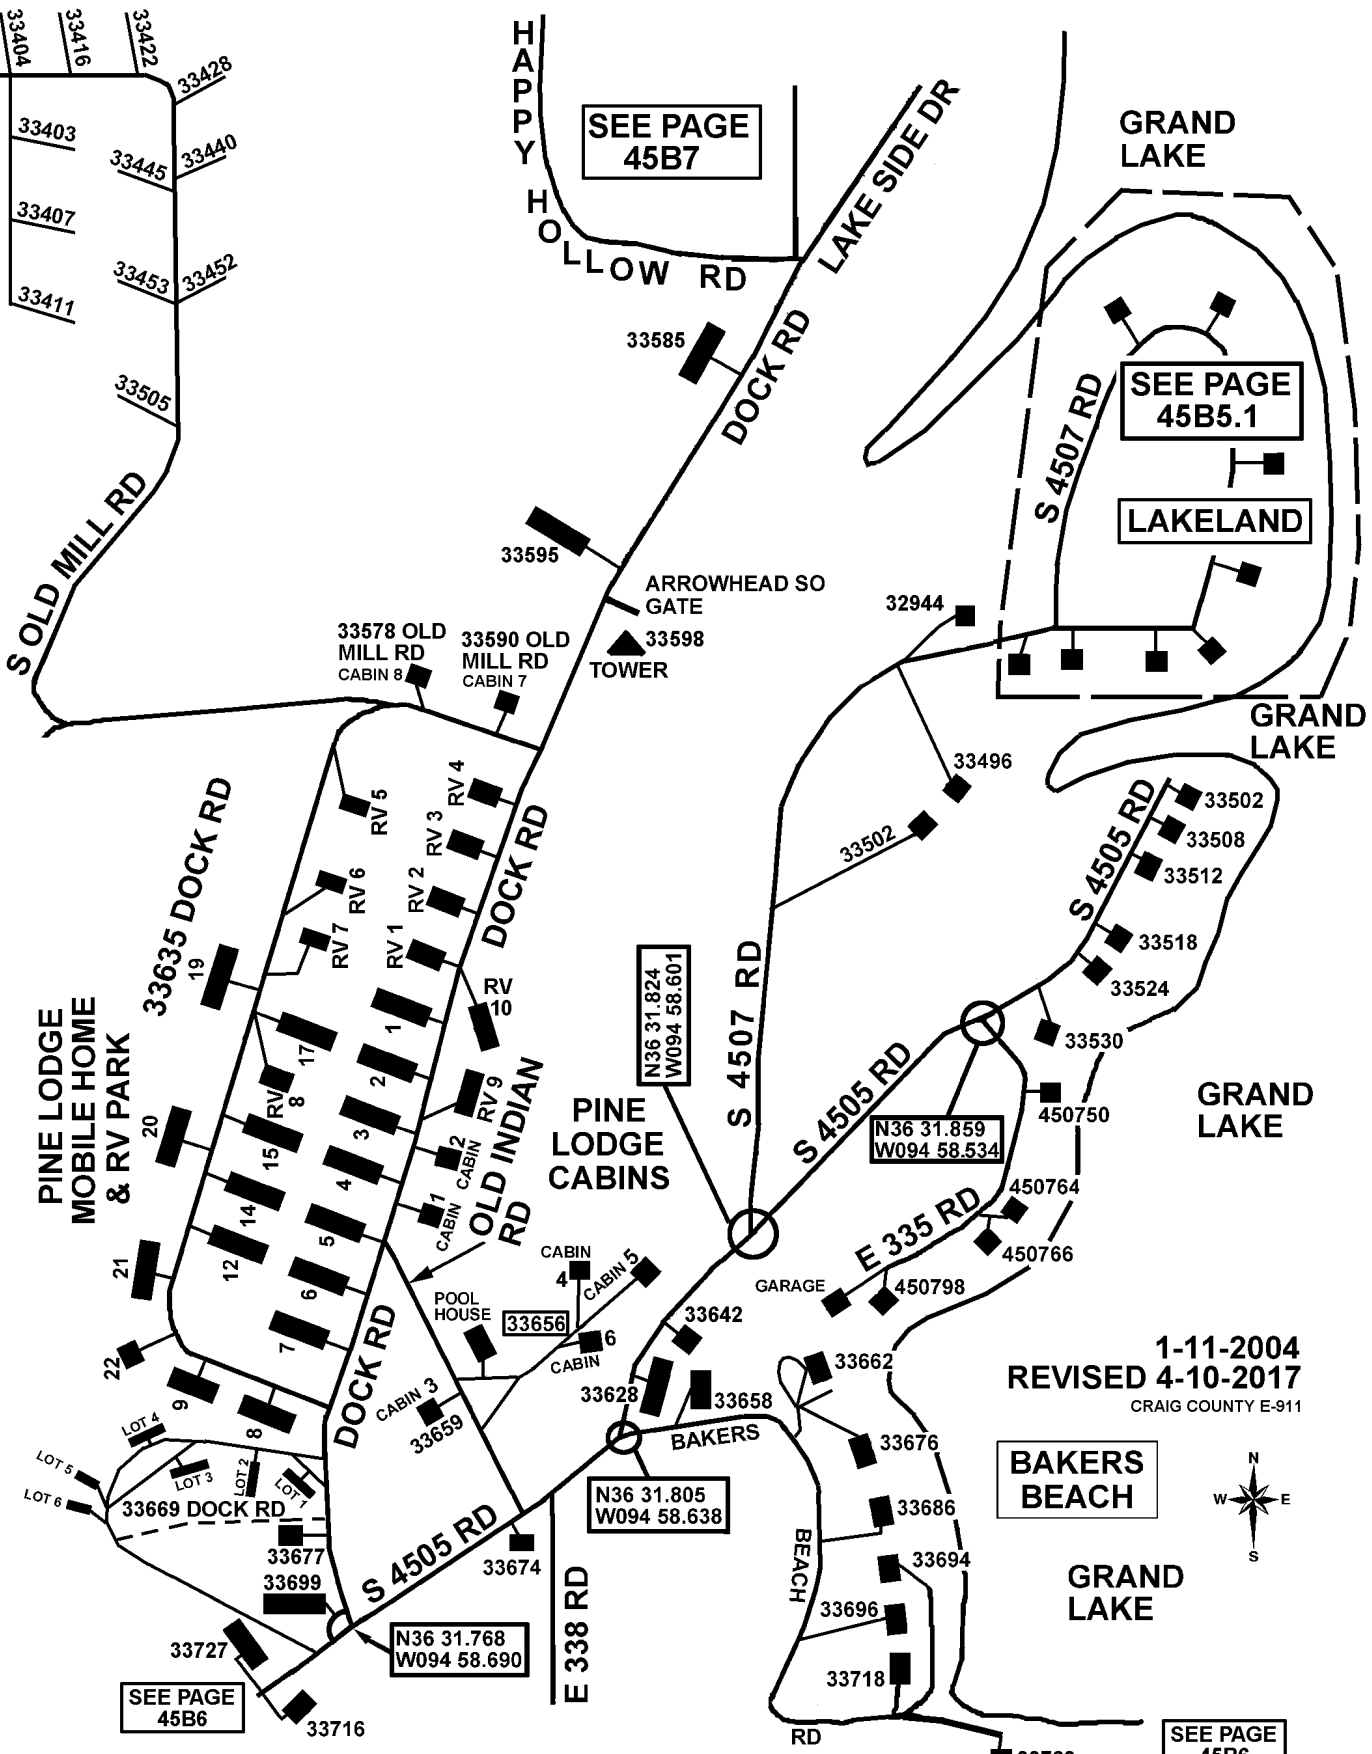

T24N - R22E

DELAWARE COUNTY, OKLAHOMA

SECTION 29

45B5

SEE PAGE
45B7

SEE PAGE
45B7

SEE PAGE
45B5.1

LAKELAND

GRAND LAKE

GRAND LAKE

1-11-2004
REVISED 4-10-2017
CRAIG COUNTY E-911

BAKERS
BEACH

GRAND
LAKE

SEE PAGE
45B6

PINE LODGE
MOBILE HOME
& RV PARK

PINE LODGE
CABINS

OLD INDIAN
RD

S 4507 RD

S 4505 RD

E 335 RD

E 338 RD

S OLD MILL RD

HAPPY
HOLLOW RD

DOCK RD LAKE SIDE DR

S 4507 RD

33635 DOCK RD

DOCK RD

LOT 4
LOT 5
LOT 6

S 4505 RD

BAKERS

BEACH
RD

GRAND
LAKE