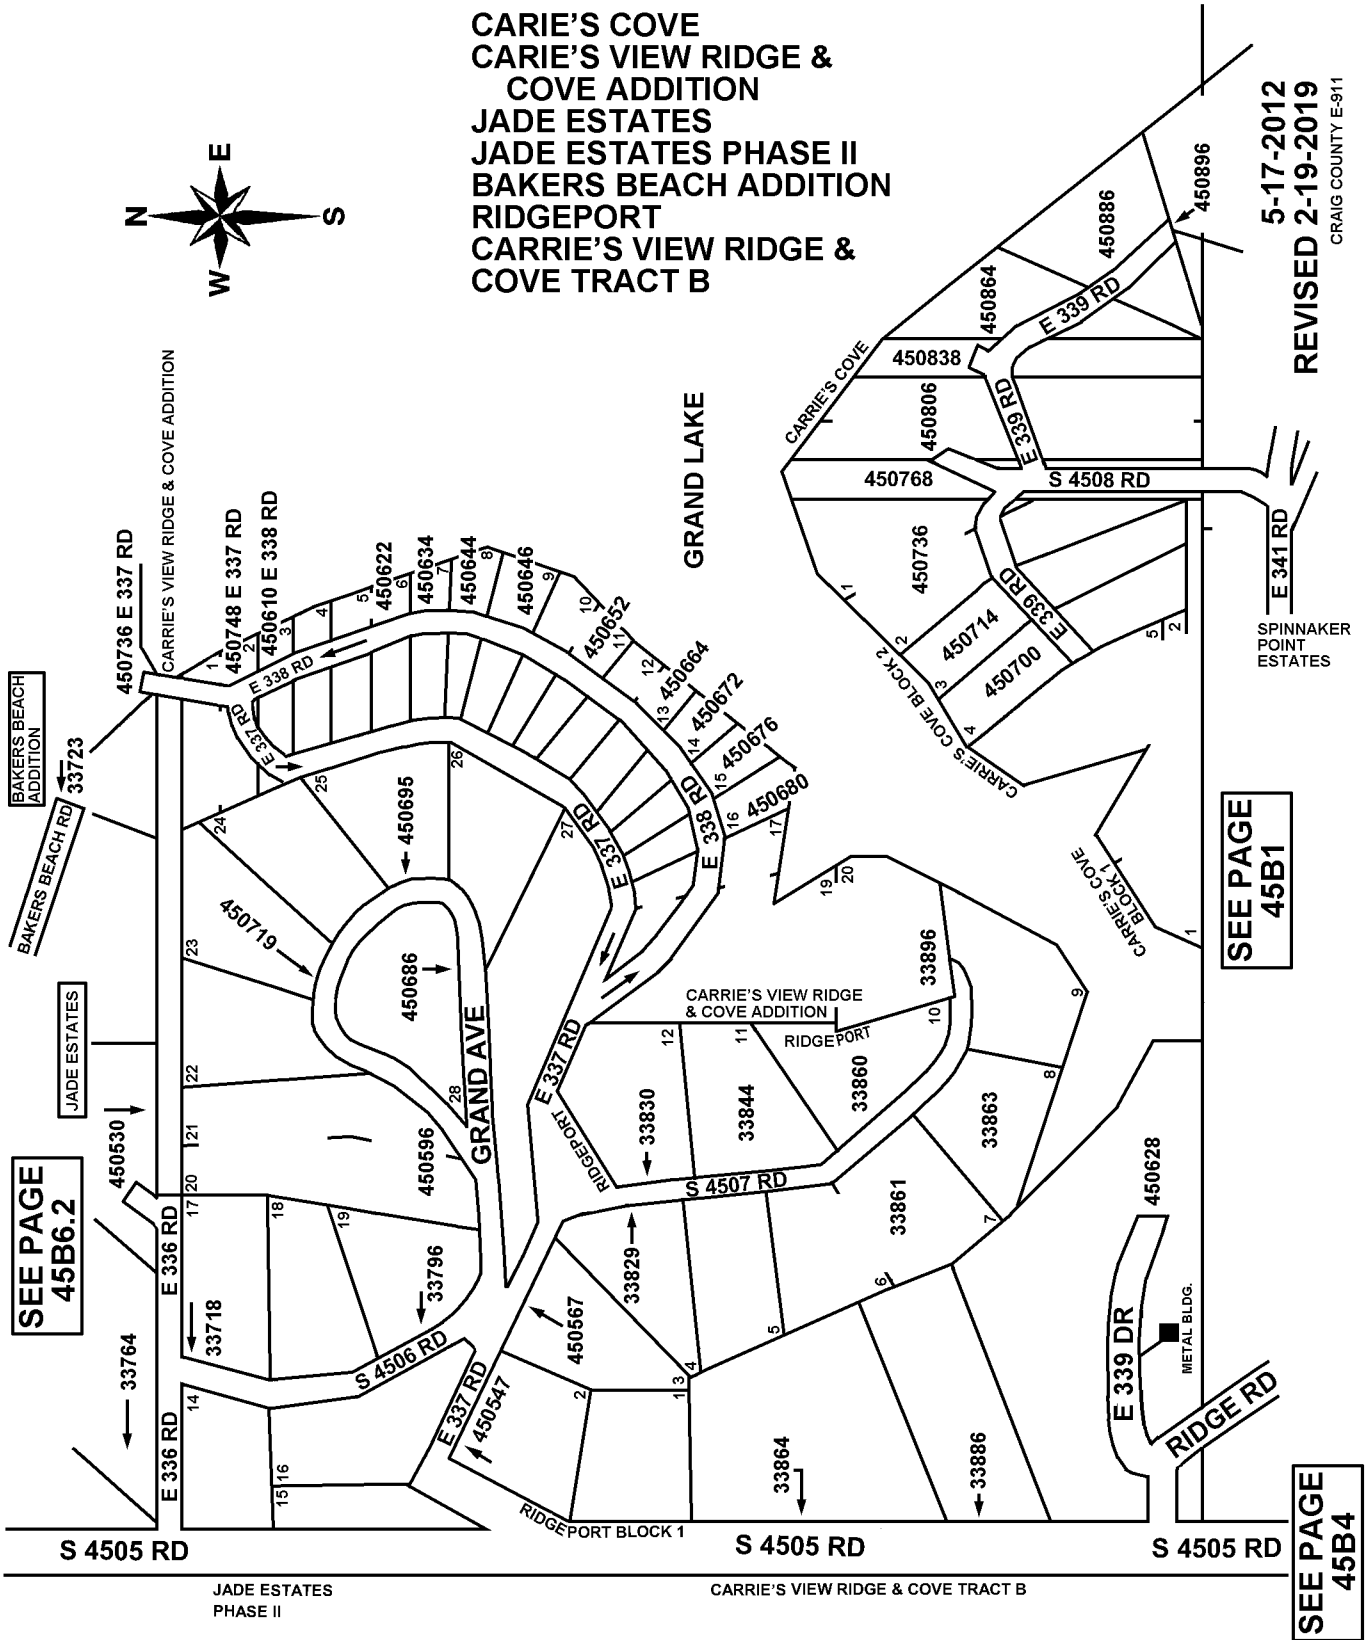

# T24N - R22E

# 45B6.1

## SECTION 29

DELAWARE COUNTY, OKLAHOMA

CARIE'S COVE  
CARIE'S VIEW RIDGE &  
COVE ADDITION  
JADE ESTATES  
JADE ESTATES PHASE II  
BAKERS BEACH ADDITION  
RIDGEPORT  
CARRIE'S VIEW RIDGE &  
COVE TRACT B

5-17-2012  
REVISED 2-19-2019  
CRAIG COUNTY E-911

SEE PAGE  
45B6.2

SEE PAGE  
45B1

SEE PAGE  
45B4

JADE ESTATES  
PHASE II

CARRIE'S VIEW RIDGE & COVE TRACT B