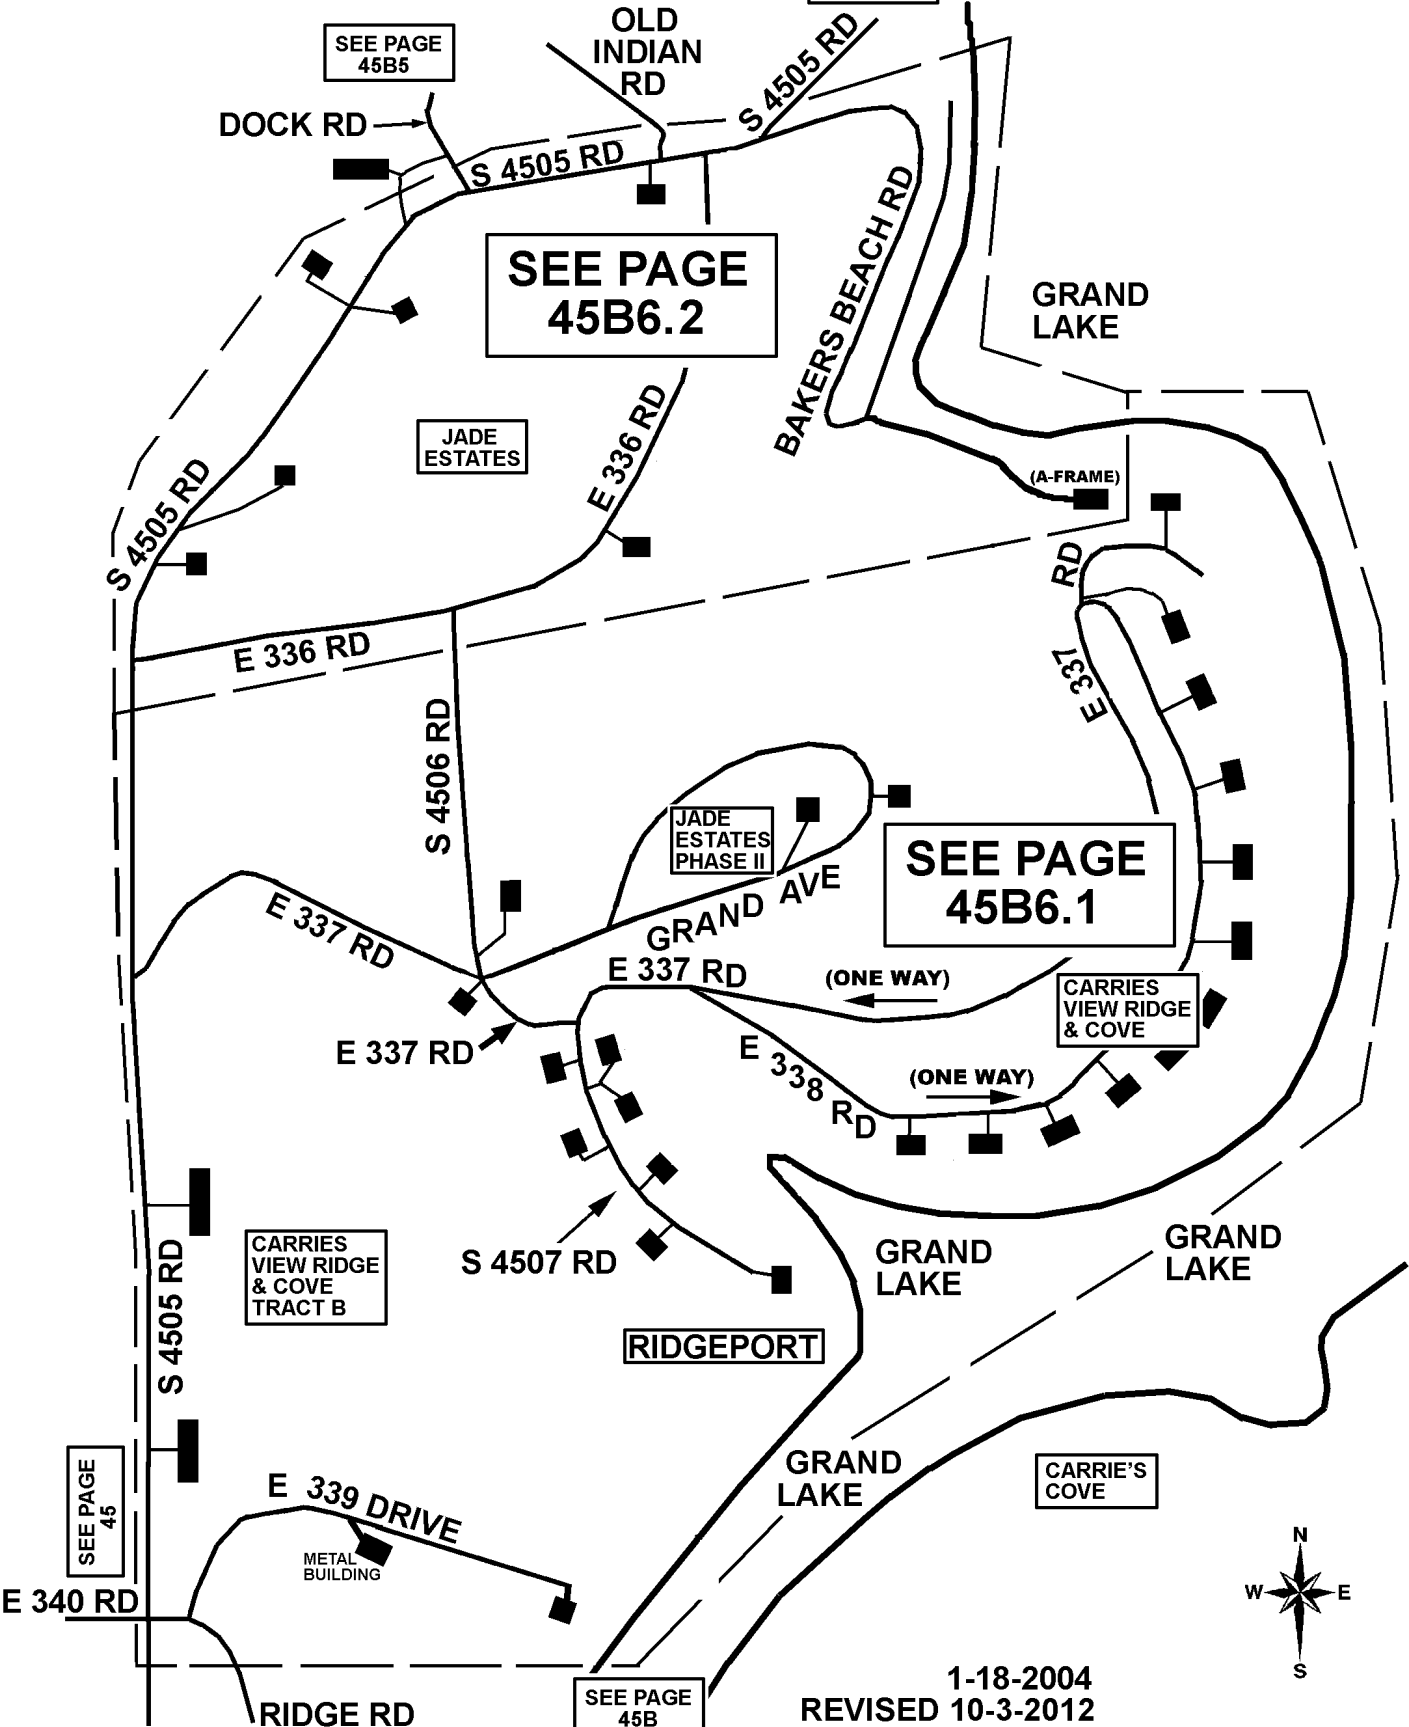

T24N - R22E

SECTION 29

DELAWARE COUNTY, OKLAHOMA

45B6

SEE PAGE 45B5

SEE PAGE 45B5

SEE PAGE 45B6.2

SEE PAGE 45B6.1

SEE PAGE 45

SEE PAGE 45B

1-18-2004
REVISED 10-3-2012
CRAIG COUNTY E-911