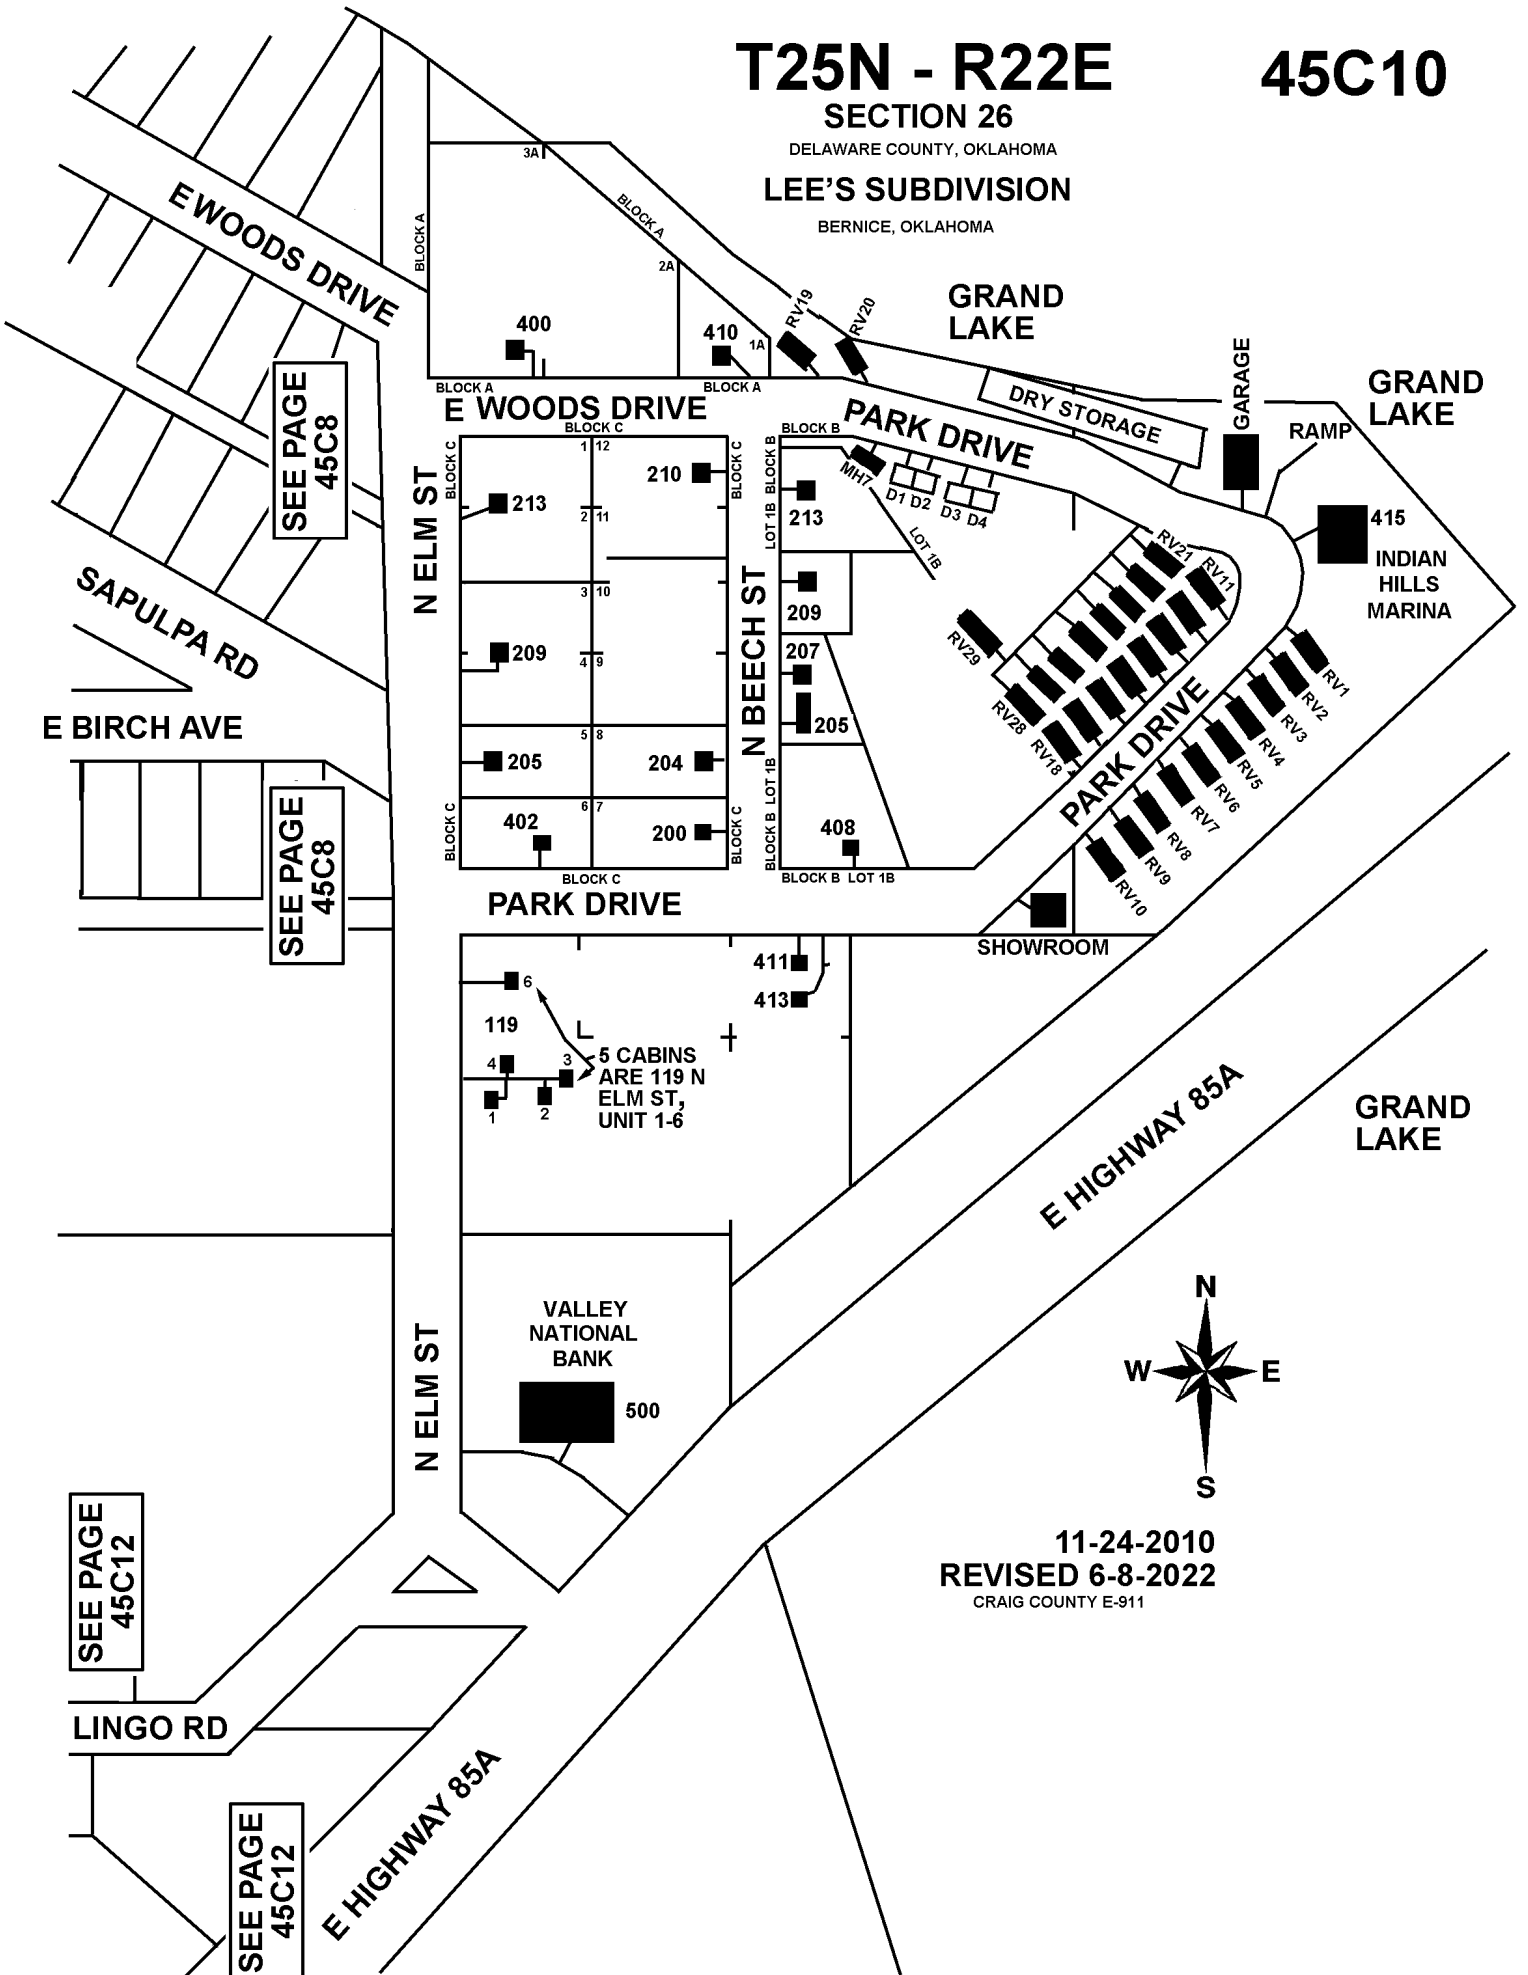

T25N - R22E

45C10

SECTION 26

DELAWARE COUNTY, OKLAHOMA

LEE'S SUBDIVISION

BERNICE, OKLAHOMA

SEE PAGE 45C8

SEE PAGE 45C8

SEE PAGE 45C12

SEE PAGE 45C12

11-24-2010
REVISED 6-8-2022
CRAIG COUNTY E-911