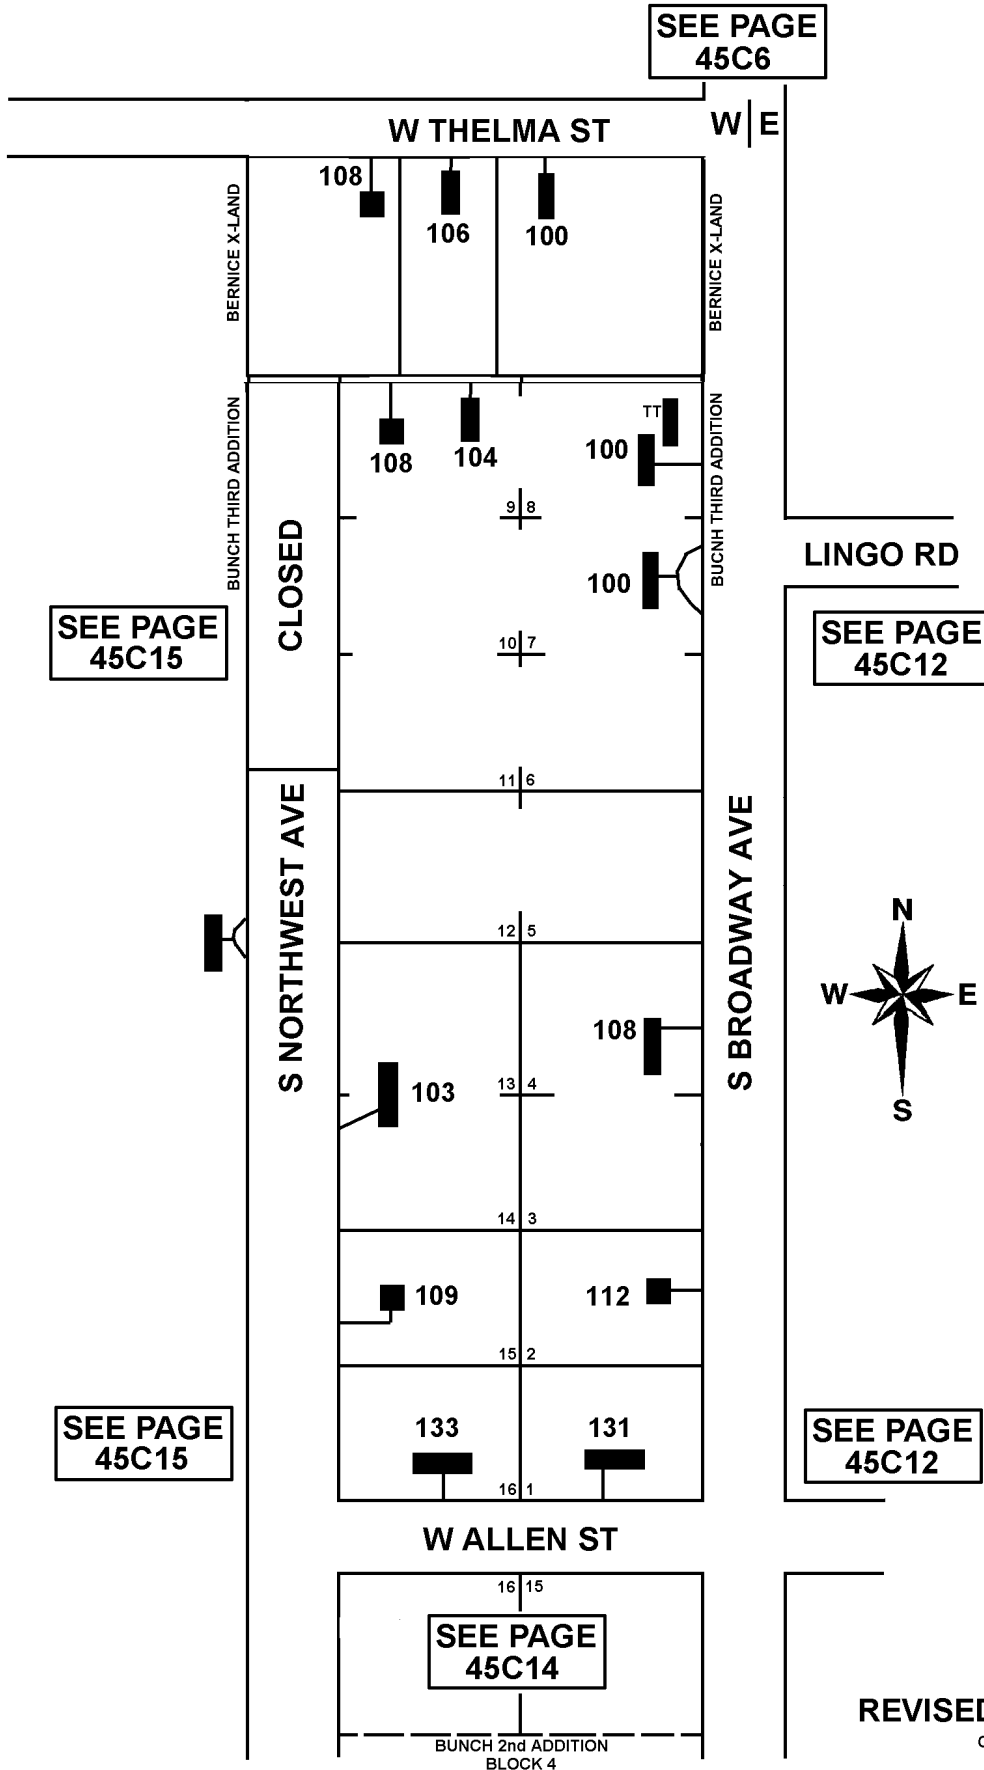

T25N - R22E

SECTION 26
DELAWARE COUNTY, OKLAHOMA

45C13

BUNCH THIRD ADDITION

BERNICE, OKLAHOMA

9-22-2010
REVISED 8-30-2021
CRAIG COUNTY E-911