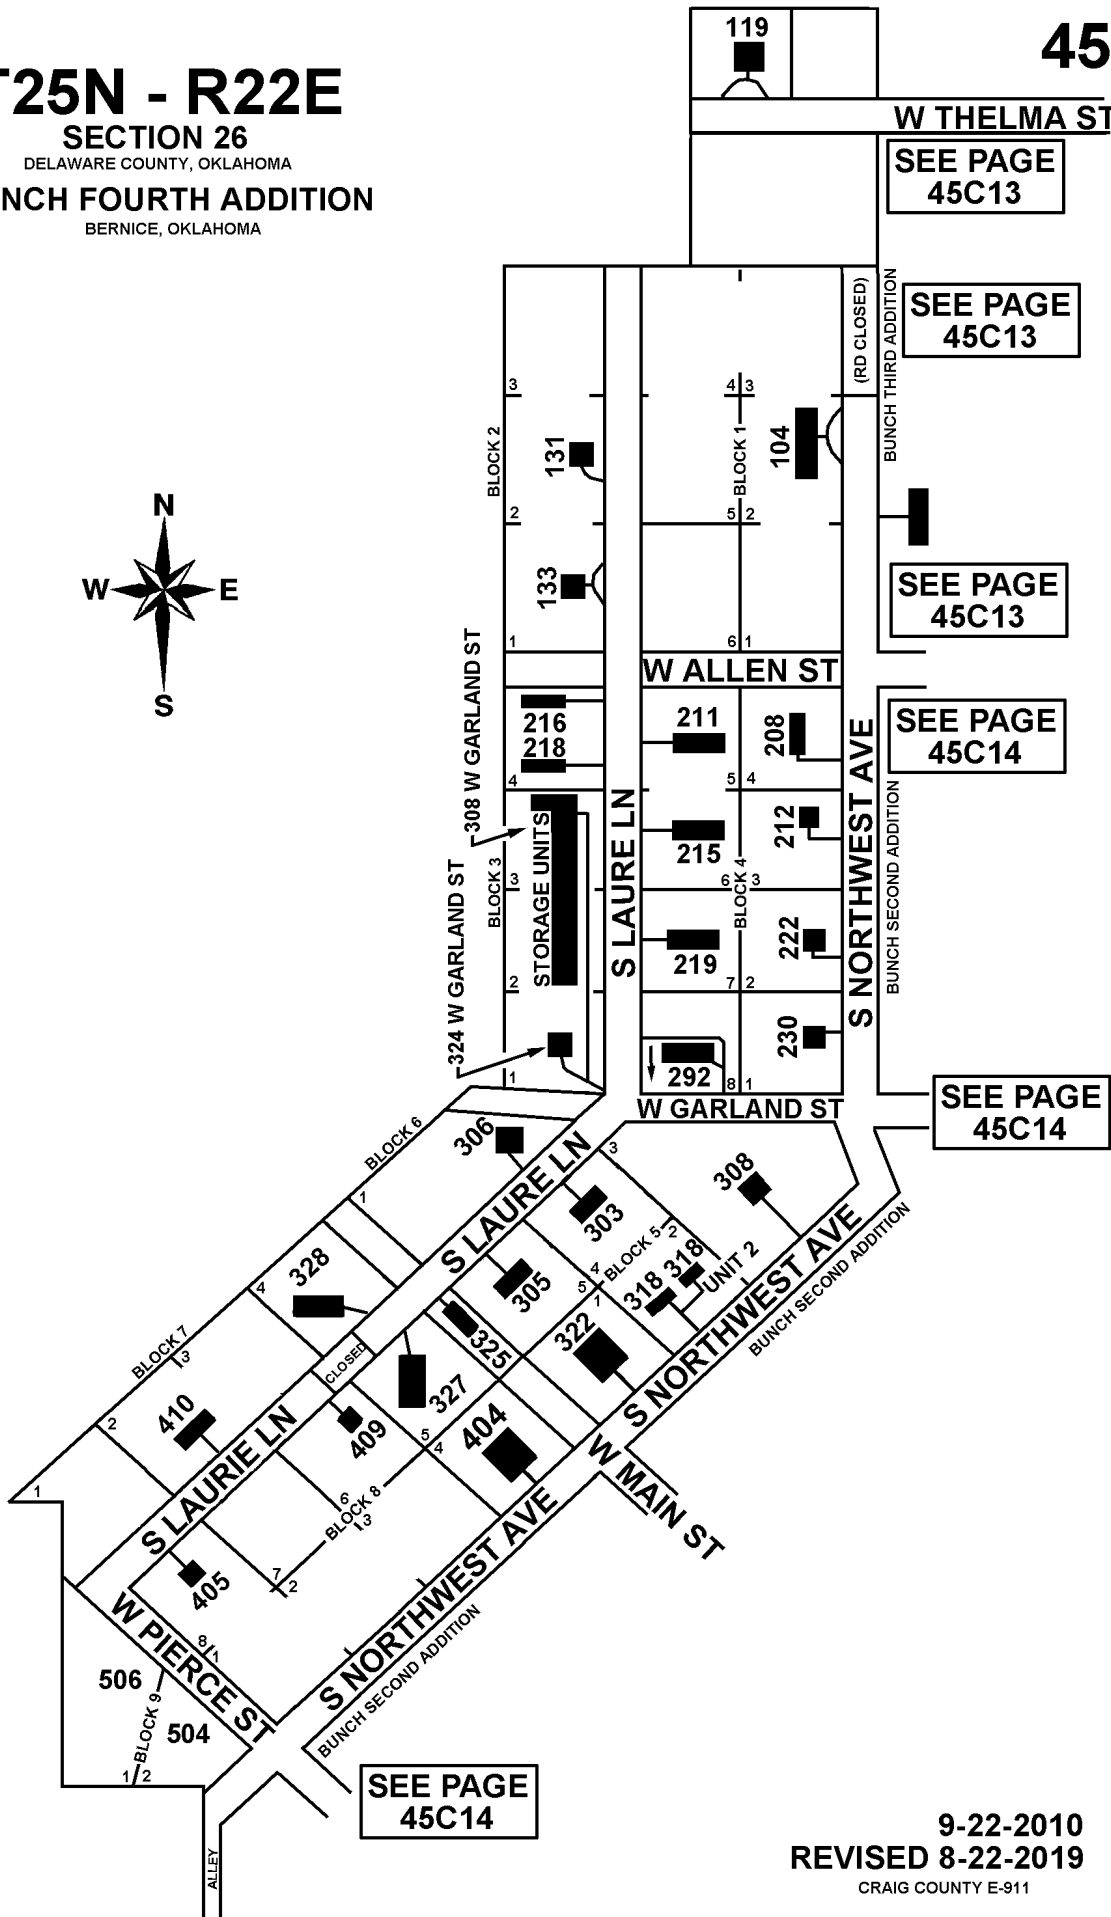

T25N - R22E

SECTION 26

DELAWARE COUNTY, OKLAHOMA

BUNCH FOURTH ADDITION

BERNICE, OKLAHOMA

45C15

SEE PAGE
45C13

SEE PAGE
45C13

SEE PAGE
45C13

SEE PAGE
45C14

SEE PAGE
45C14

SEE PAGE
45C14

9-22-2010
REVISED 8-22-2019
CRAIG COUNTY E-911

W HIGHWAY 85A