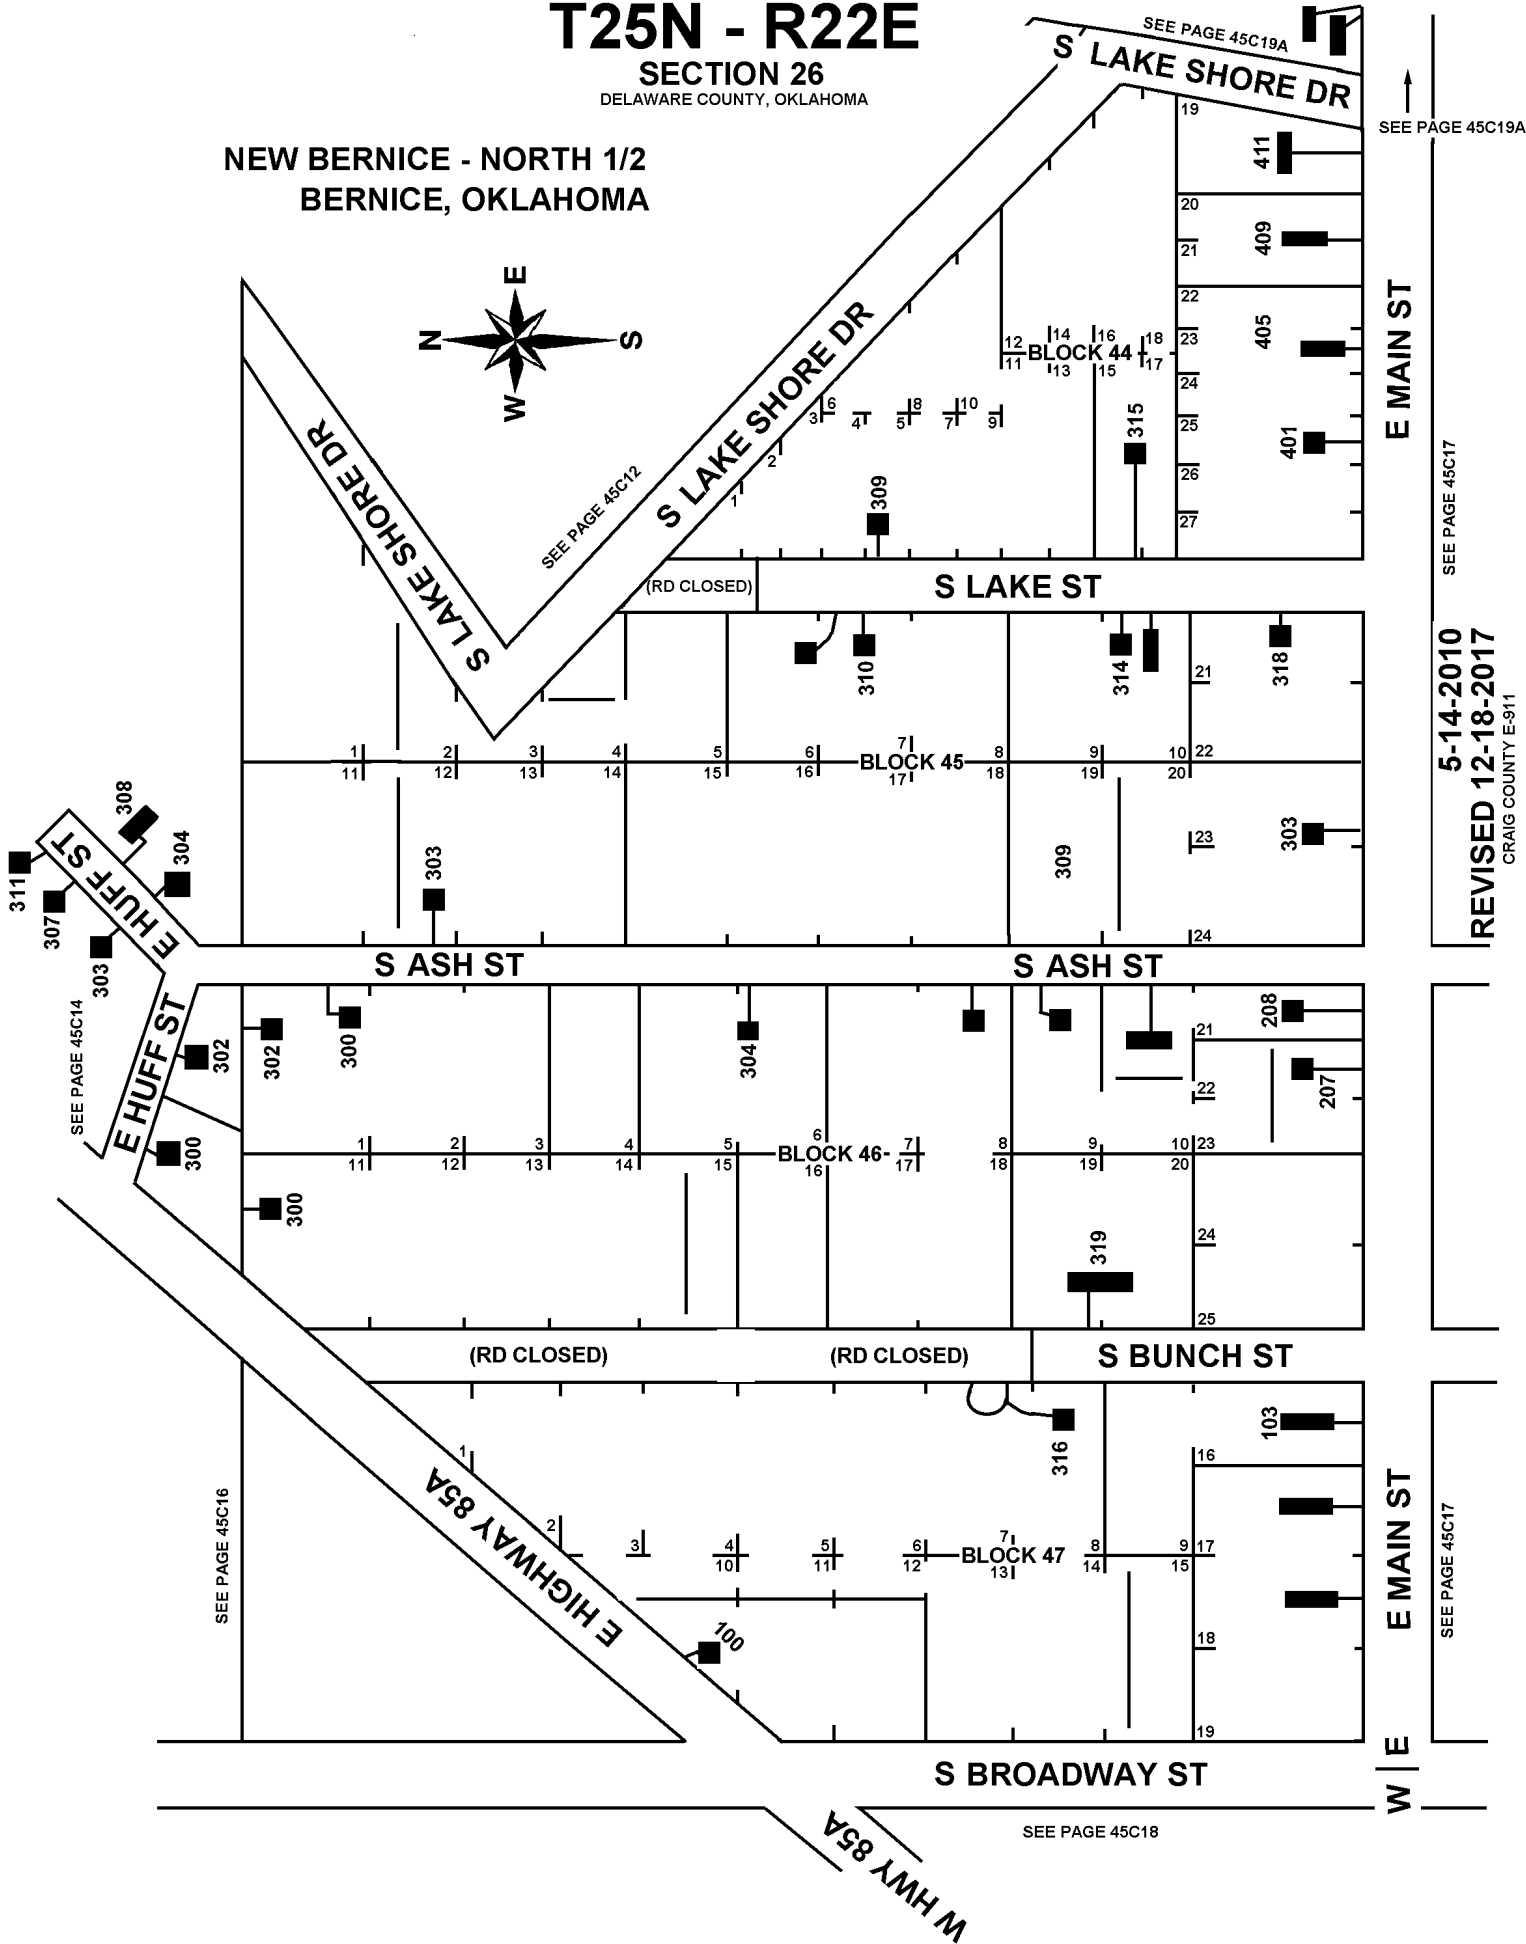

# T25N - R22E

## SECTION 26

DELAWARE COUNTY, OKLAHOMA

NEW BERNICE - NORTH 1/2  
BERNICE, OKLAHOMA

SEE PAGE 45C19A

SEE PAGE 45C17

5-14-2010  
REVISED 12-18-2017  
CRAIG COUNTY E-911

SEE PAGE 45C17

SEE PAGE 45C18