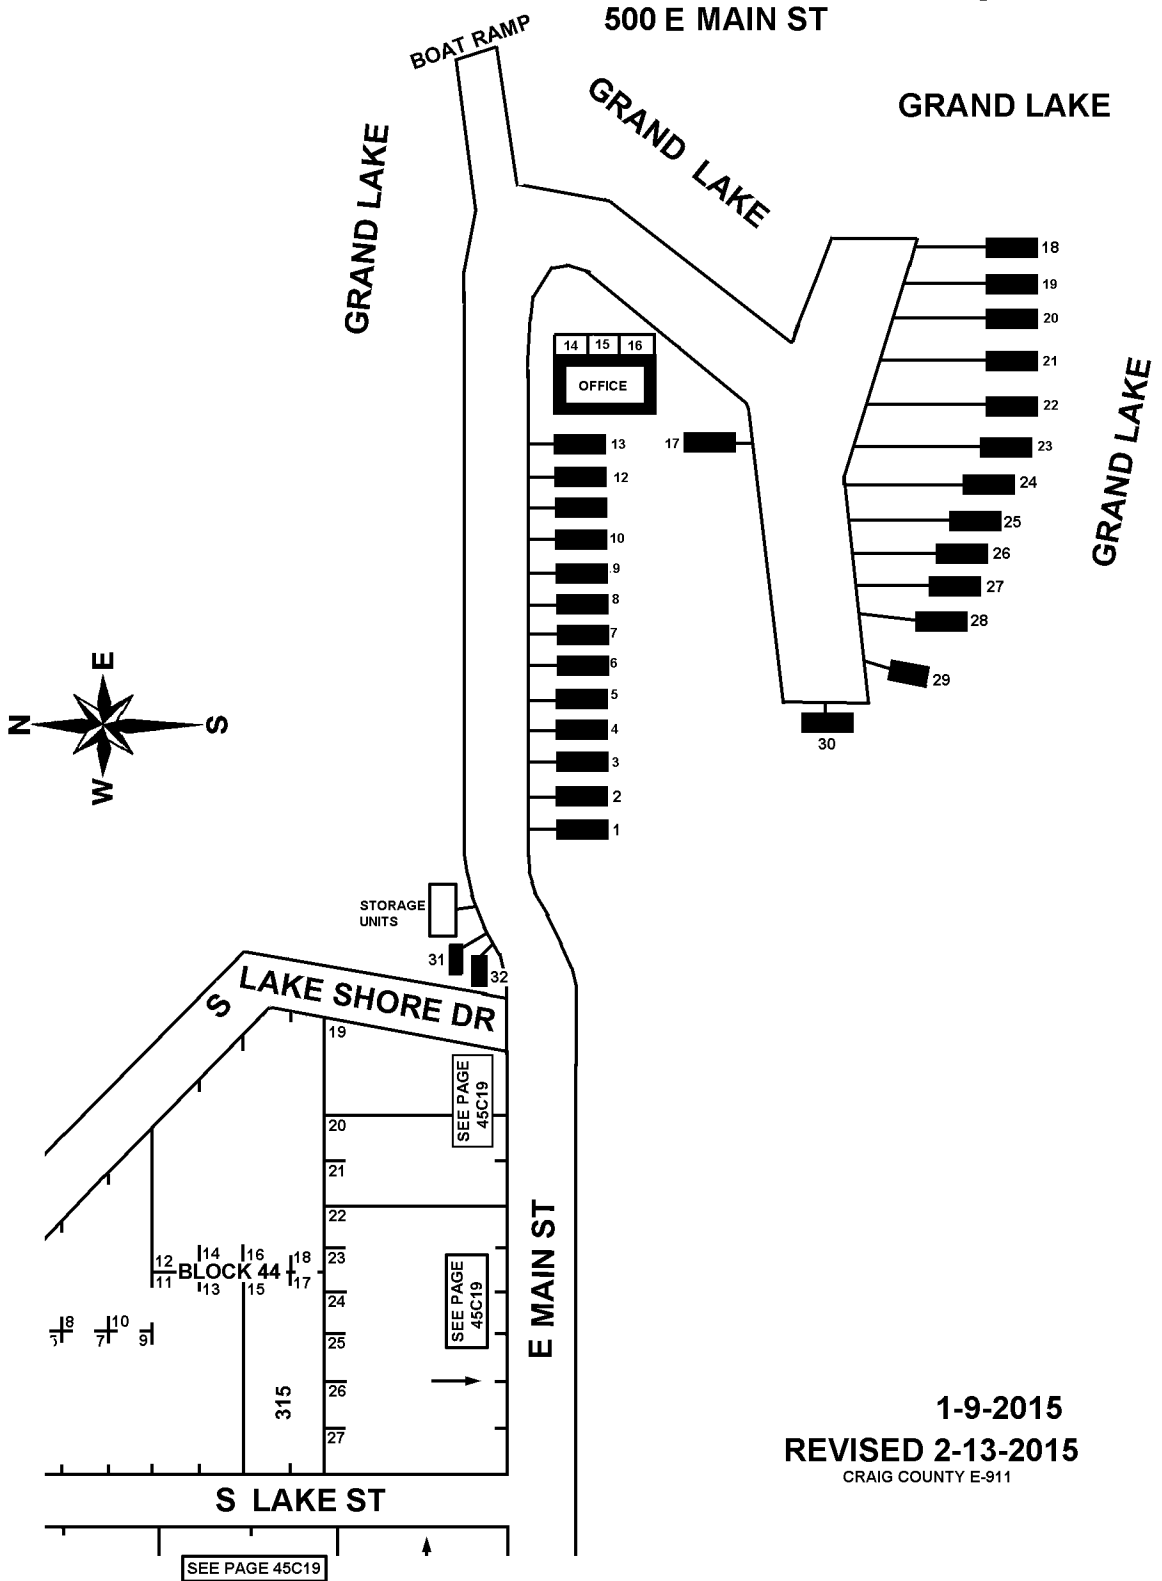

T25N - R22E

SECTION 26
DELAWARE COUNTY, OKLAHOMA
BERNICE, OKLAHOMA

45C19A

SUNSET AT BERNICE POINT RESORT

1-9-2015
REVISED 2-13-2015
CRAIG COUNTY E-911