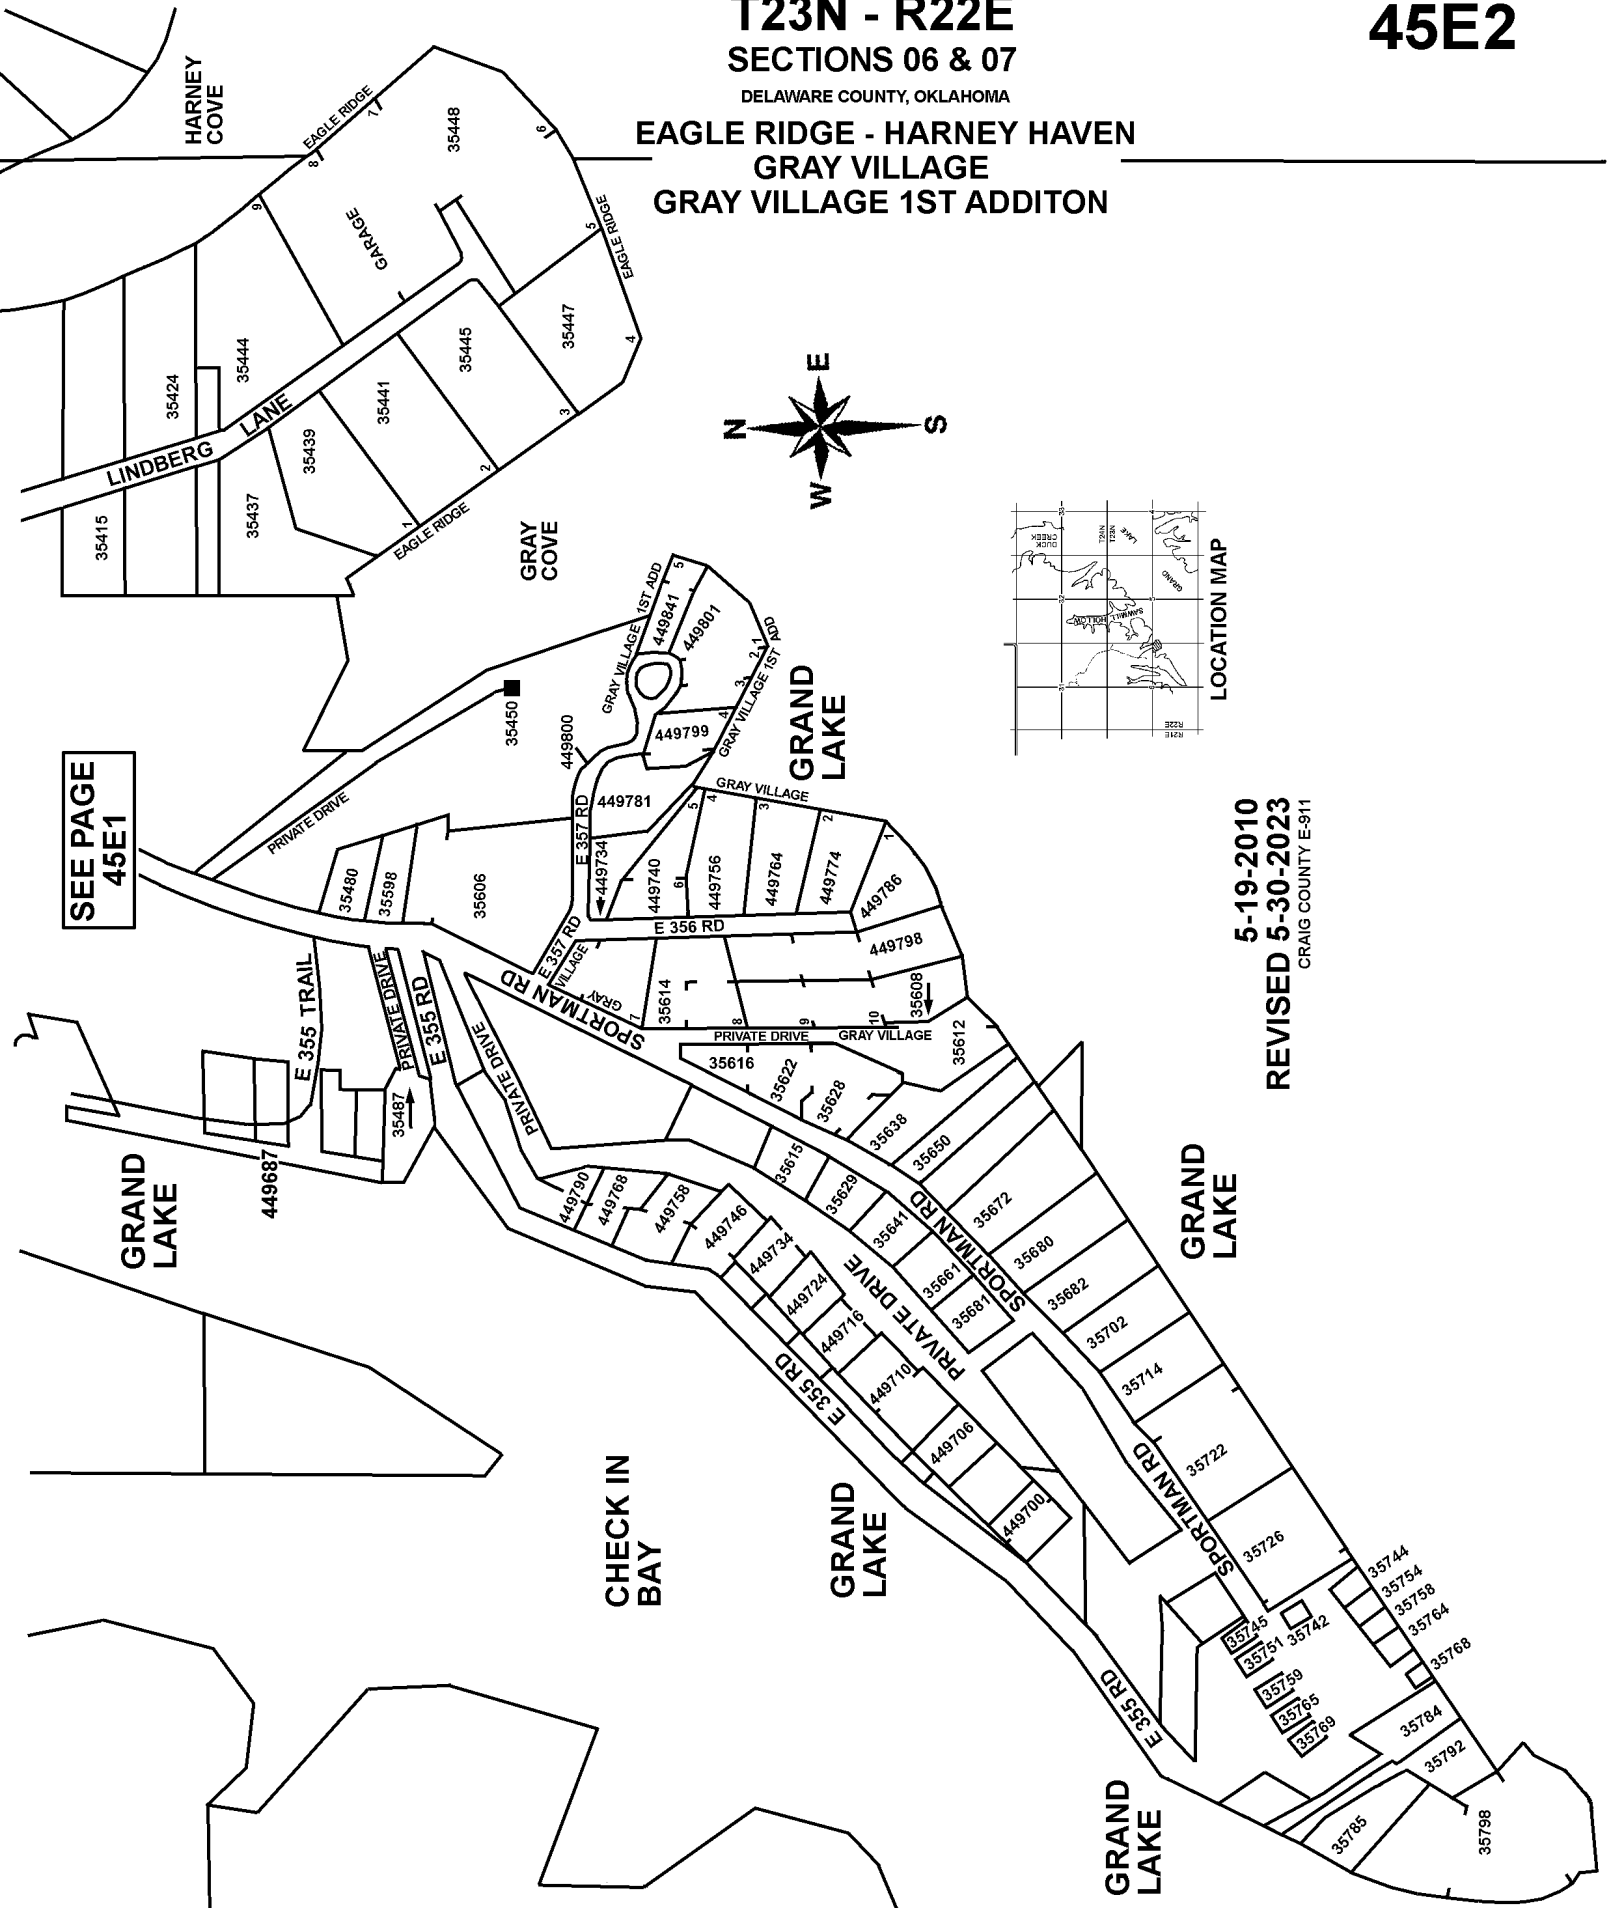

# T23N - R22E

## SECTIONS 06 & 07

DELAWARE COUNTY, OKLAHOMA

### EAGLE RIDGE - HARNEY HAVEN GRAY VILLAGE GRAY VILLAGE 1ST ADDITON

SEE PAGE  
45E1

5-19-2010  
REVISED 5-30-2023  
CRAIG COUNTY E-911