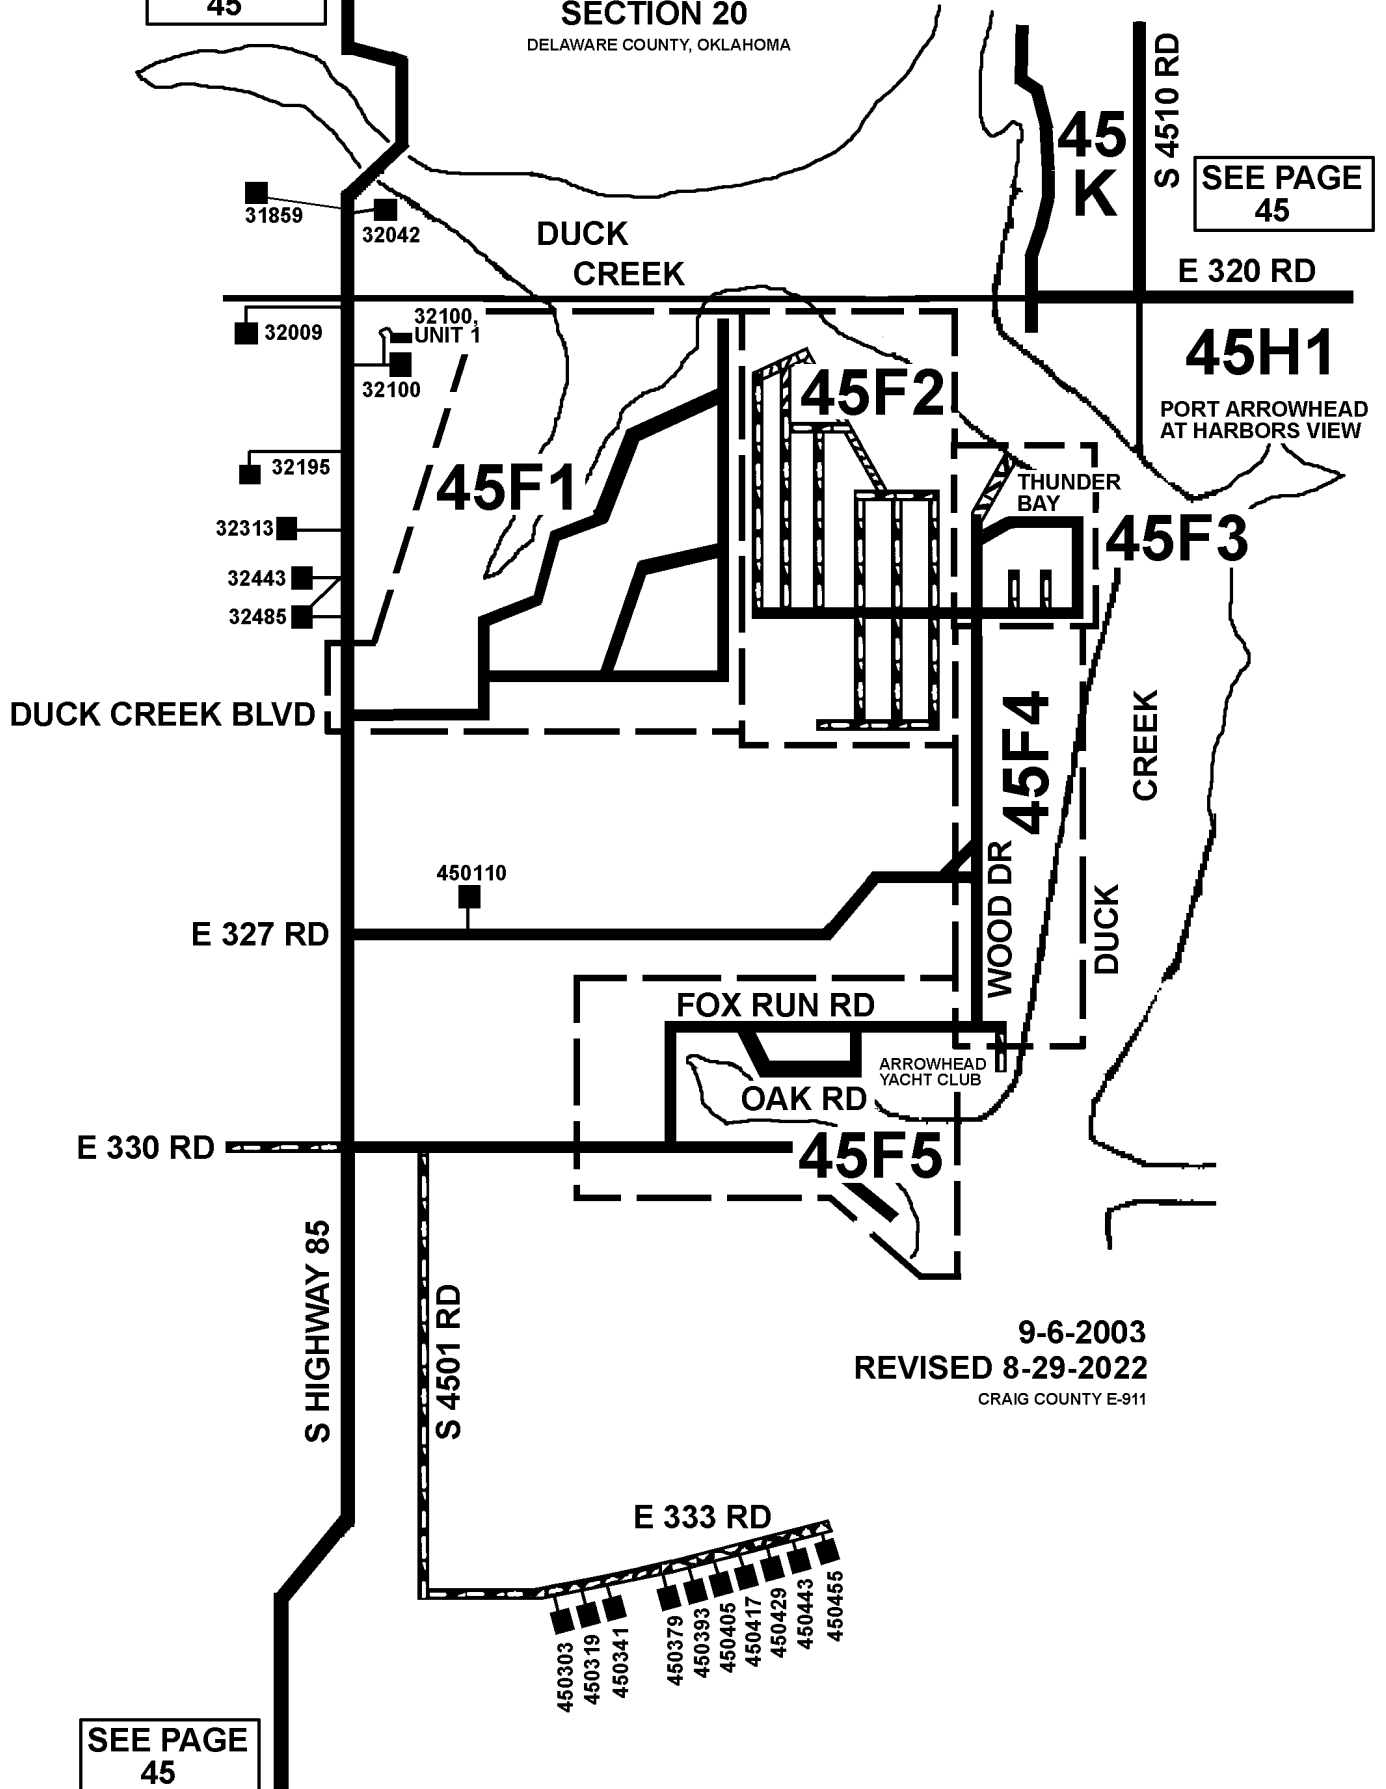

T24N - R22E
SECTION 20
DELAWARE COUNTY, OKLAHOMA

SEE PAGE
45

SEE PAGE
45

45H1
PORT ARROWHEAD
AT HARBORS VIEW

9-6-2003
REVISED 8-29-2022
CRAIG COUNTY E-911

SEE PAGE
45