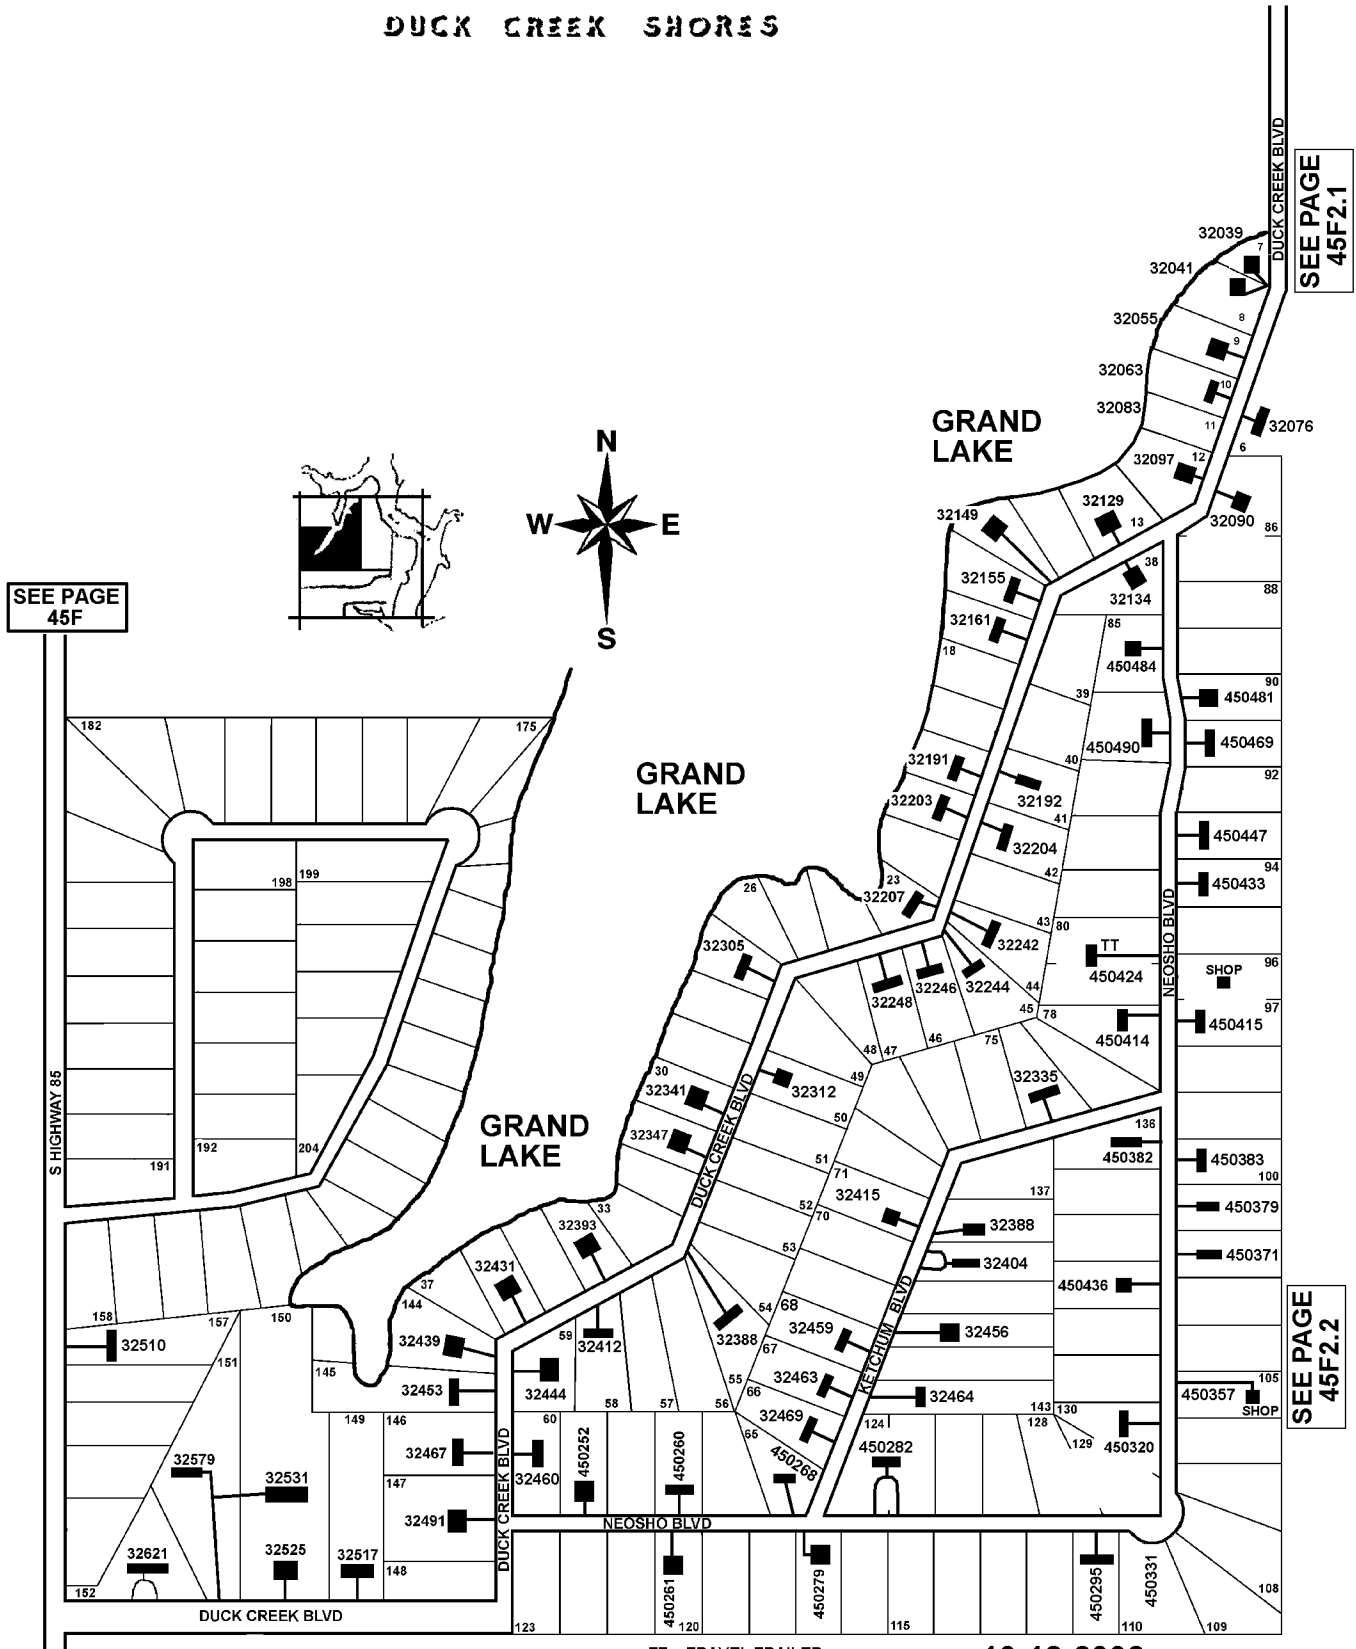

T-24N - R22E

45F1

SECTION 20

DELAWARE COUNTY, OKLAHOMA

DUCK CREEK SHORES

SEE PAGE
45F

SEE PAGE
45F2.1

SEE PAGE
45F2.2

SEE PAGE
45F

TT = TRAVEL TRAILER

10-18-2002
REVISED 8-12-2022

CRAIG COUNTY E-911