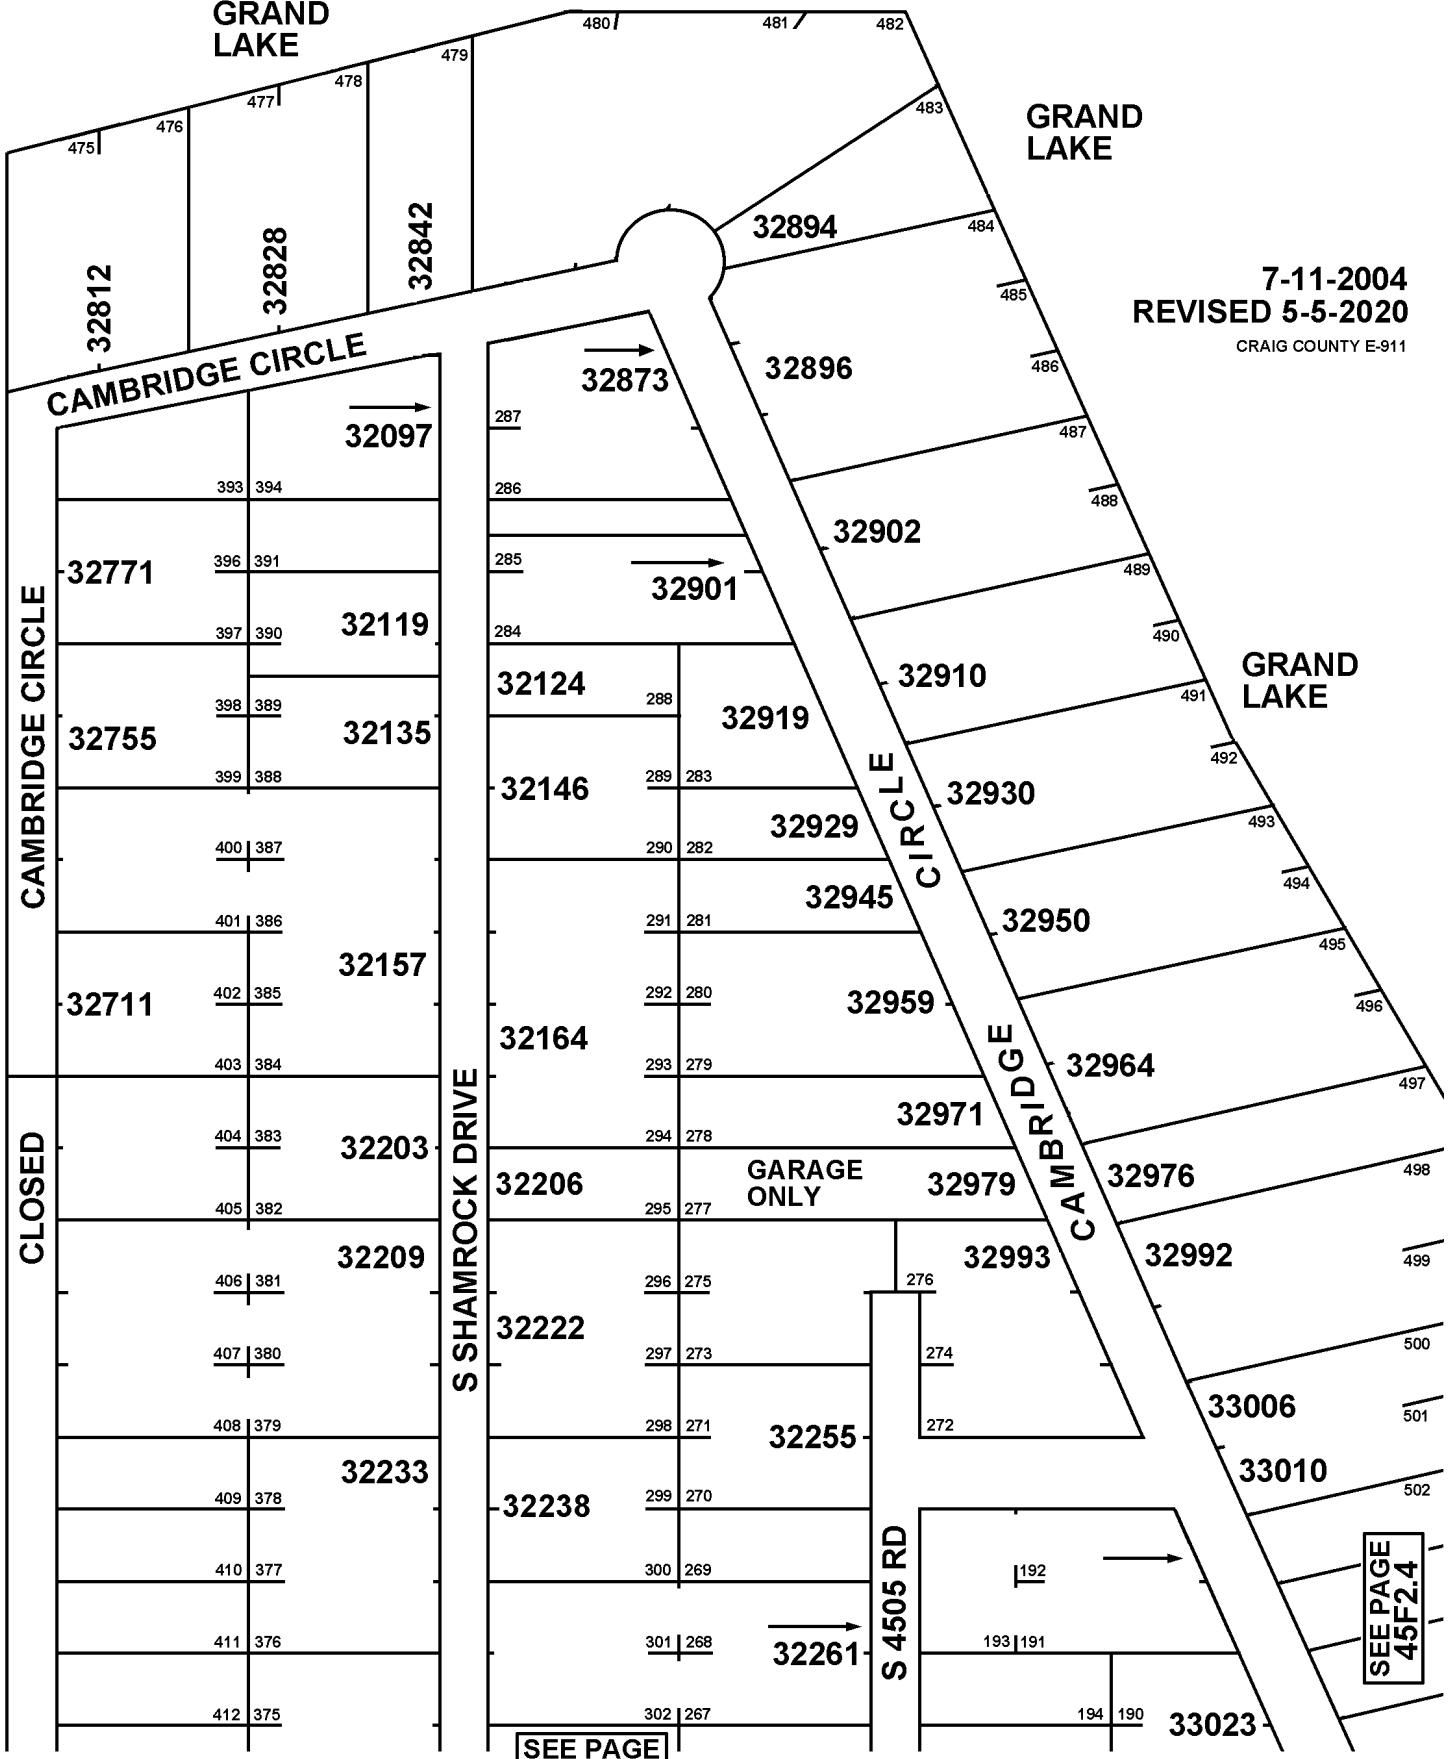

T24N - R22E
SECTION 20

DELAWARE COUNTY, OKLAHOMA

45F2.1

GRAND LAKE

GRAND LAKE

7-11-2004
REVISED 5-5-2020
CRAIG COUNTY E-911

CAMBRIDGE CIRCLE

CLOSED

S SHAMROCK DRIVE

CIRCLE

S 4505 RD

SEE PAGE
45F2.2

SEE PAGE
45F2.4