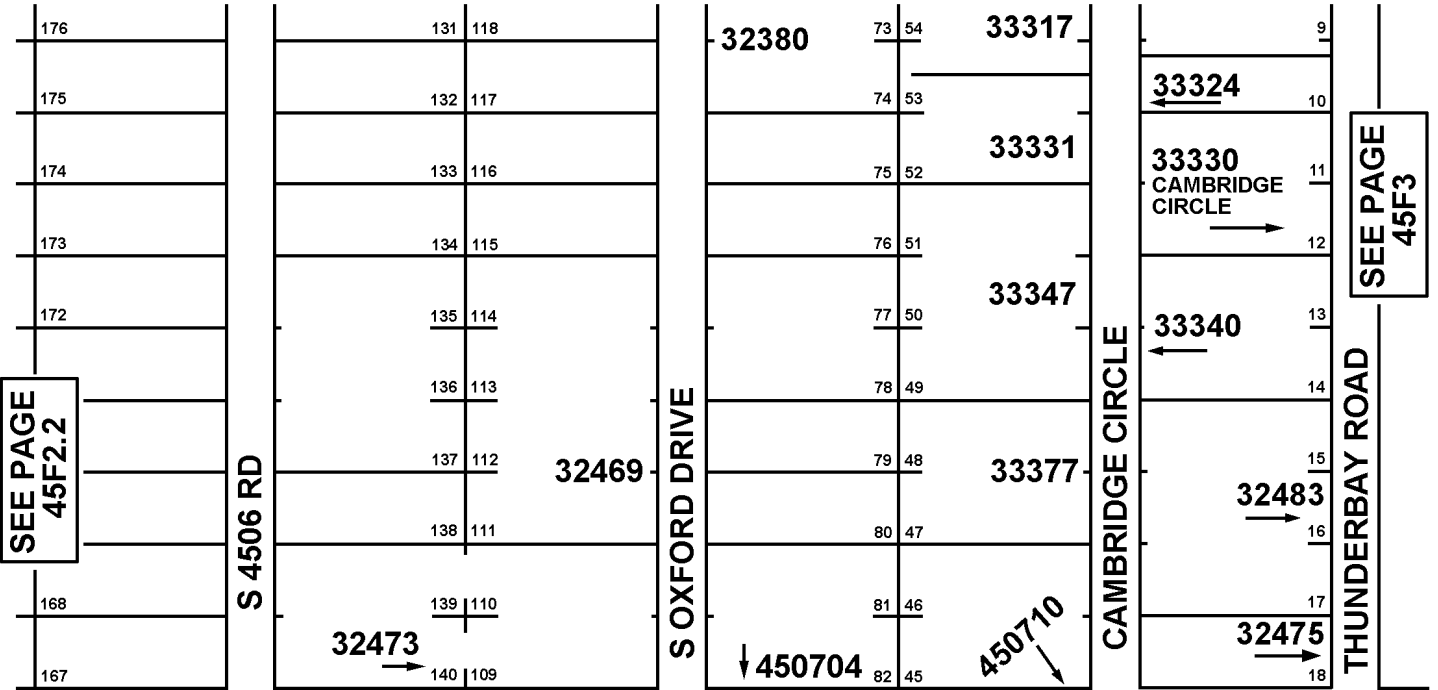

T24N - R22E

SECTION 20

DELAWARE COUNTY, OKLAHOMA

CAMBRIDGE SHORES

45F2.5

SEE PAGE 45F2.4

SEE PAGE 45F2.2

SEE PAGE 45F3

E MAYFAIR DRIVE

E MAYFAIR DRIVE

SEE PAGE 45F2.3

SEE PAGE 45F4

CAMBRIDGE CIRCLE

ROAD CLOSED