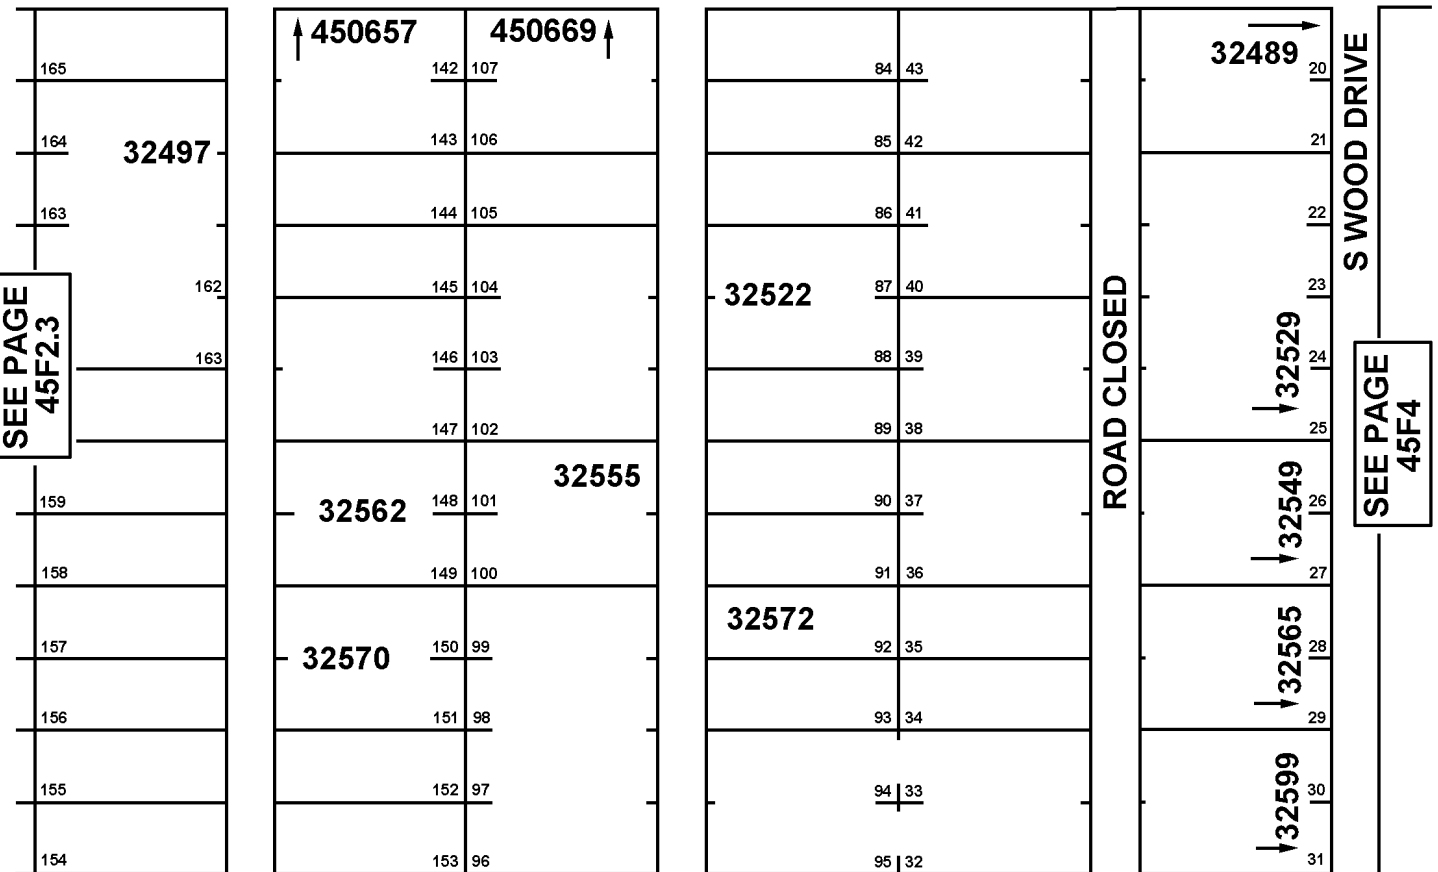

T24N - R22E

SECTION 20

DELAWARE COUNTY, OKLAHOMA

CAMBRIDGE SHORES

45F2.5

SEE PAGE 45F2.4

SEE PAGE 45F2.2

SEE PAGE 45F3

E MAYFAIR DRIVE

E MAYFAIR DRIVE

SEE PAGE 45F2.3

SEE PAGE 45F4

CAMBRIDGE CIRCLE

ROAD CLOSED