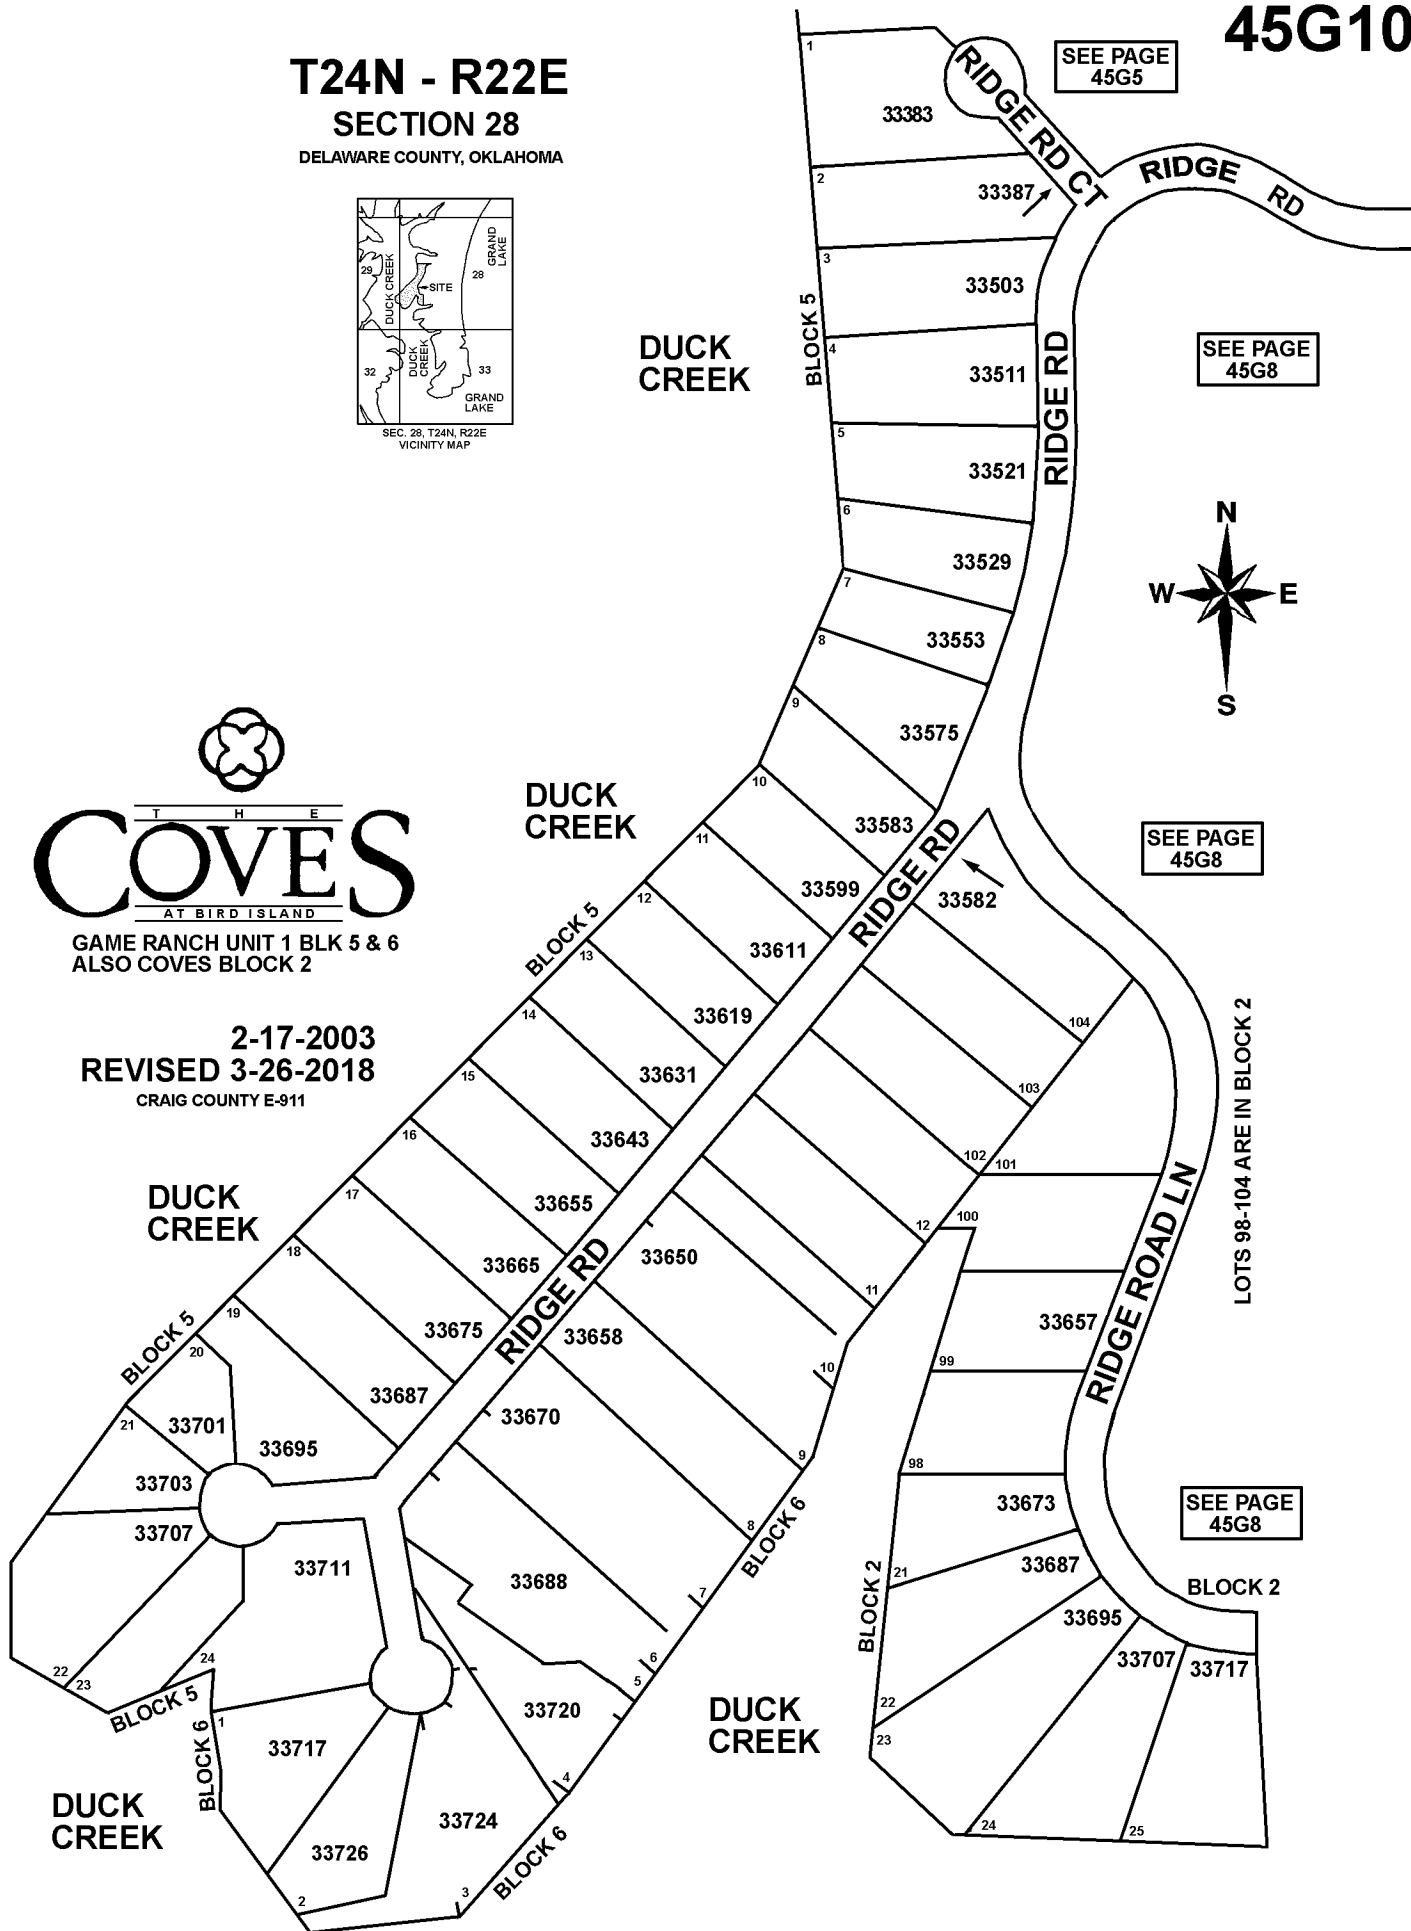

T24N - R22E
SECTION 28
DELAWARE COUNTY, OKLAHOMA

SEC. 28, T24N, R22E
VICINITY MAP

SEE PAGE
45G5

SEE PAGE
45G8

SEE PAGE
45G8

SEE PAGE
45G8

GAME RANCH UNIT 1 BLK 5 & 6
ALSO COVES BLOCK 2

2-17-2003
REVISED 3-26-2018
CRAIG COUNTY E-911

LOTS 98-104 ARE IN BLOCK 2

DUCK CREEK

DUCK CREEK

DUCK CREEK

DUCK CREEK