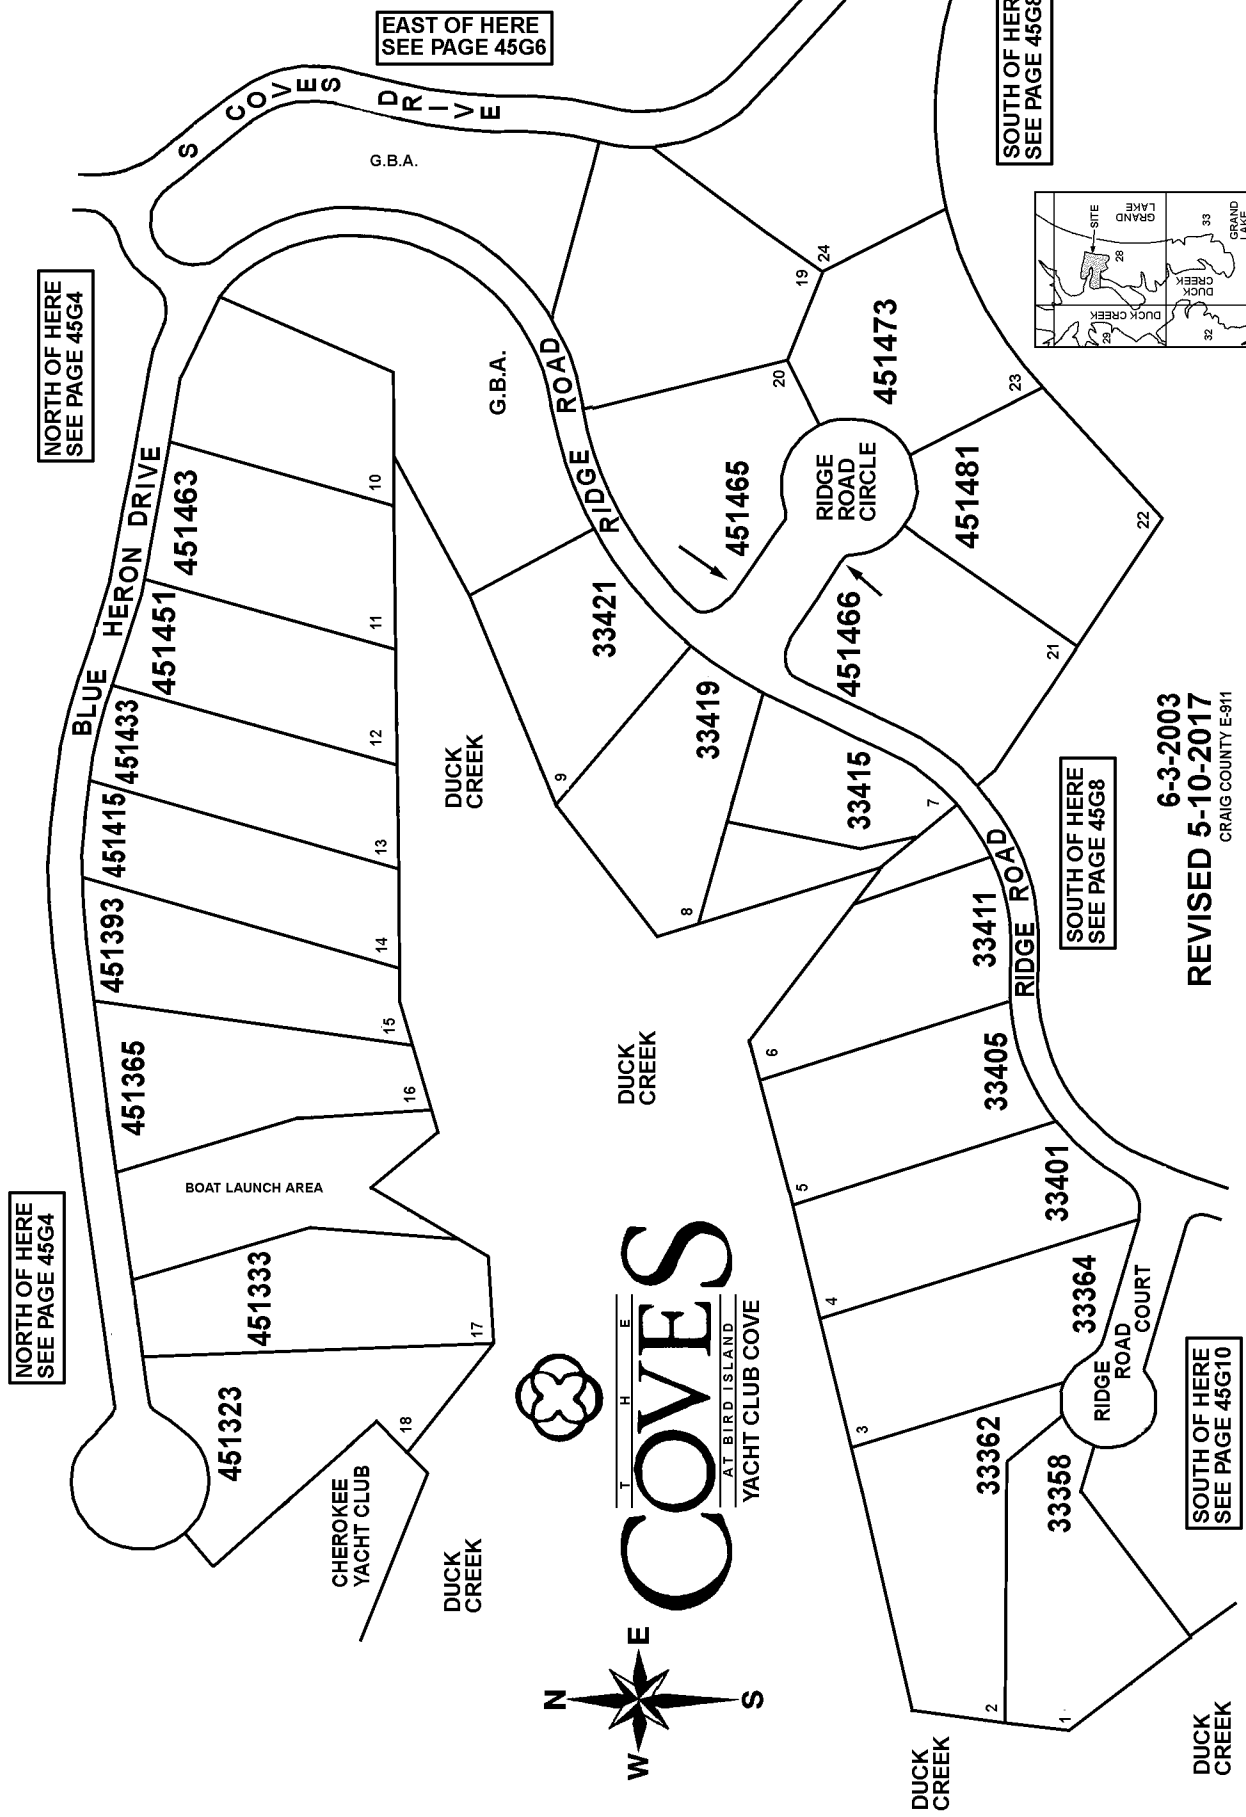

T24N - R22E

45G5

SECTION 28

DELAWARE COUNTY, OKLAHOMA

NORTH OF HERE
SEE PAGE 45G4

EAST OF HERE
SEE PAGE 45G6

SOUTH OF HERE
SEE PAGE 45G8

SEC. 28, T24N, R22E
VICINITY MAP

NORTH OF HERE
SEE PAGE 45G4

SOUTH OF HERE
SEE PAGE 45G8

6-3-2003
REVISED 5-10-2017
CRAIG COUNTY E-911

SOUTH OF HERE
SEE PAGE 45G10