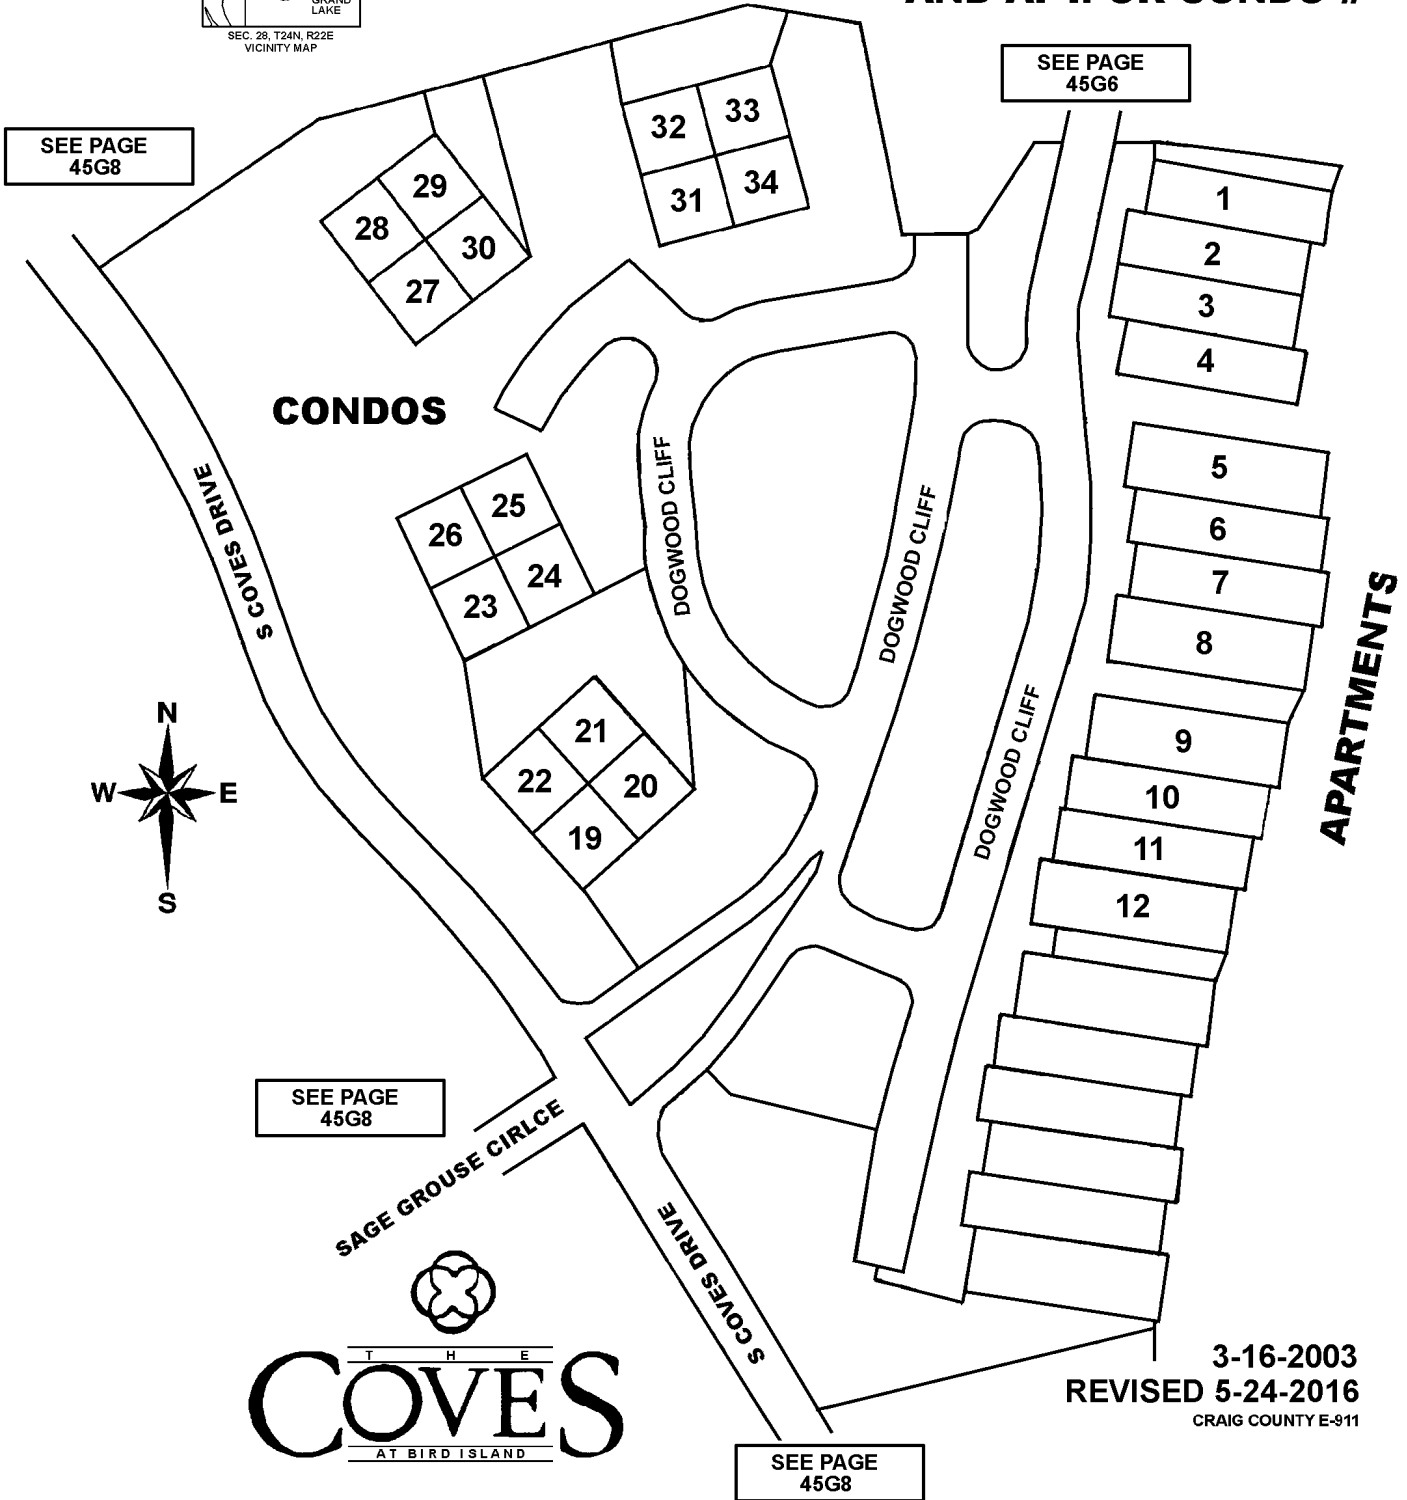

T24N - R22E

SECTION 28

DELAWARE COUNTY, OKLAHOMA

45G7

**ALL APARTMENTS &
CONDOS ARE ADDRESSED
AS: 33601 DOGWOOD CLIFF
AND APT. OR CONDO #**

3-16-2003
REVISED 5-24-2016
CRAIG COUNTY E-911