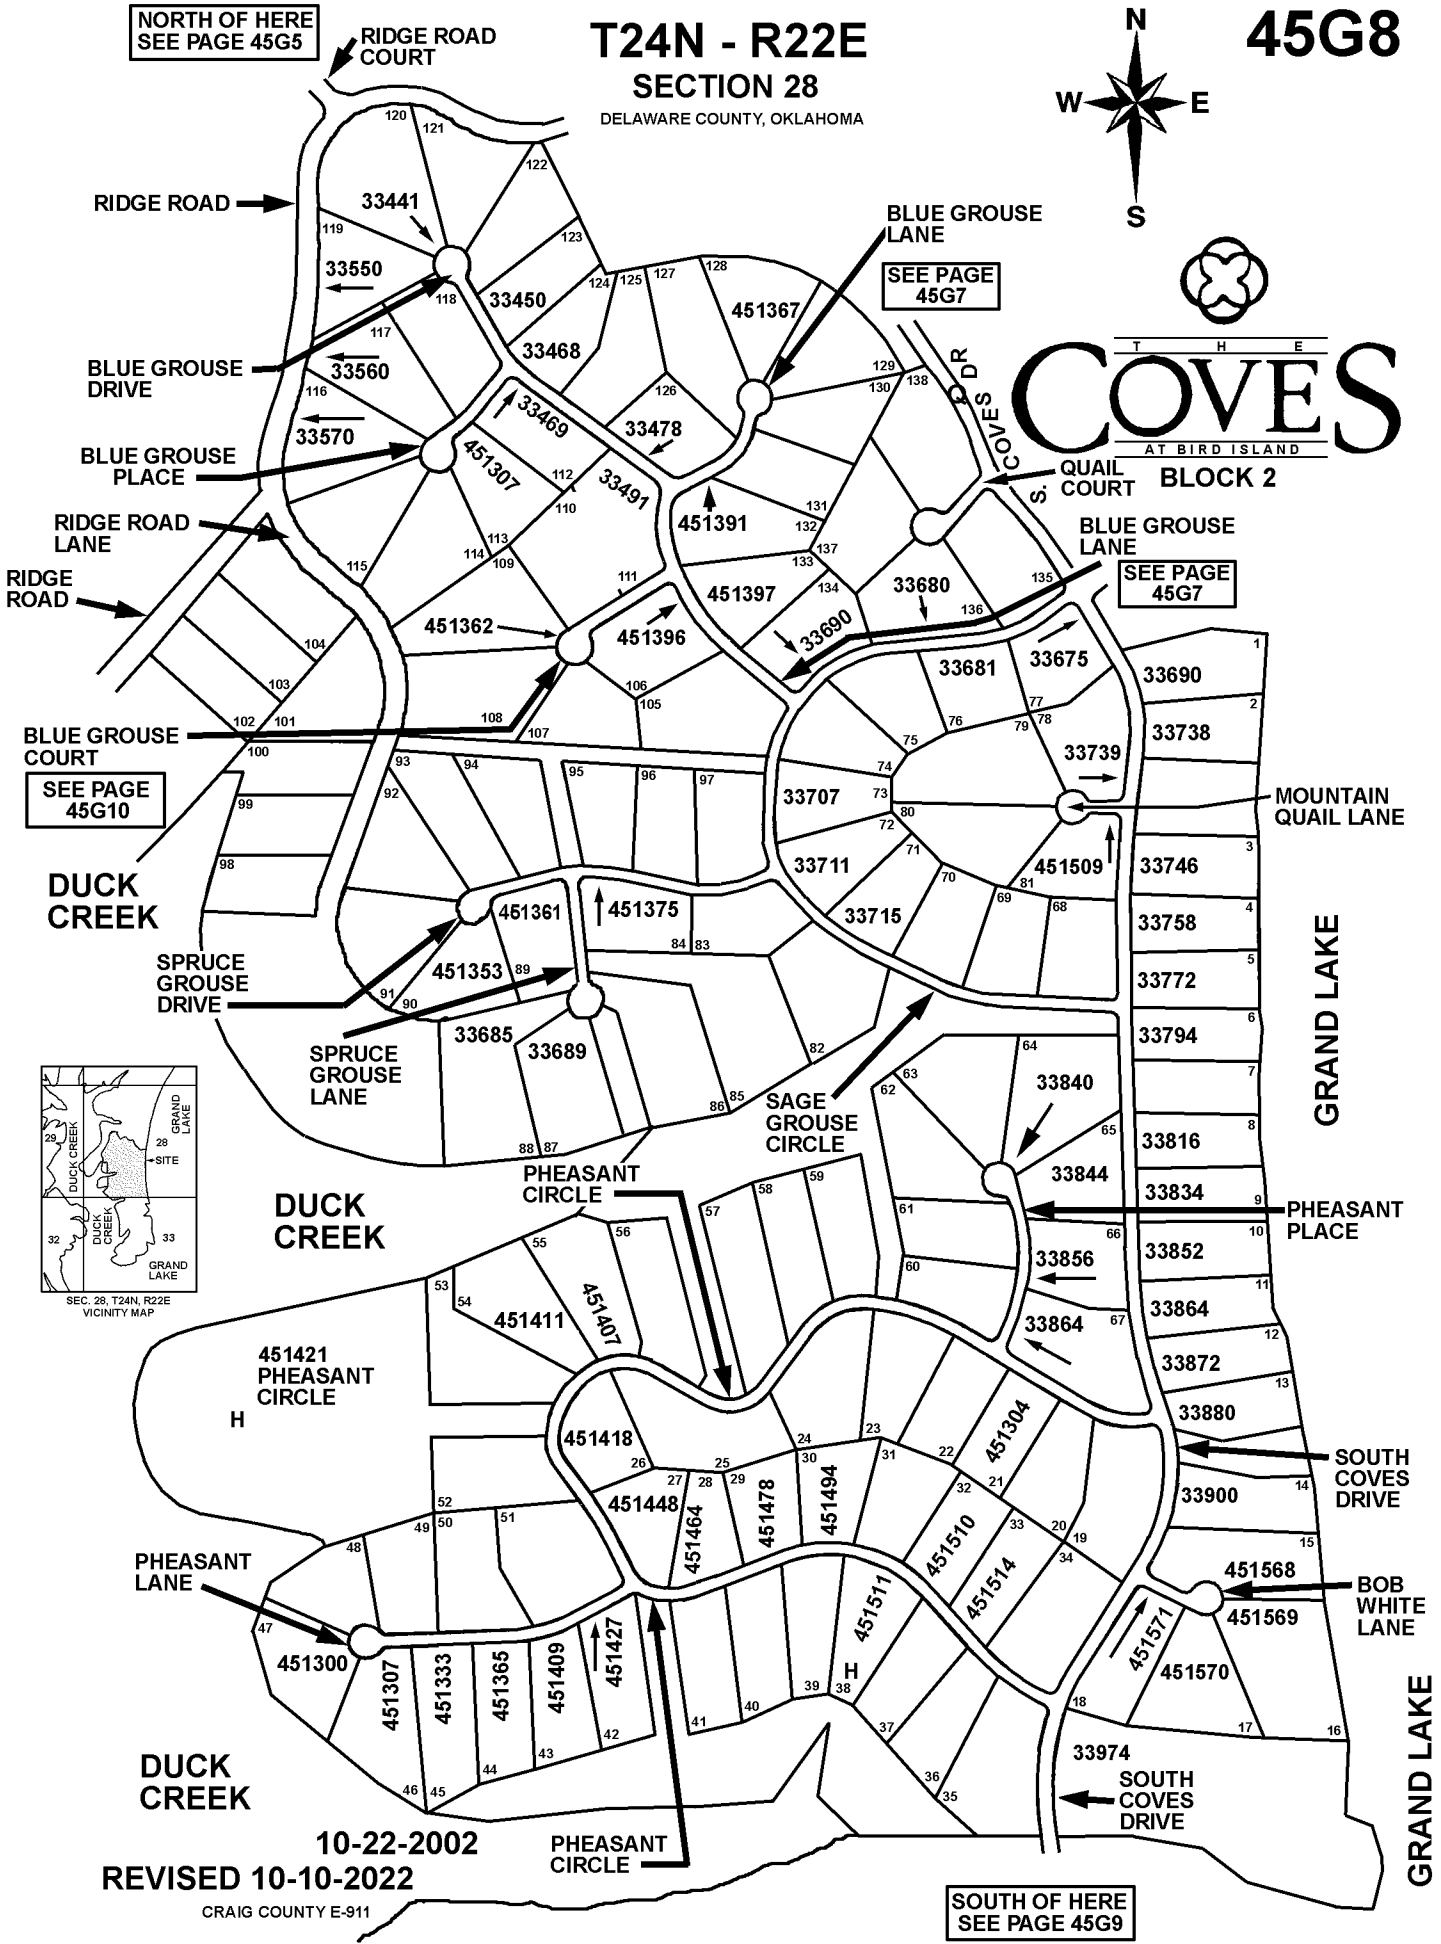

NORTH OF HERE
SEE PAGE 45G5

T24N - R22E
SECTION 28
DELAWARE COUNTY, OKLAHOMA

45G8

COVES
AT BIRD ISLAND

BLOCK 2

SEC. 28, T24N, R22E
VICINITY MAP

10-22-2002
REVISED 10-10-2022

CRAIG COUNTY E-911

SOUTH OF HERE
SEE PAGE 45G9