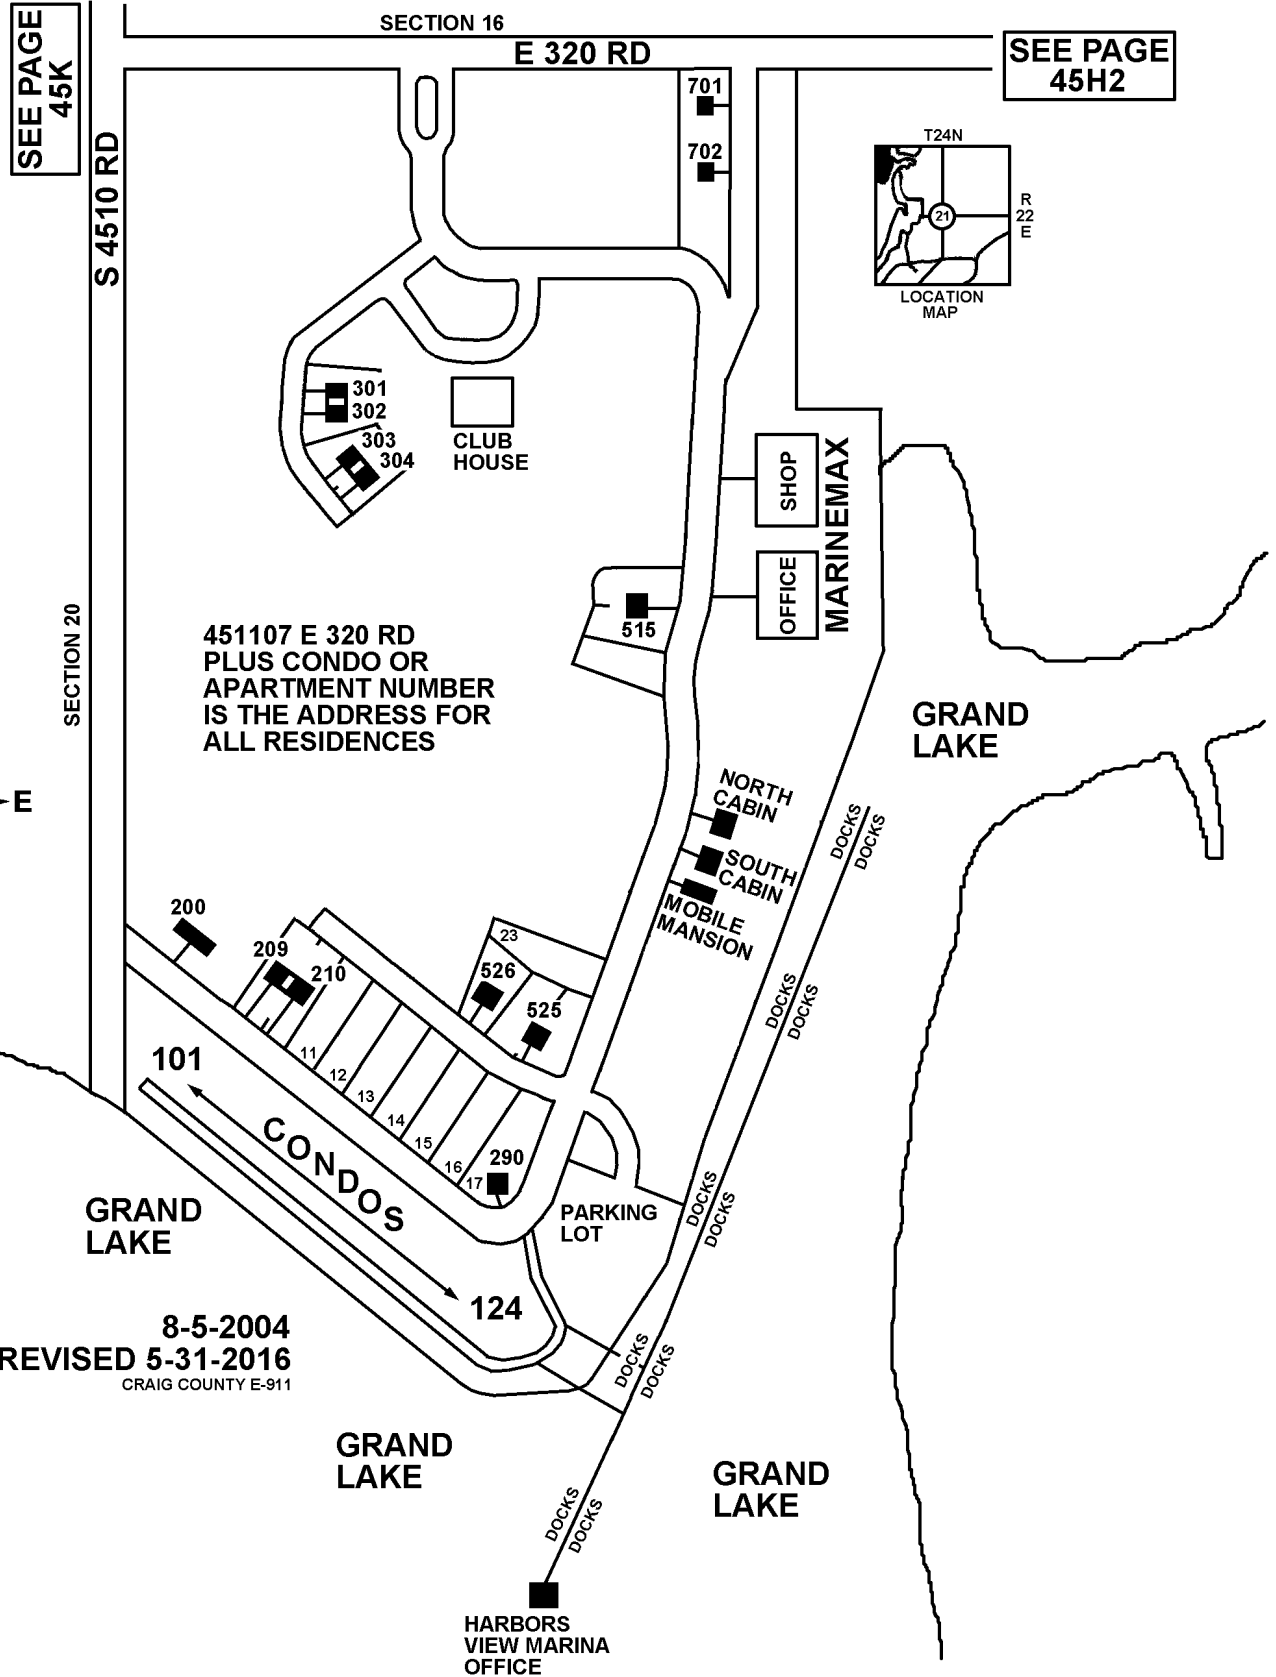

T24N - R22E

SECTION 21

DELAWARE COUNTY, OKLAHOMA

45H1

HARBORS VIEW MARINA MARINEMAX

8-5-2004
REVISED 5-31-2016
CRAIG COUNTY E-911