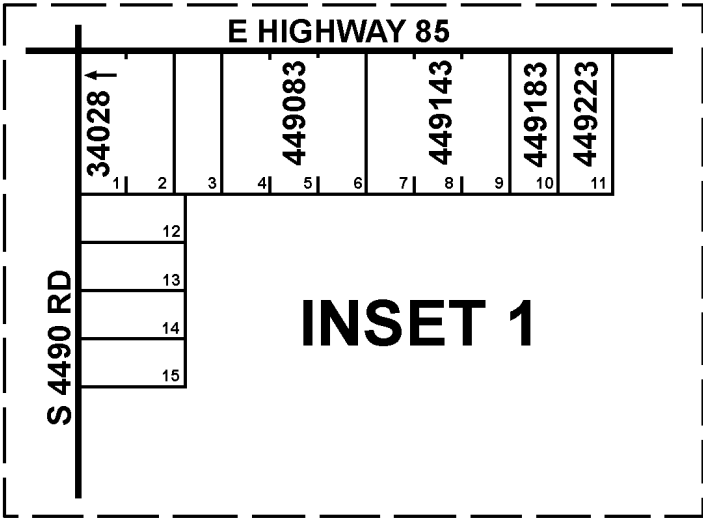

T24N -R21E
SECTION 25
 CRAIG COUNTY, OKLAHOMA

T24N - R22E
SECTION 30
 DELAWARE COUNTY, OKLAHOMA

45J

8-1-2002
 REVISED 1-17-2023
 CRAIG COUNTY E-911

SEE PAGE 40AG

SEE PAGE 45

SEE PAGE 45

SEE PAGE 45J1