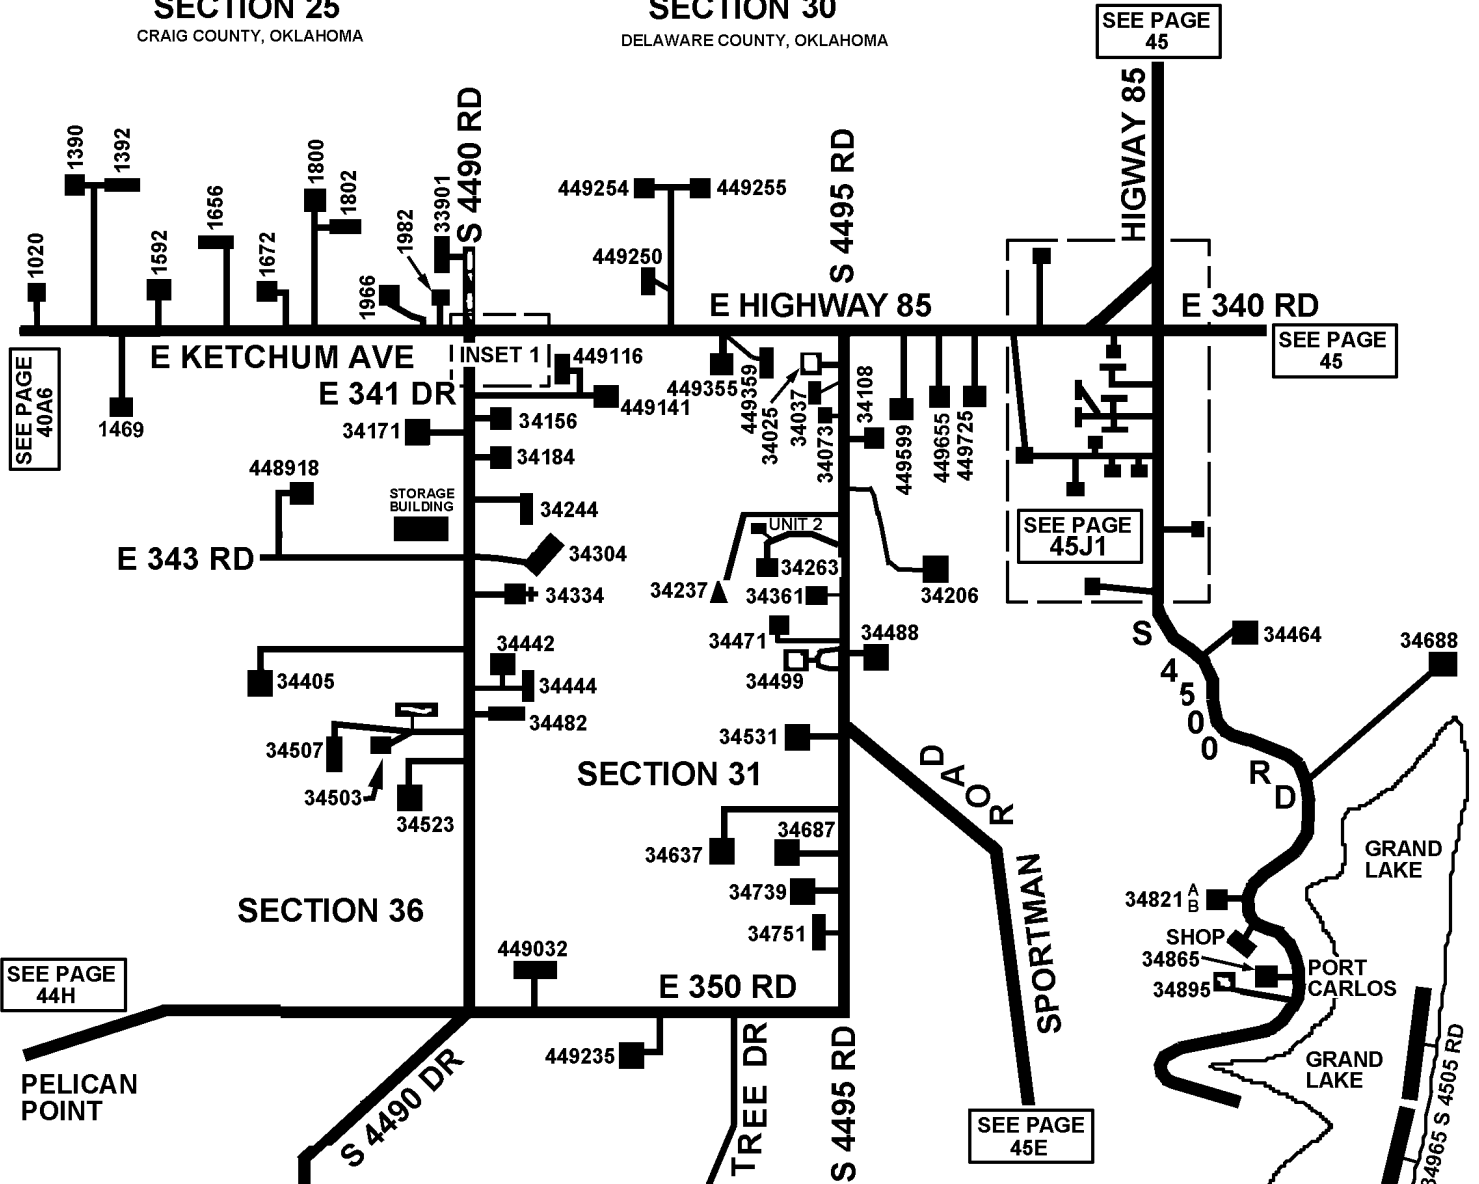

T24N -R21E
SECTION 25
 CRAIG COUNTY, OKLAHOMA

T24N - R22E
SECTION 30
 DELAWARE COUNTY, OKLAHOMA

45J

8-1-2002
 REVISED 1-17-2023
 CRAIG COUNTY E-911

SEE PAGE 40AG

SEE PAGE 45

SEE PAGE 45

SEE PAGE 45J1

SEE PAGE 44H

SEE PAGE 45E

THE POINTS
 SEE PAGE 45D