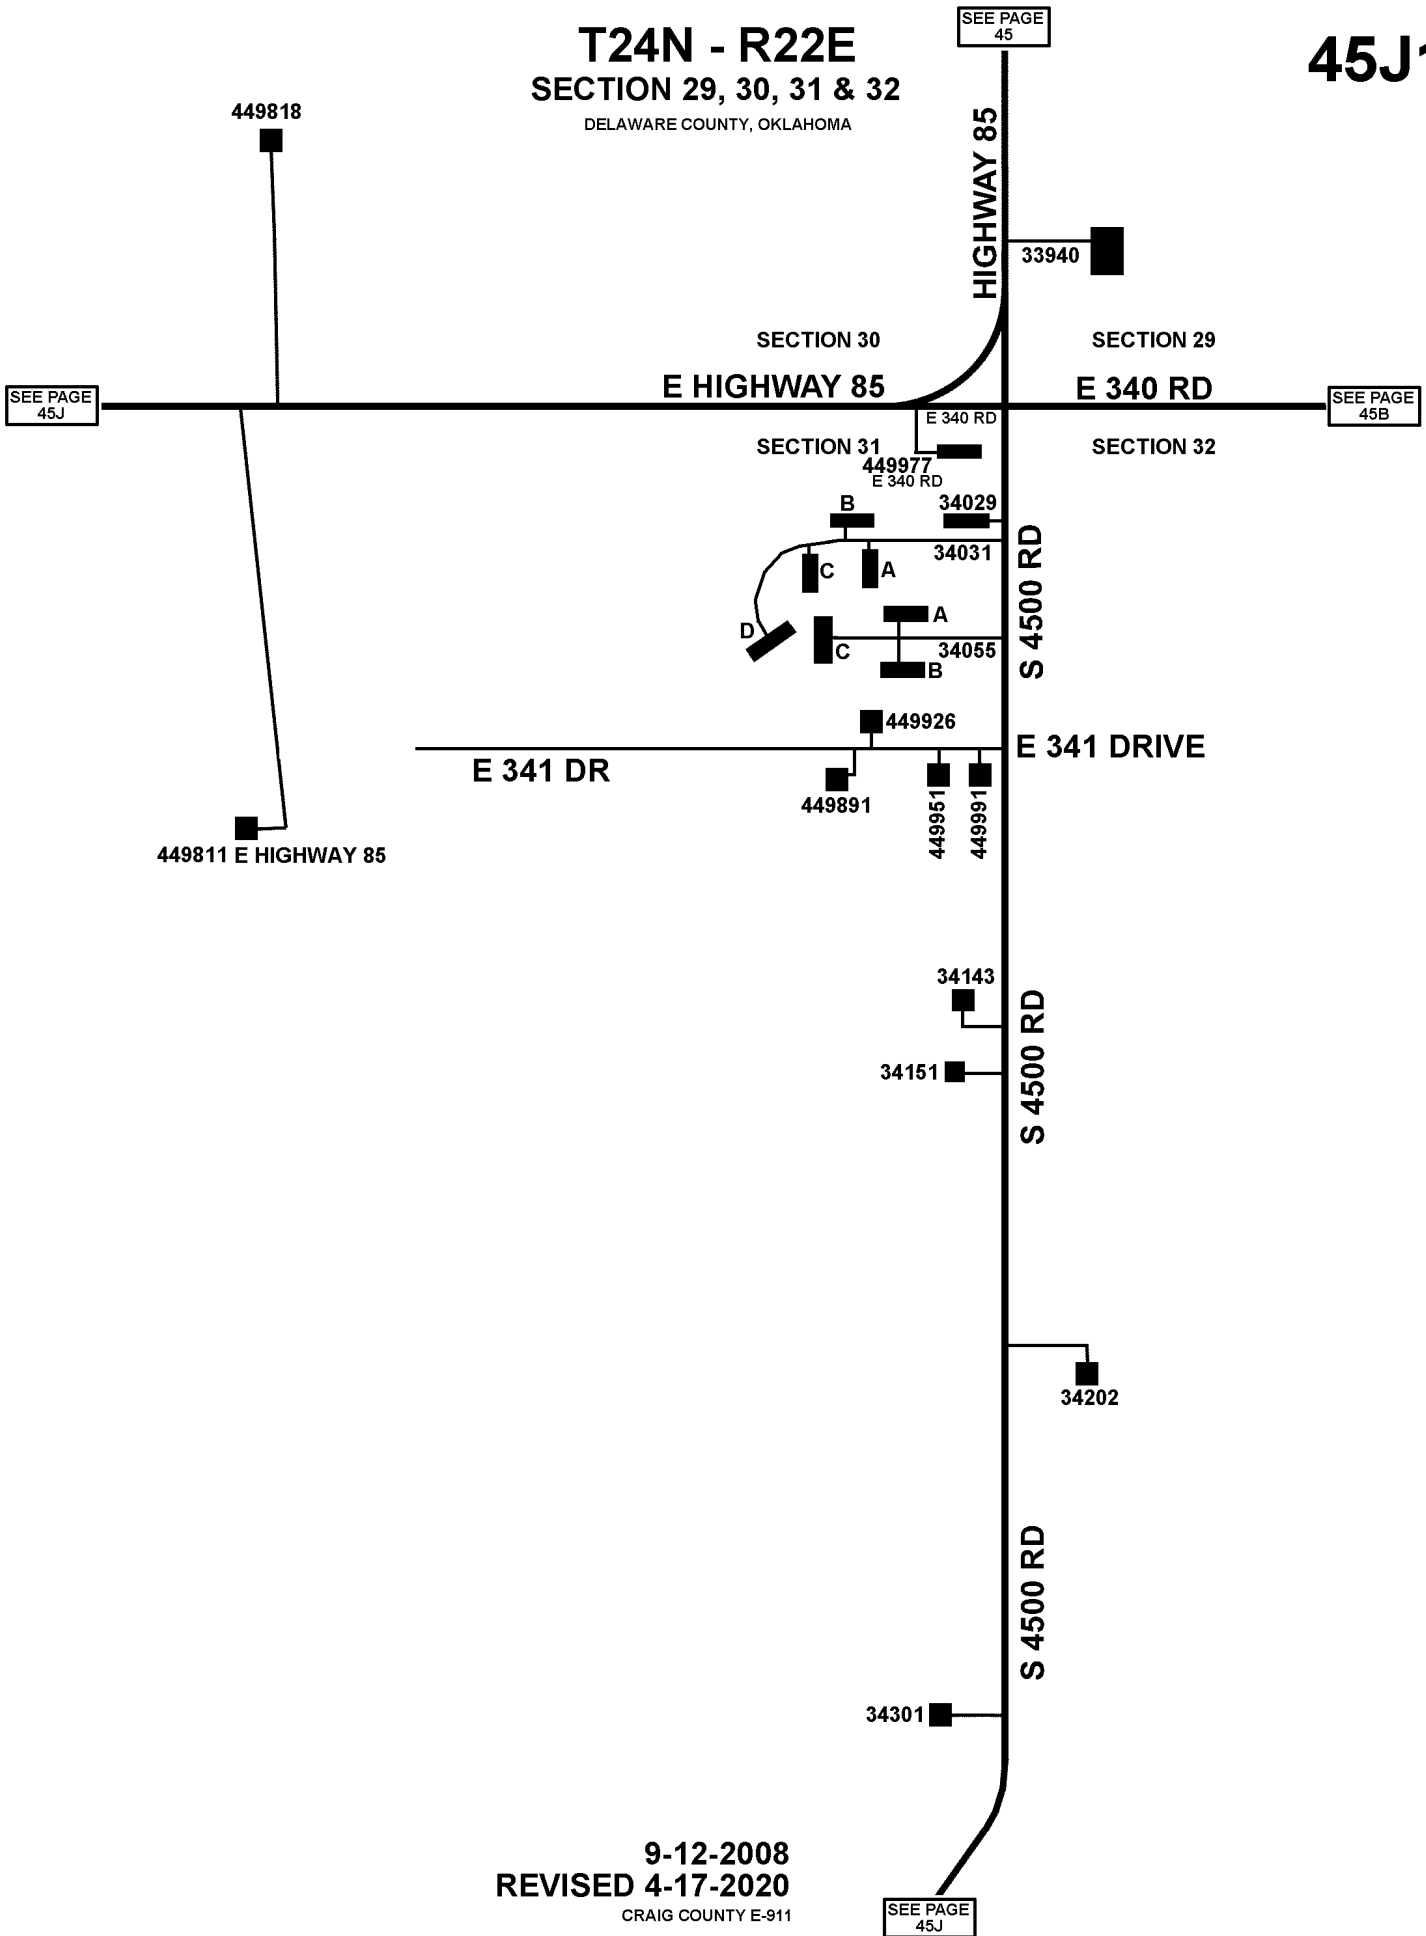

T24N - R22E
SECTION 29, 30, 31 & 32
DELAWARE COUNTY, OKLAHOMA

45J1

9-12-2008
REVISED 4-17-2020
CRAIG COUNTY E-911

SEE PAGE
45J