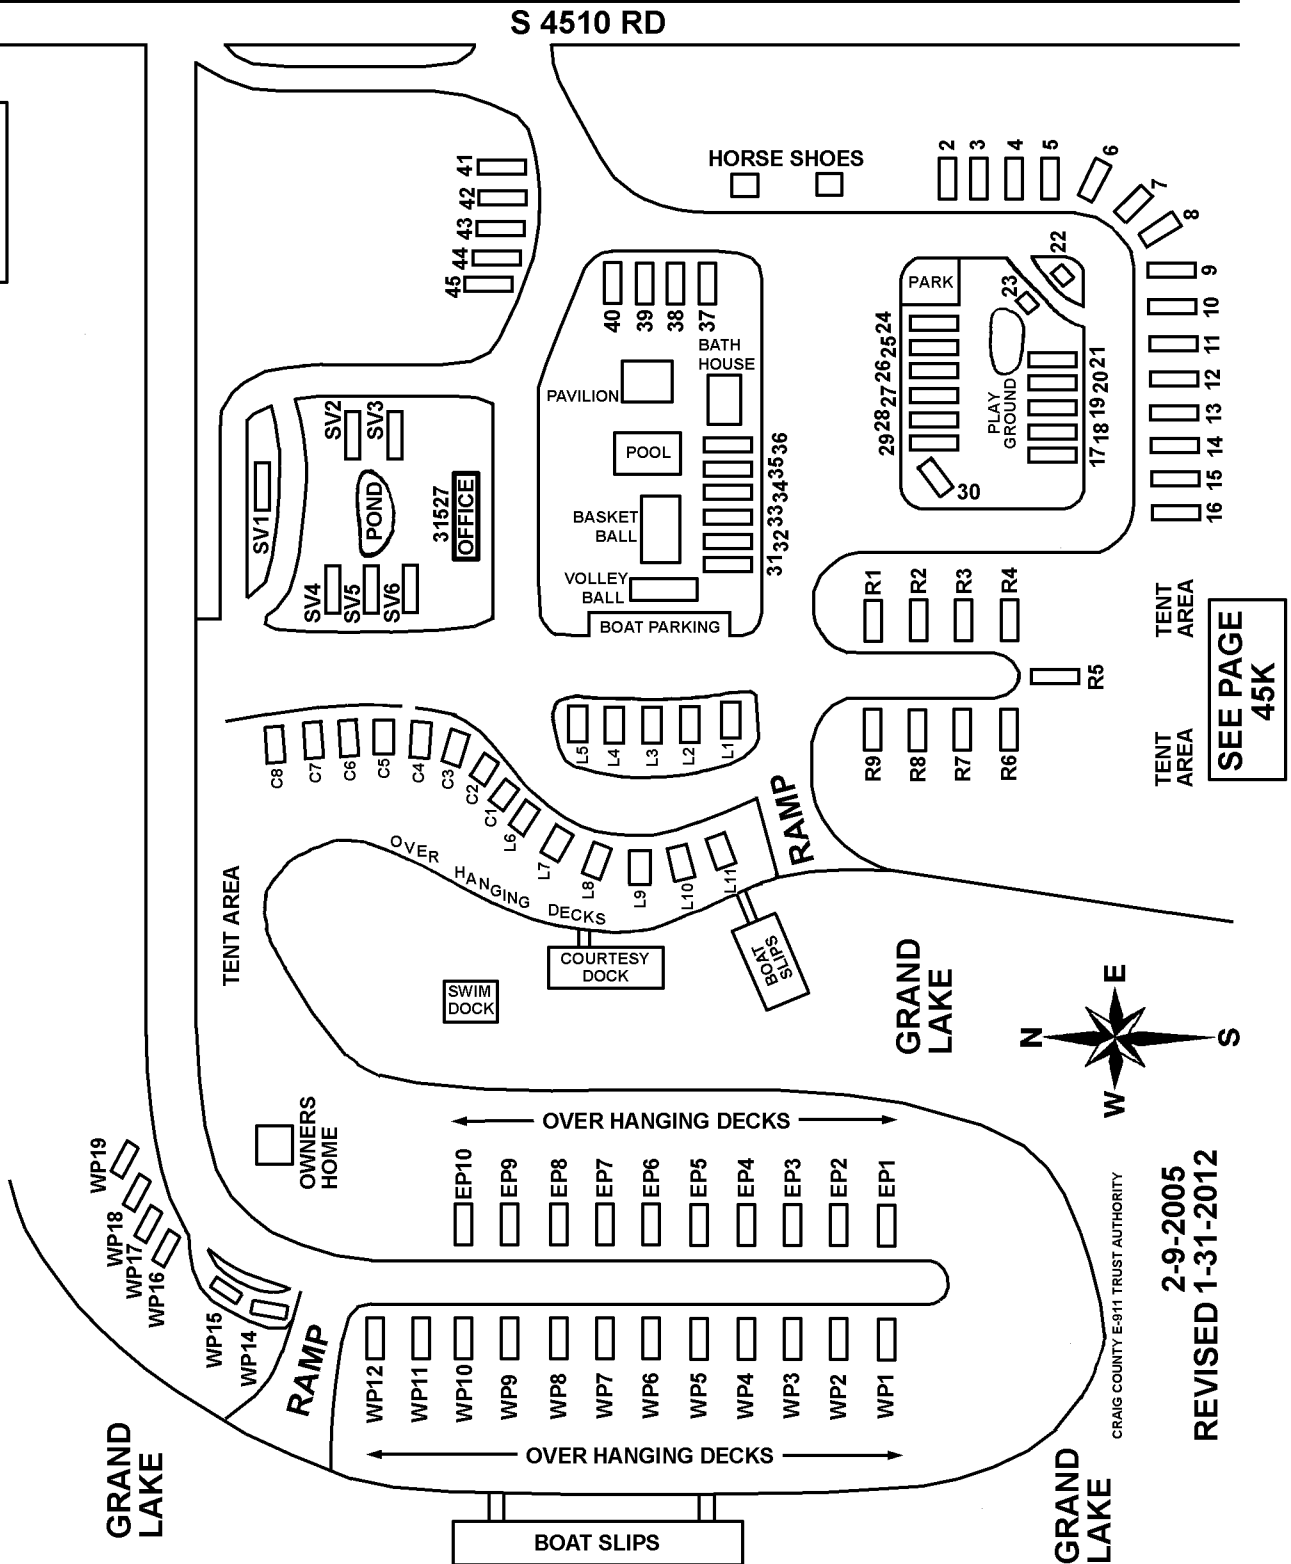

T24N - R22E

SECTION 17

DELAWARE COUNTY, OKLAHOMA

31527 S 4510 RD
GRAND LAKE RV RESORT

SEE PAGE
45

45L

SEE PAGE
45

2-9-2005
REVISED 1-31-2012

CRAIG COUNTY E-911 TRUST AUTHORITY