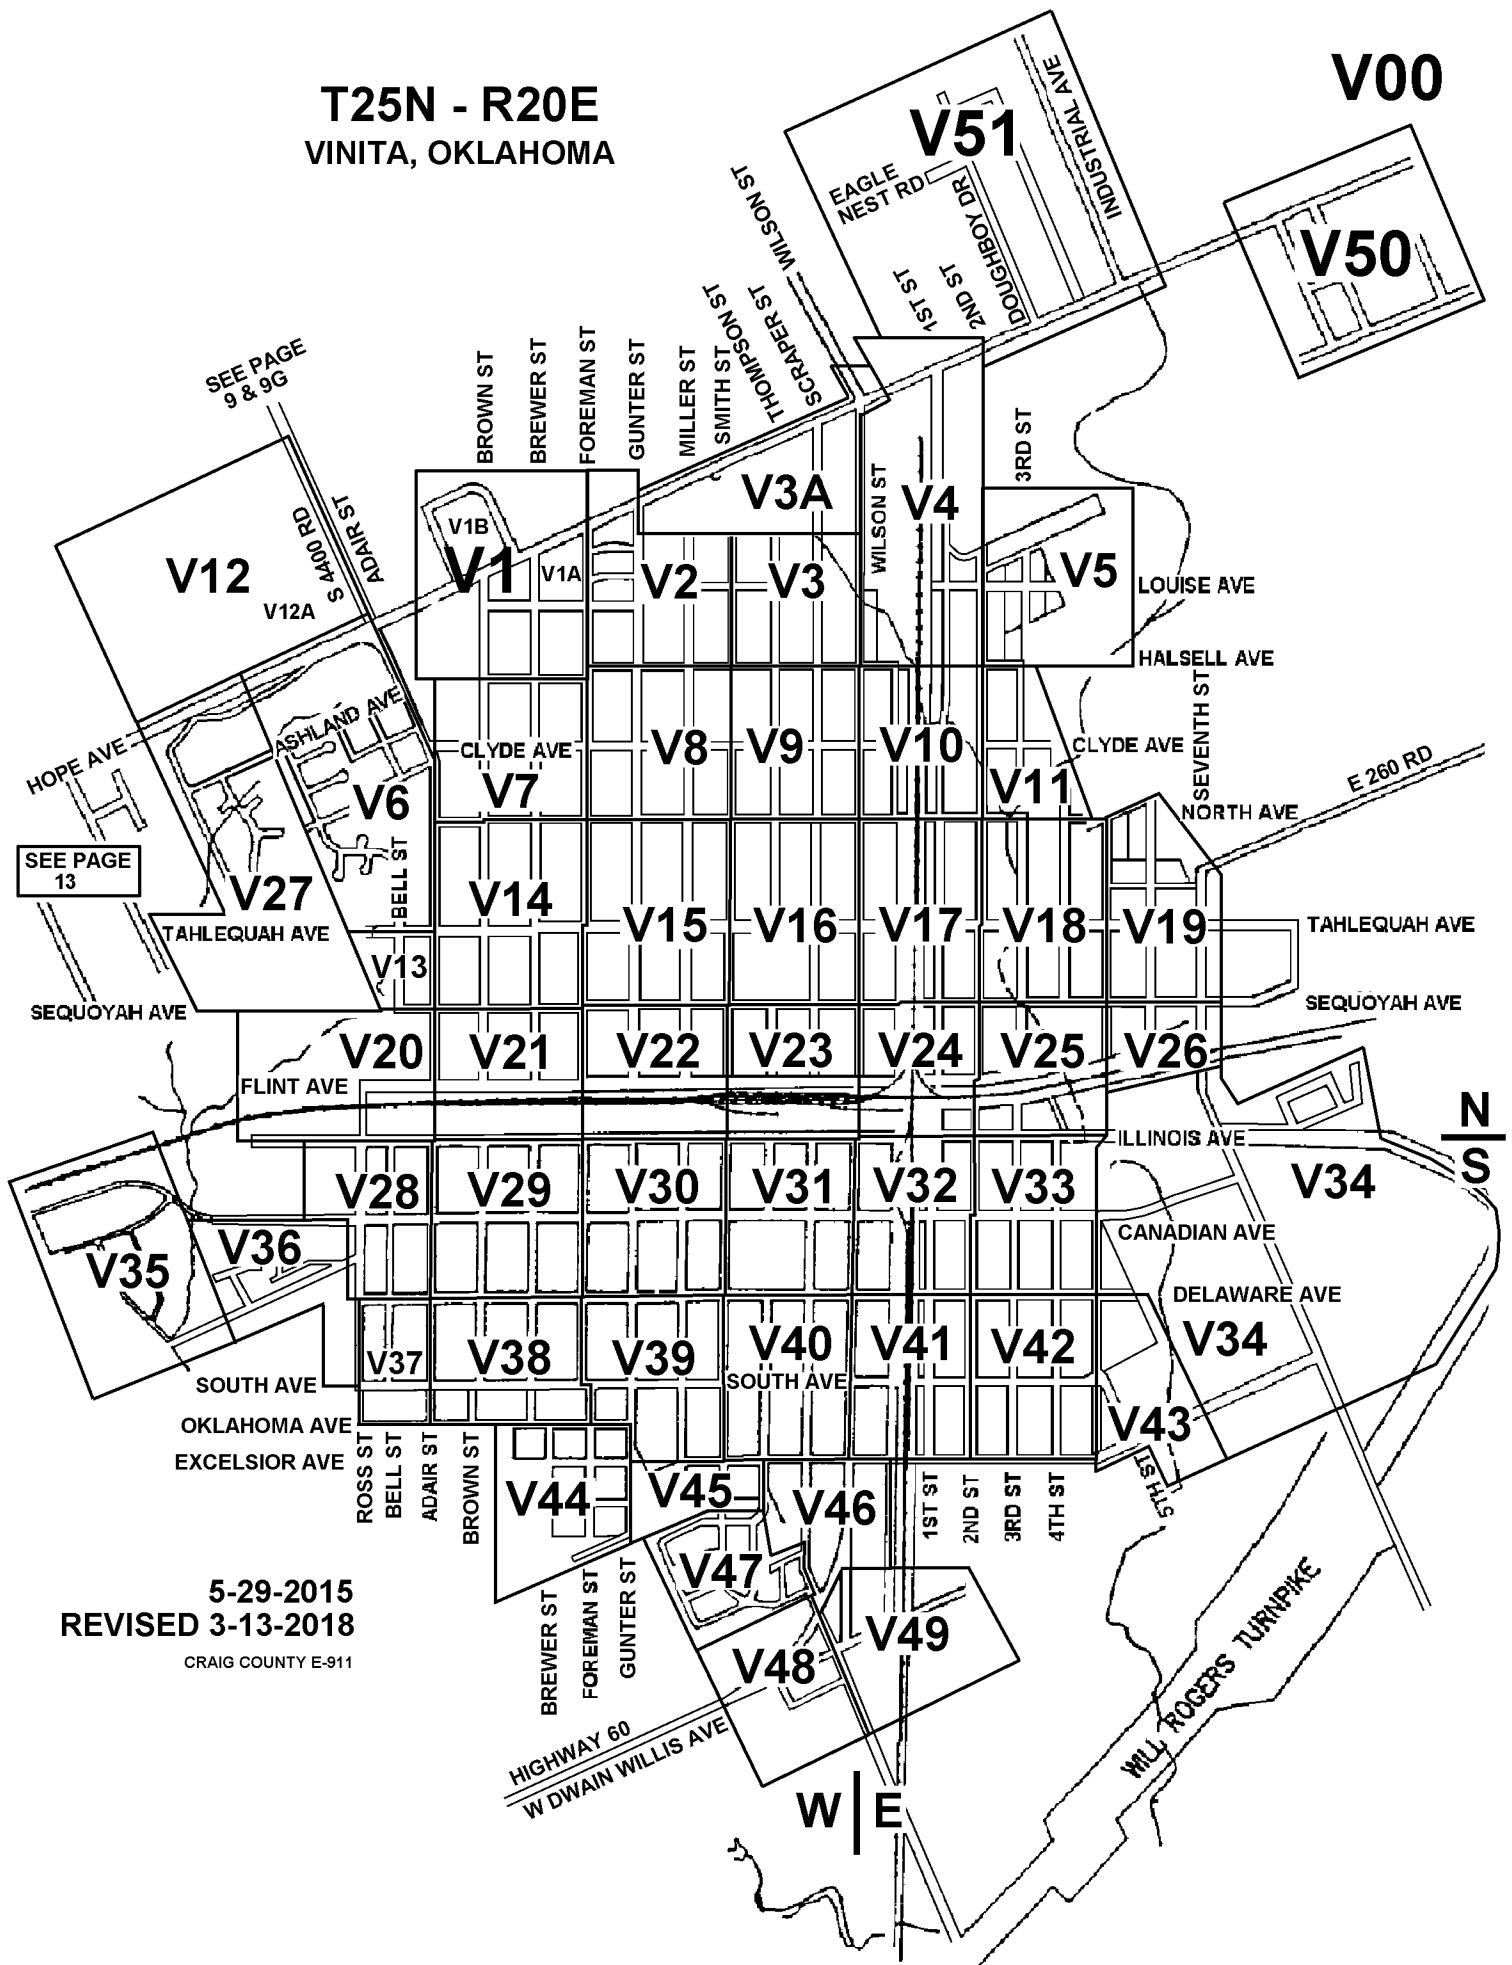

**T25N - R20E**  
**VINITA, OKLAHOMA**

5-29-2015  
REVISED 3-13-2018  
CRAIG COUNTY E-91