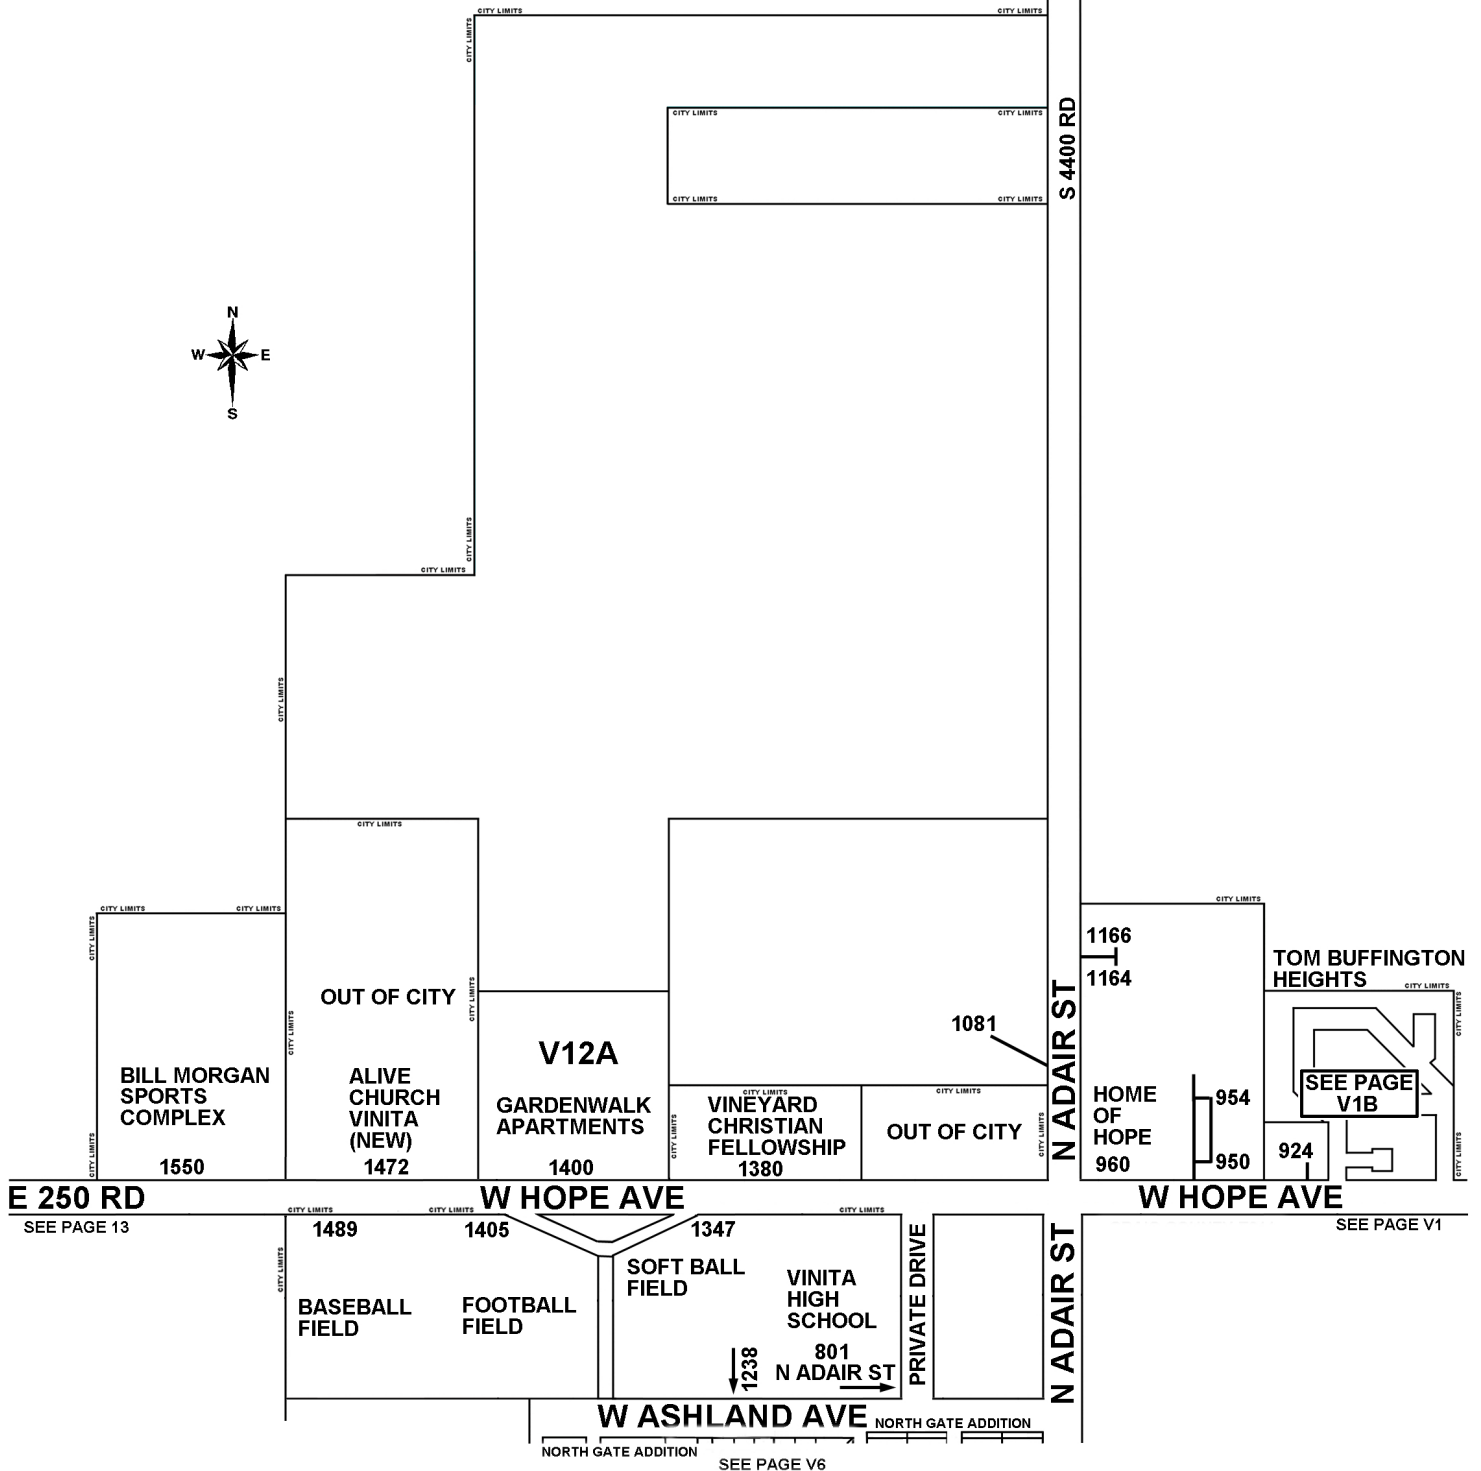

T25N - R20E
SECTION 9, 10 & 16
VINITA, OKLAHOMA

V12

1-14-2015
REVISED 4-10-2019

CRAIG COUNTY E-911

SEE PAGE 9

E 250 RD
SEE PAGE 13

W HOPE AVE

W HOPE AVE
SEE PAGE V1

W ASHLAND AVE
NORTH GATE ADDITION

SEE PAGE V6