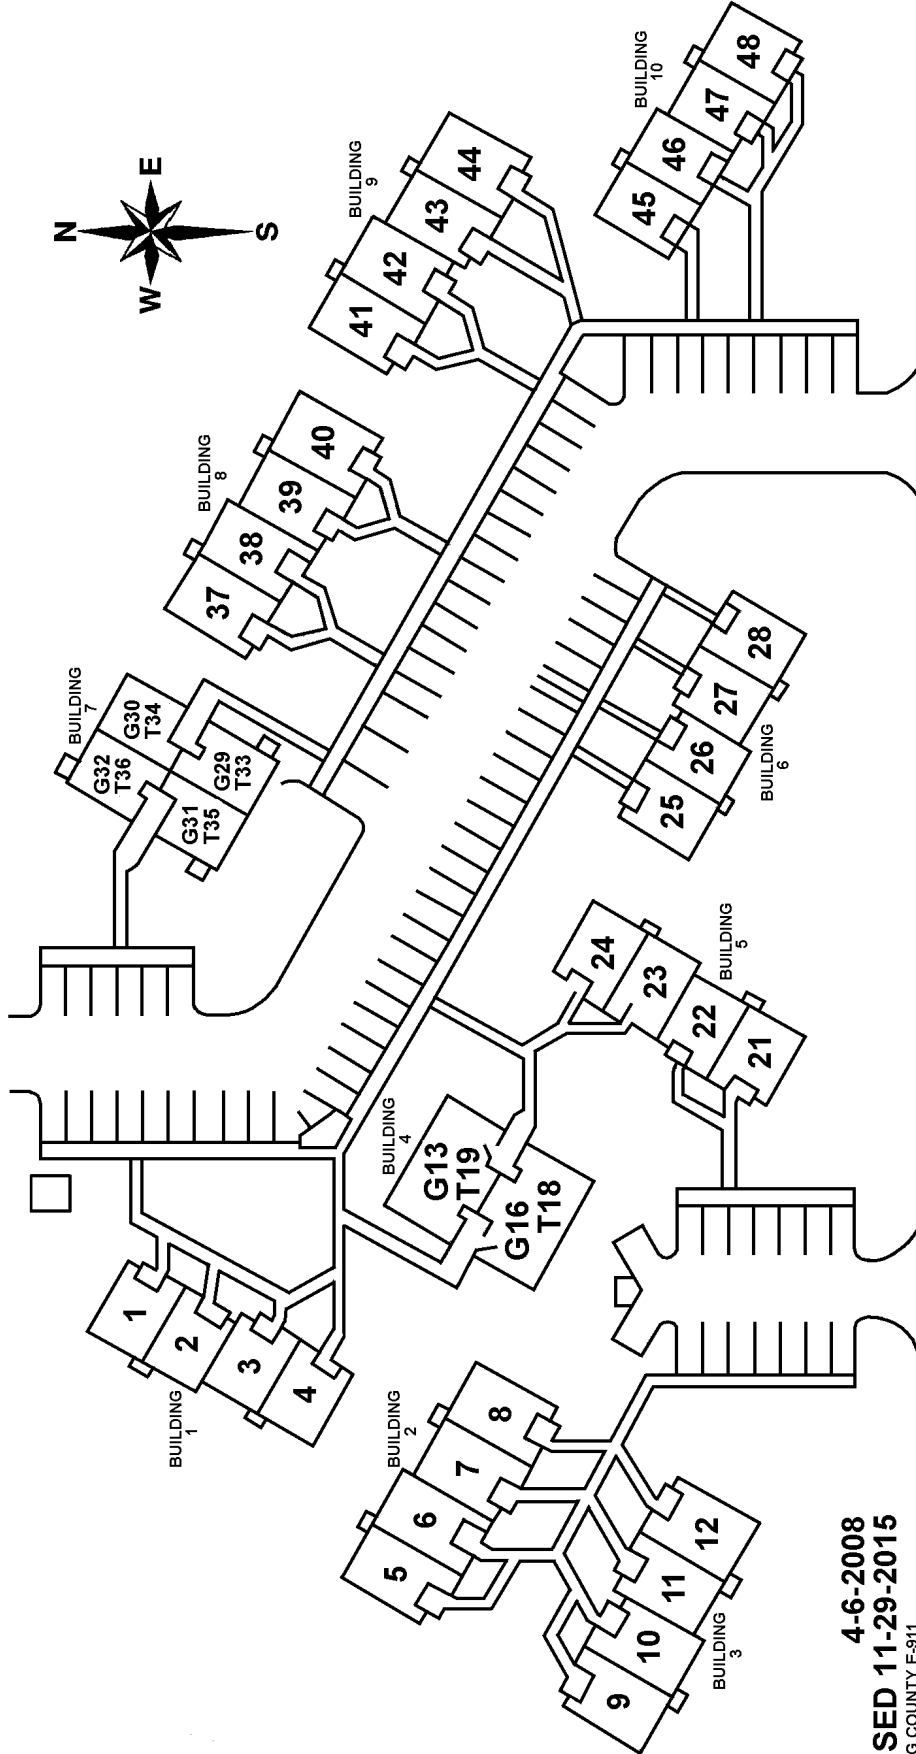

SEE PAGE V12

T25N - R20E

SECTION 09

GARDENWALK APARTMENTS

1400 W HOPE AVE

W HOPE AVE

4-6-2008
REVISED 11-29-2015
CRAIG COUNTY E-911

HIGH SCHOOL
FOOTBALL FIELD

SEE PAGE V12