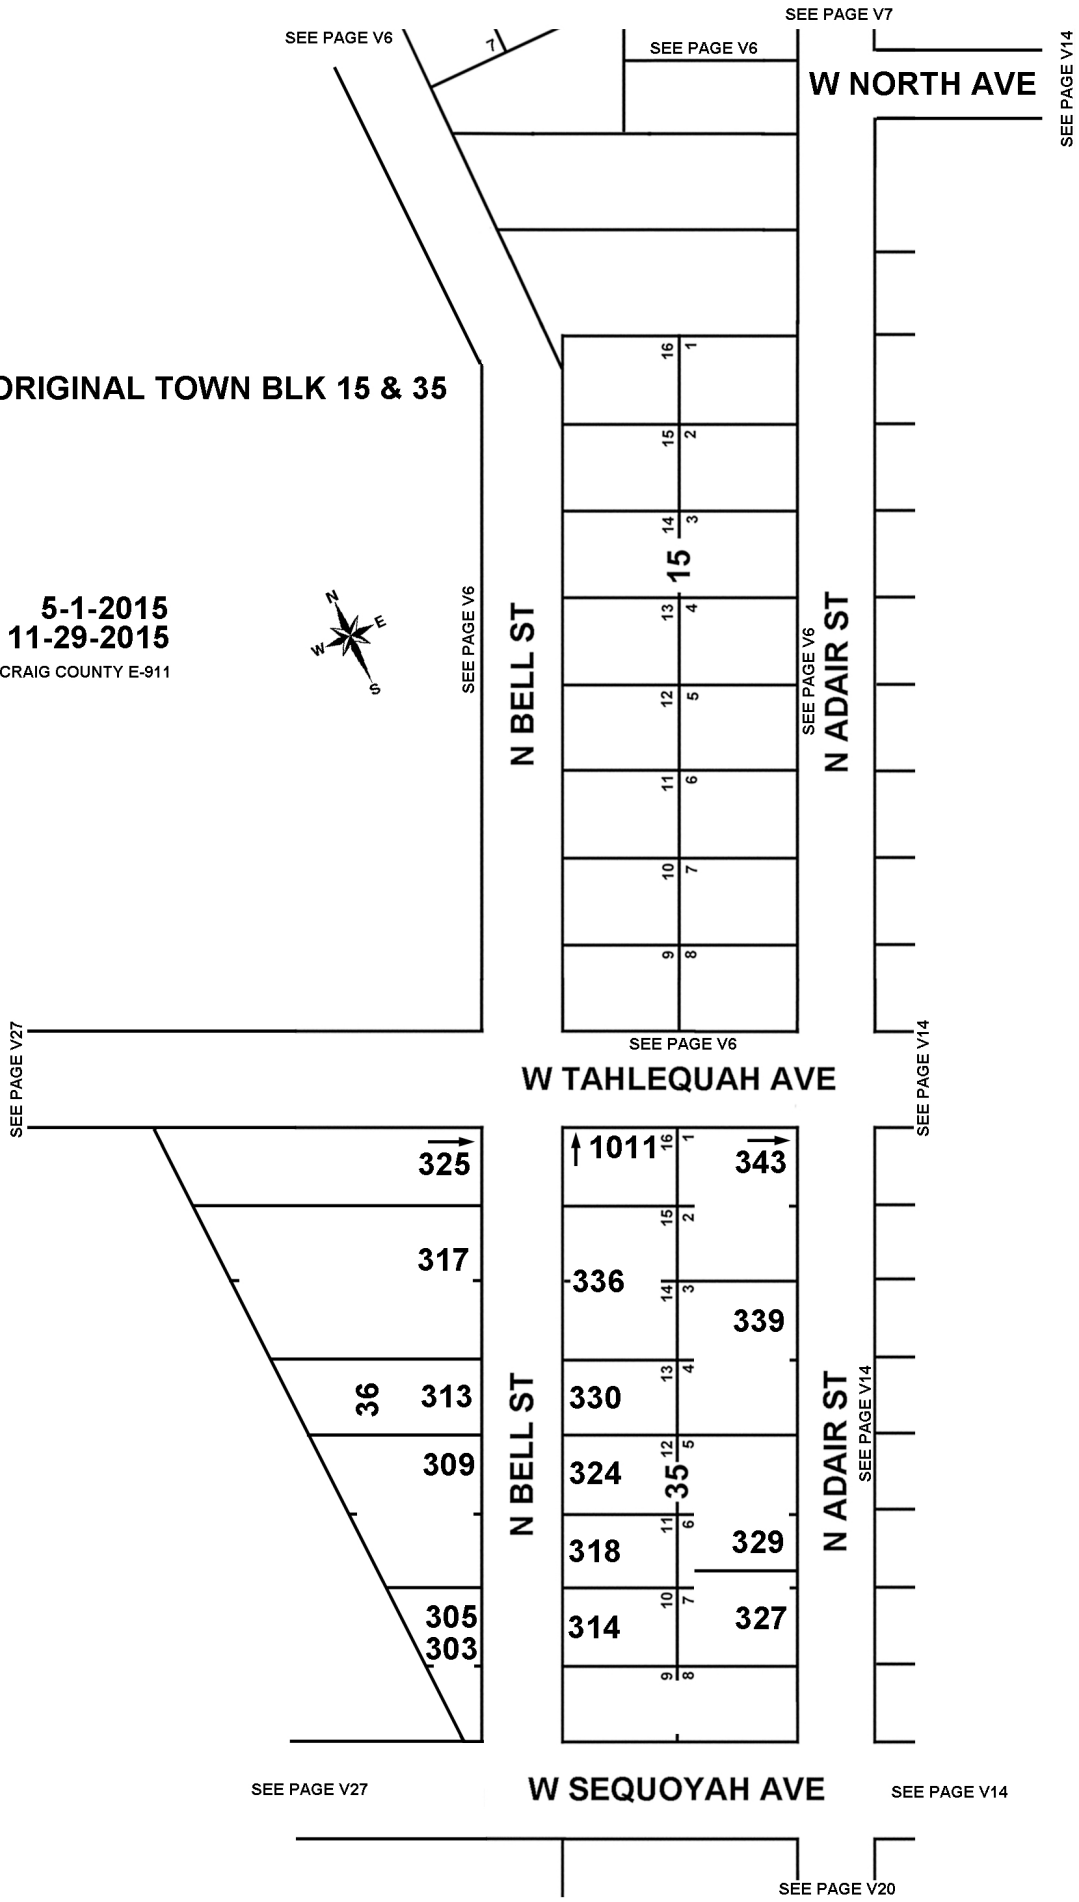

T25N - R20E
SECTION 16
VINITA, OKLAHOMA

V13

VINTA ORIGINAL TOWN BLK 15 & 35

5-1-2015
REVISED 11-29-2015
 CRAIG COUNTY E-911

SEE PAGE V6

SEE PAGE V7

W NORTH AVE

SEE PAGE V14

SEE PAGE V6

N BELL ST

N ADAIR ST

15

SEE PAGE V6

SEE PAGE V6

SEE PAGE V6

W TAHLEQUAH AVE

SEE PAGE V14

SEE PAGE V27

325

317

36

313

309

305
303

N BELL ST

N ADAIR ST

SEE PAGE V14

1011

343

336

339

330