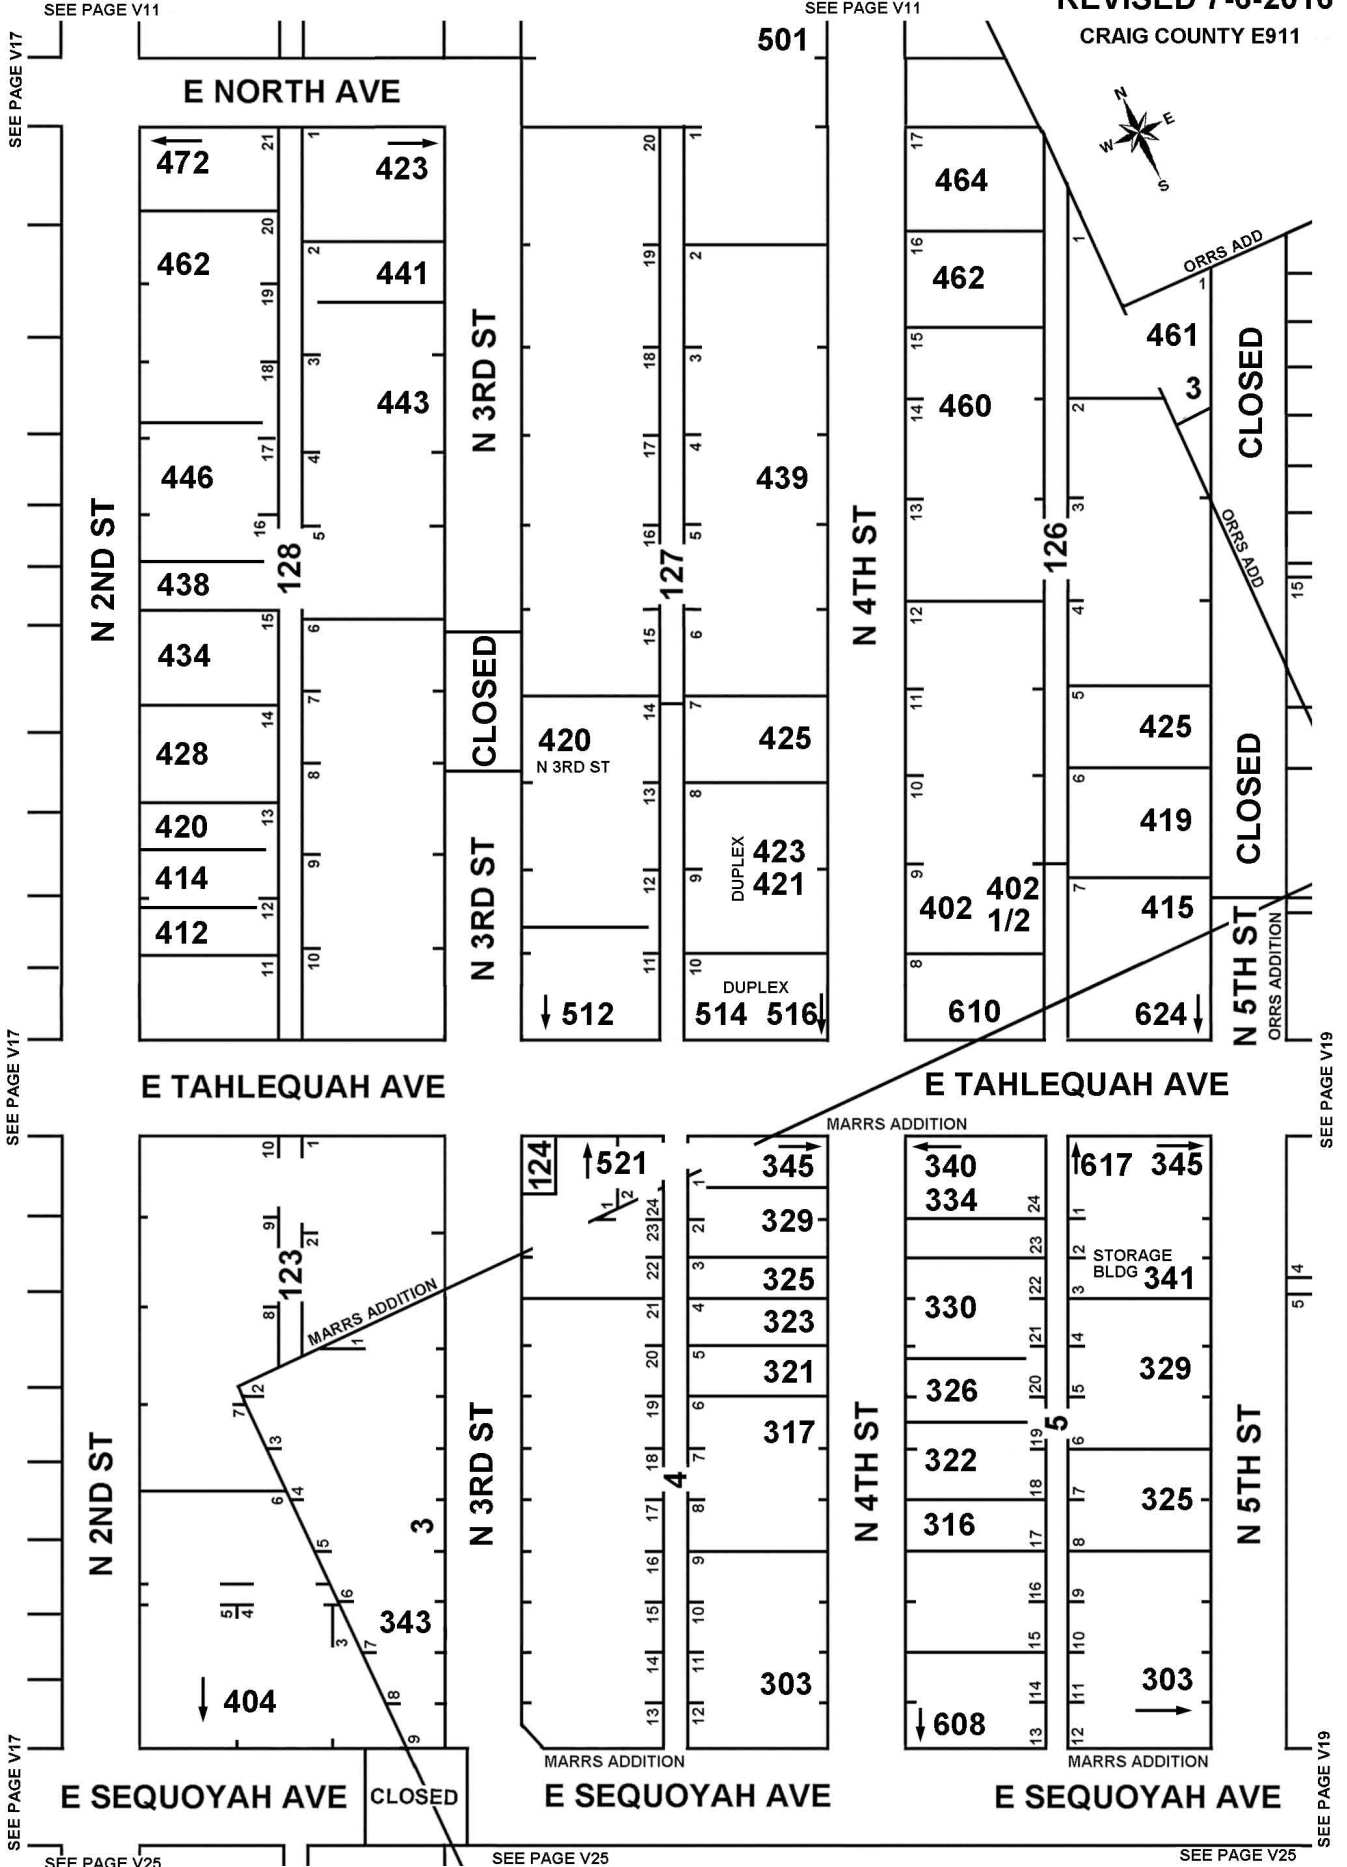

VINITA ORIGINAL TOWN
BLKS 123-124 & 126-128
MARRS ADDITION BLKS 3-5
ORRS ADDITION BLK 3

T25N - R20E
SECTION 14, 15, 22 & 23
VINITA, OKLAHOMA

V18

1-27-2015
REVISED 7-6-2016

CRAIG COUNTY E911

SEE PAGE V17

SEE PAGE V11

SEE PAGE V17

SEE PAGE V19

SEE PAGE V17

SEE PAGE V25

SEE PAGE V25

SEE PAGE V19