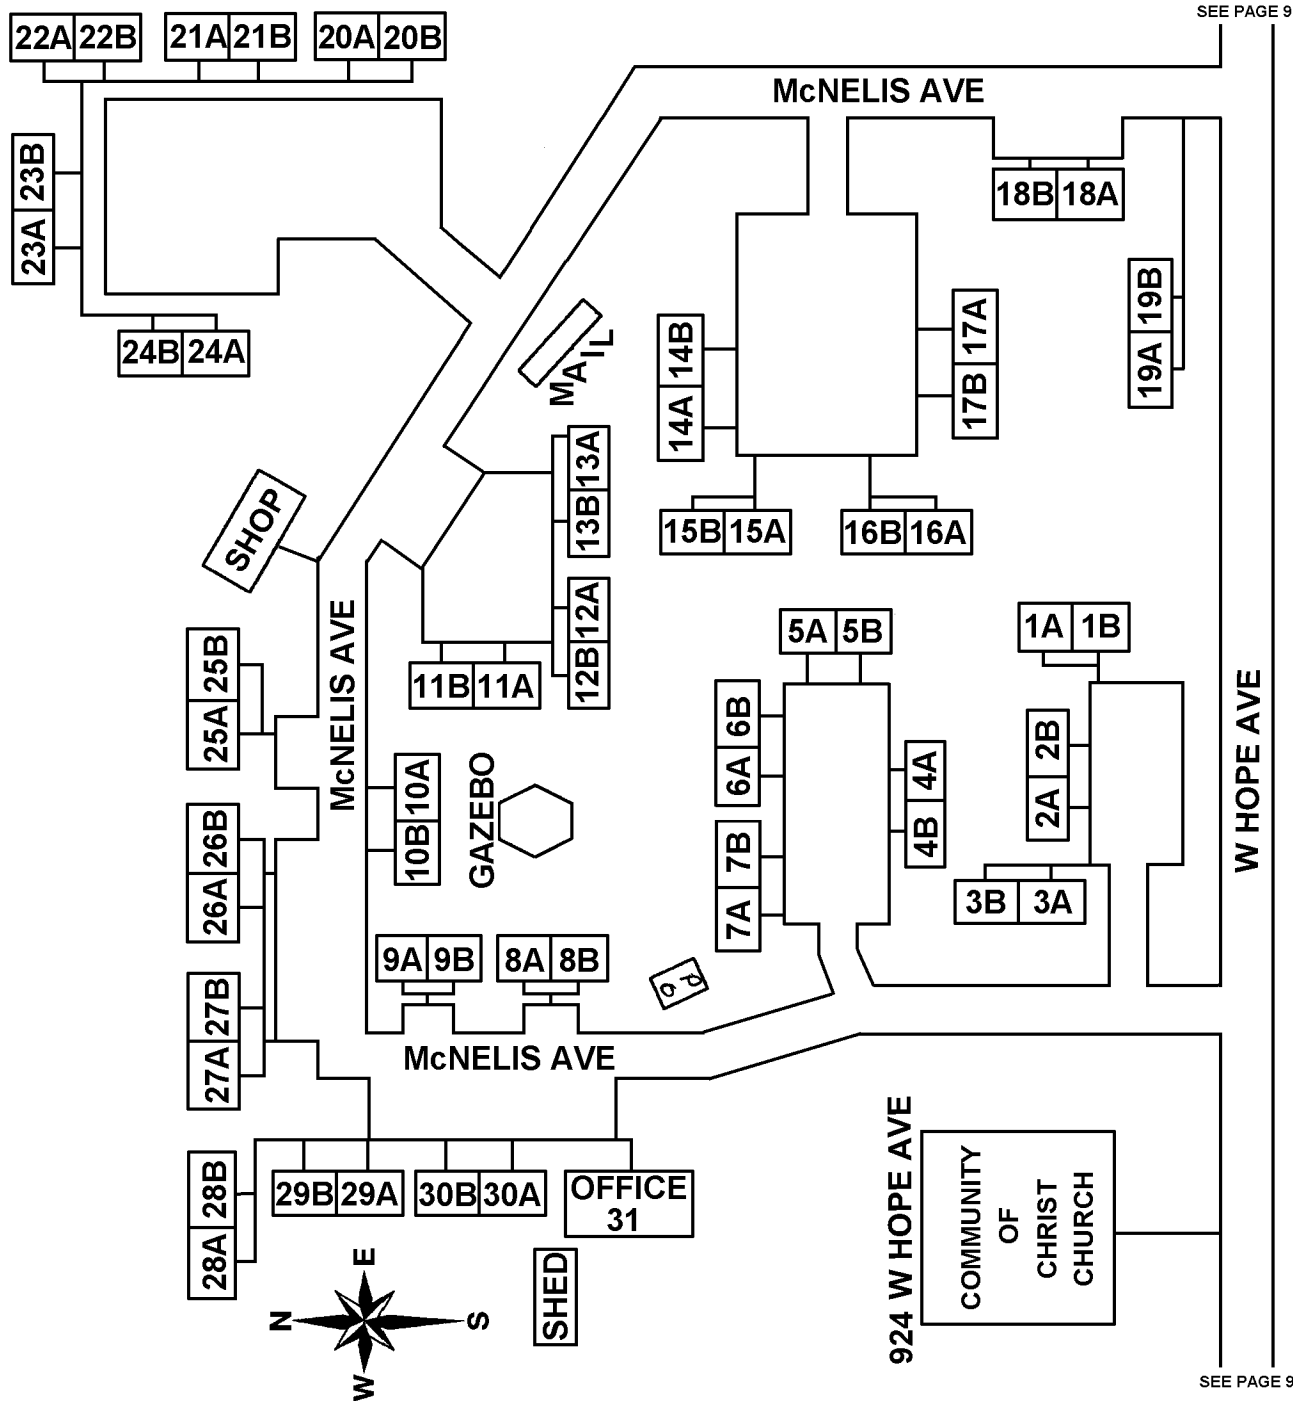

**T25N - R20E**  
**SECTION 10**  
 CRAIG COUNTY, OKLAHOMA  
 CHEROKEE HOUSING  
 AUTHORITY APARTMENTS  
 900 McNELIS AVE

**V1B**

CRAIG COUNTY E-911  
 4-14-2004  
 REVISED 11-29-2015