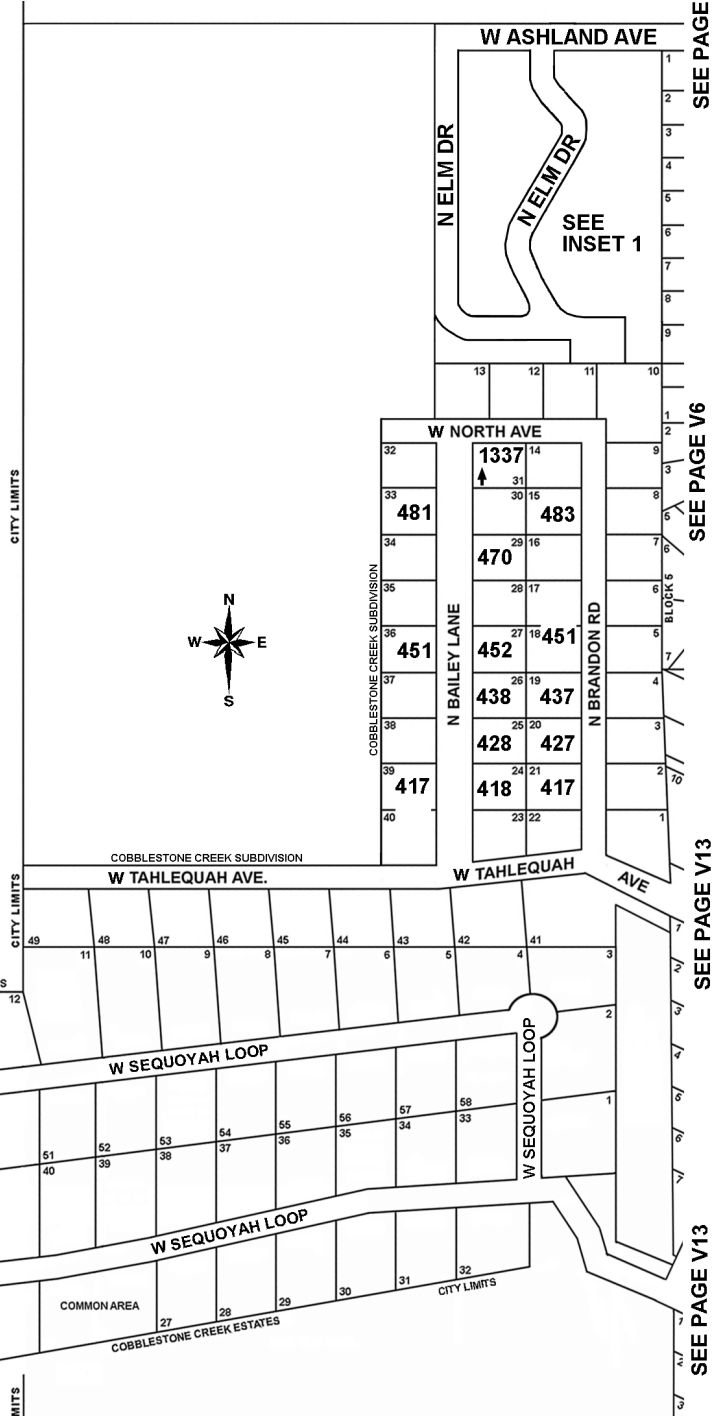

T25N - R20E

V27

SECTION 16
VINITA, OKLAHOMA

COBBLESTONE CREEK SUBDIVISION COBBLESTONE CREEK ESTATES NORTHGATE

1-27-2015

REVISED 7-20-2021
CRAIG COUNTY E911

INSET 1

SEE PAGE 13
1400

SEE PAGE V6

SEE PAGE V6

SEE PAGE V13

SEE PAGE V13