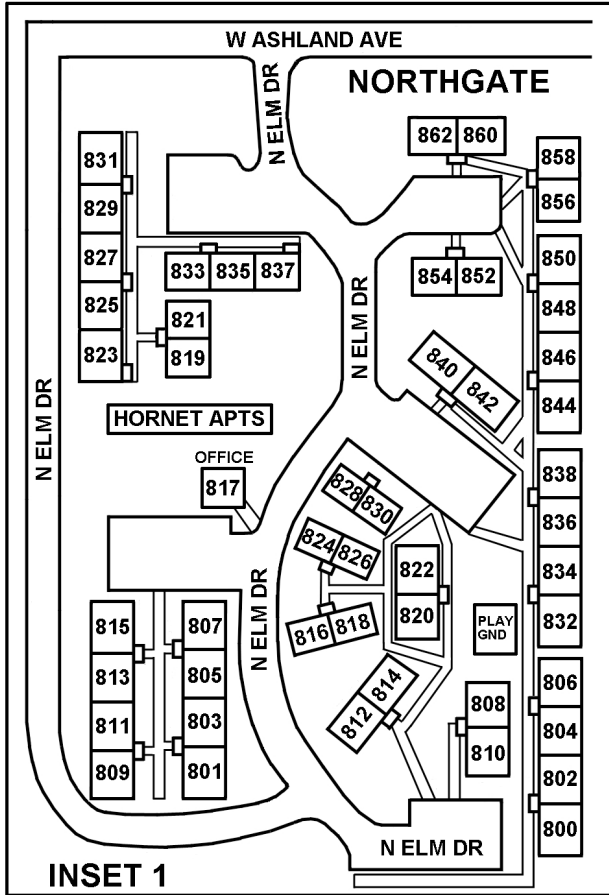

T25N - R20E

V27

SECTION 16
VINITA, OKLAHOMA

COBBLESTONE CREEK SUBDIVISION COBBLESTONE CREEK ESTATES NORTHGATE

1-27-2015

REVISED 7-20-2021
CRAIG COUNTY E911

INSET 1

SEE PAGE 13
1400

SEE PAGE V6

SEE PAGE V6

SEE PAGE V13

SEE PAGE V13