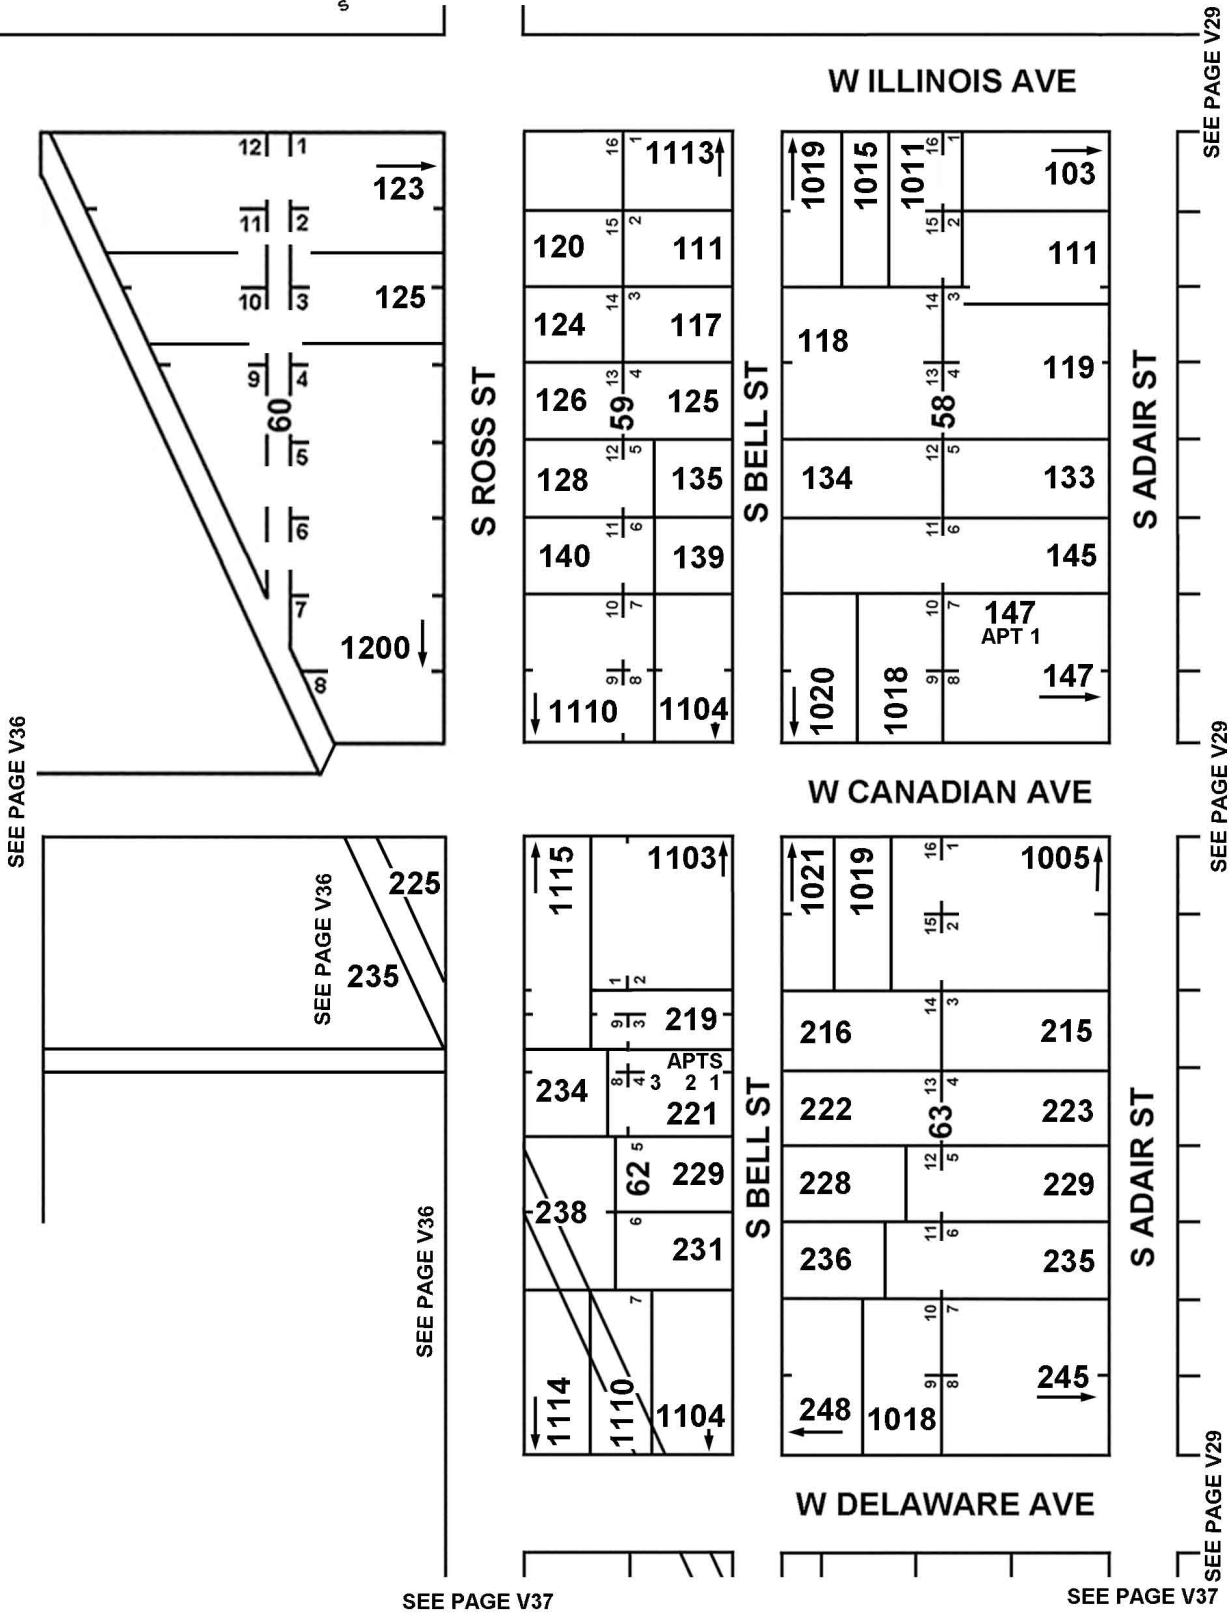

T25N - R20E

V28

SECTION 16 & 21

VINITA ORIGINAL TOWN
BLKS. 58-60 & 62-63

VINITA, OKLAHOMA

1-27-2015
REVISED 8-27-2018
CRAIG COUNTY E911

SEE PAGE V20

SEE PAGE V36

SEE PAGE V29

SEE PAGE V29

SEE PAGE V37

SEE PAGE V37