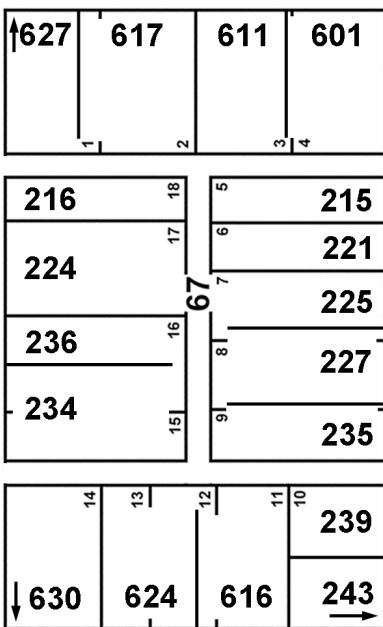

# T25N - R20E

SECTION 16, 21 & 22

VINITA, OKLAHOMA

### W ILLINOIS AVE

S FOREMAN ST

S GUNTER ST

S MILLER ST

S SMITH ST

SEE PAGE V29

SEE PAGE V31

### W CANADIAN AVE

S FOREMAN ST

S GUNTER ST

S MILLER ST

S SMITH ST

SEE PAGE V29

SEE PAGE V31

### W DELAWARE AVE

SEE PAGE V39

SEE PAGE V39

SEE PAGE V39