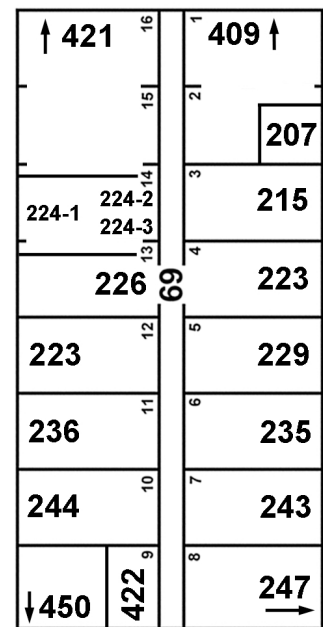

# T25N - R20E

SECTION 16, 21 & 22

VINITA, OKLAHOMA

### W ILLINOIS AVE

S FOREMAN ST

S GUNTER ST

S MILLER ST

S SMITH ST

SEE PAGE V29

SEE PAGE V31

### W CANADIAN AVE

S FOREMAN ST

S GUNTER ST

S MILLER ST

S SMITH ST

SEE PAGE V29

SEE PAGE V31

### W DELAWARE AVE

SEE PAGE V39

SEE PAGE V39

SEE PAGE V39