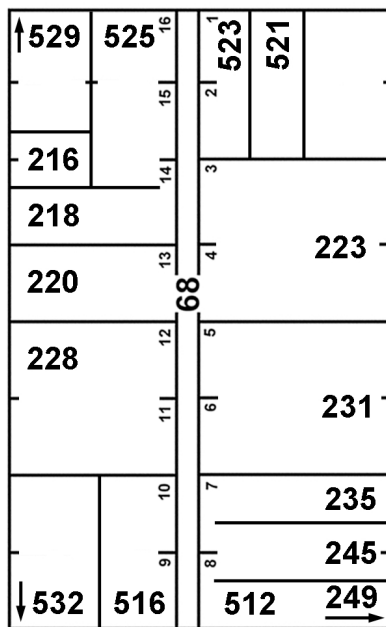

# T25N - R20E

SECTION 16, 21 & 22

VINITA, OKLAHOMA

### W ILLINOIS AVE

S FOREMAN ST

S GUNTER ST

S MILLER ST

S SMITH ST

SEE PAGE V29

SEE PAGE V31

### W CANADIAN AVE

S FOREMAN ST

S GUNTER ST

S MILLER ST

S SMITH ST

SEE PAGE V29

SEE PAGE V31

### W DELAWARE AVE

SEE PAGE V39

SEE PAGE V39

SEE PAGE V39