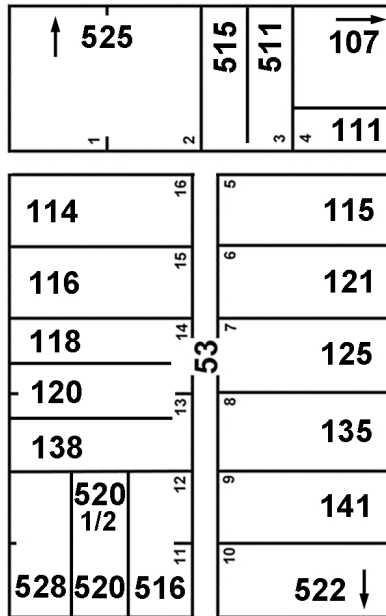

# T25N - R20E

SECTION 16, 21 & 22

VINITA, OKLAHOMA

### W ILLINOIS AVE

### W ILLINOIS AVE

S FOREMAN ST

S GUNTER ST

S MILLER ST

S SMITH ST

SEE PAGE V29

SEE PAGE V31

### W DELAWARE AVE

SEE PAGE V39

SEE PAGE V39

SEE PAGE V39