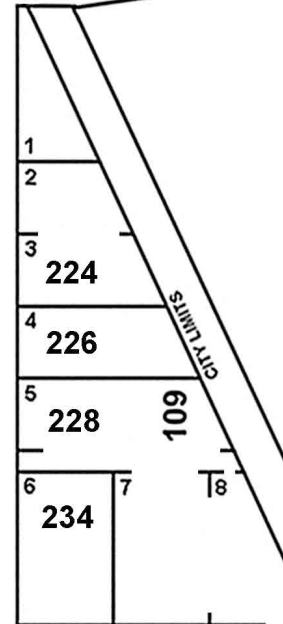

# T25N - R20E

SECTION 22

VINITA, OKLAHOMA

### E ILLINOIS AVE

S 2ND ST

S 3RD ST

S 4TH ST

### E CANADIAN AVE

S 2ND ST

S 3RD ST

S 4TH ST

S 5TH ST

### E DELAWARE AVE

SEE PAGE V32

SEE PAGE V42

SEE PAGE V42

SEE PAGE V43

SEE PAGE 34