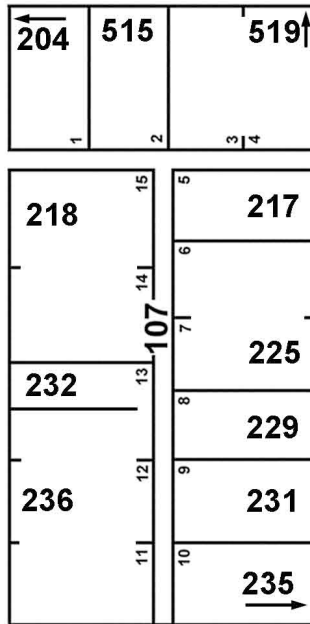

# T25N - R20E

SECTION 22

VINITA, OKLAHOMA

### E ILLINOIS AVE

S 2ND ST

S 3RD ST

S 4TH ST

### E CANADIAN AVE

S 2ND ST

S 3RD ST

S 4TH ST

S 5TH ST

### E DELAWARE AVE

SEE PAGE V32

SEE PAGE V42

SEE PAGE V42

SEE PAGE V43

SEE PAGE 34