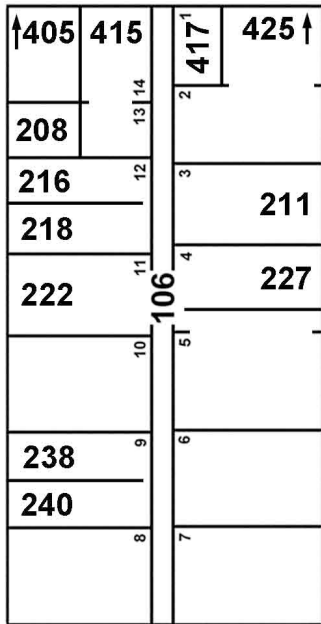

# T25N - R20E

SECTION 22

VINITA, OKLAHOMA

### E ILLINOIS AVE

S 2ND ST

S 3RD ST

S 4TH ST

### E CANADIAN AVE

S 2ND ST

S 3RD ST

S 4TH ST

S 5TH ST

### E DELAWARE AVE

SEE PAGE V32

SEE PAGE V42

SEE PAGE V42

SEE PAGE V43

SEE PAGE 34