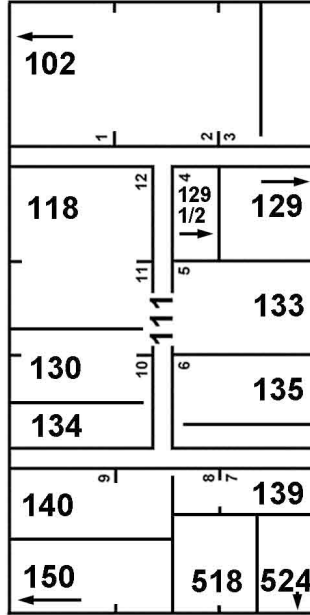

# T25N - R20E

SECTION 22

VINITA, OKLAHOMA

# V33

1-27-2015

REVISED 9-7-2018

CRAIG COUNTY E911

SEEPAGE V25

SEE PAGE V32

SEE PAGE 34

### E ILLINOIS AVE

S 2ND ST

S 3RD ST

S 4TH ST