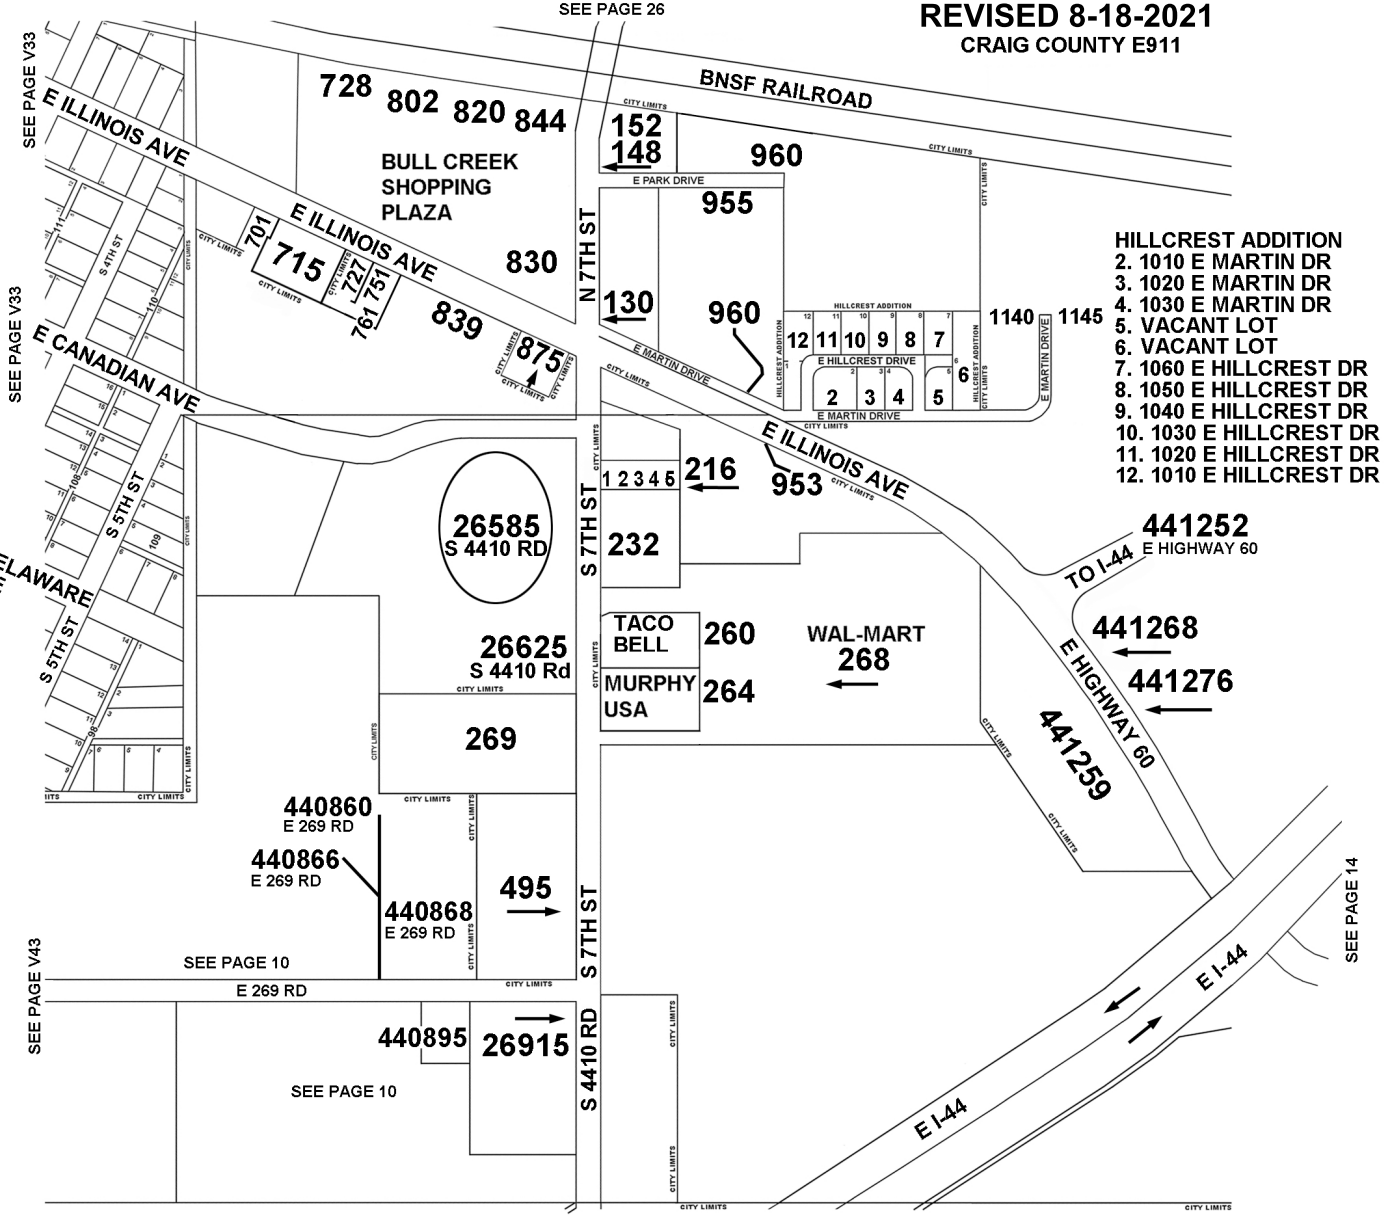

**T25N - R20E**  
 SECTION 22 & 23  
 VINITA, OKLAHOMA

**V34**

**2-2-2015**  
**REVISED 8-18-2021**  
 CRAIG COUNTY E911

SEE PAGE 26

- HILLCREST ADDITION**
2. 1010 E MARTIN DR
  3. 1020 E MARTIN DR
  4. 1030 E MARTIN DR
  5. VACANT LOT
  6. VACANT LOT
  7. 1060 E HILLCREST DR
  8. 1050 E HILLCREST DR
  9. 1040 E HILLCREST DR
  10. 1030 E HILLCREST DR
  11. 1020 E HILLCREST DR
  12. 1010 E HILLCREST DR

SEE PAGE V33

SEE PAGE V33

SEE PAGE V33

SEE PAGE V43

SEE PAGE 10  
 E 269 RD

SEE PAGE 10

SEE PAGE 14

SEE PAGE 14