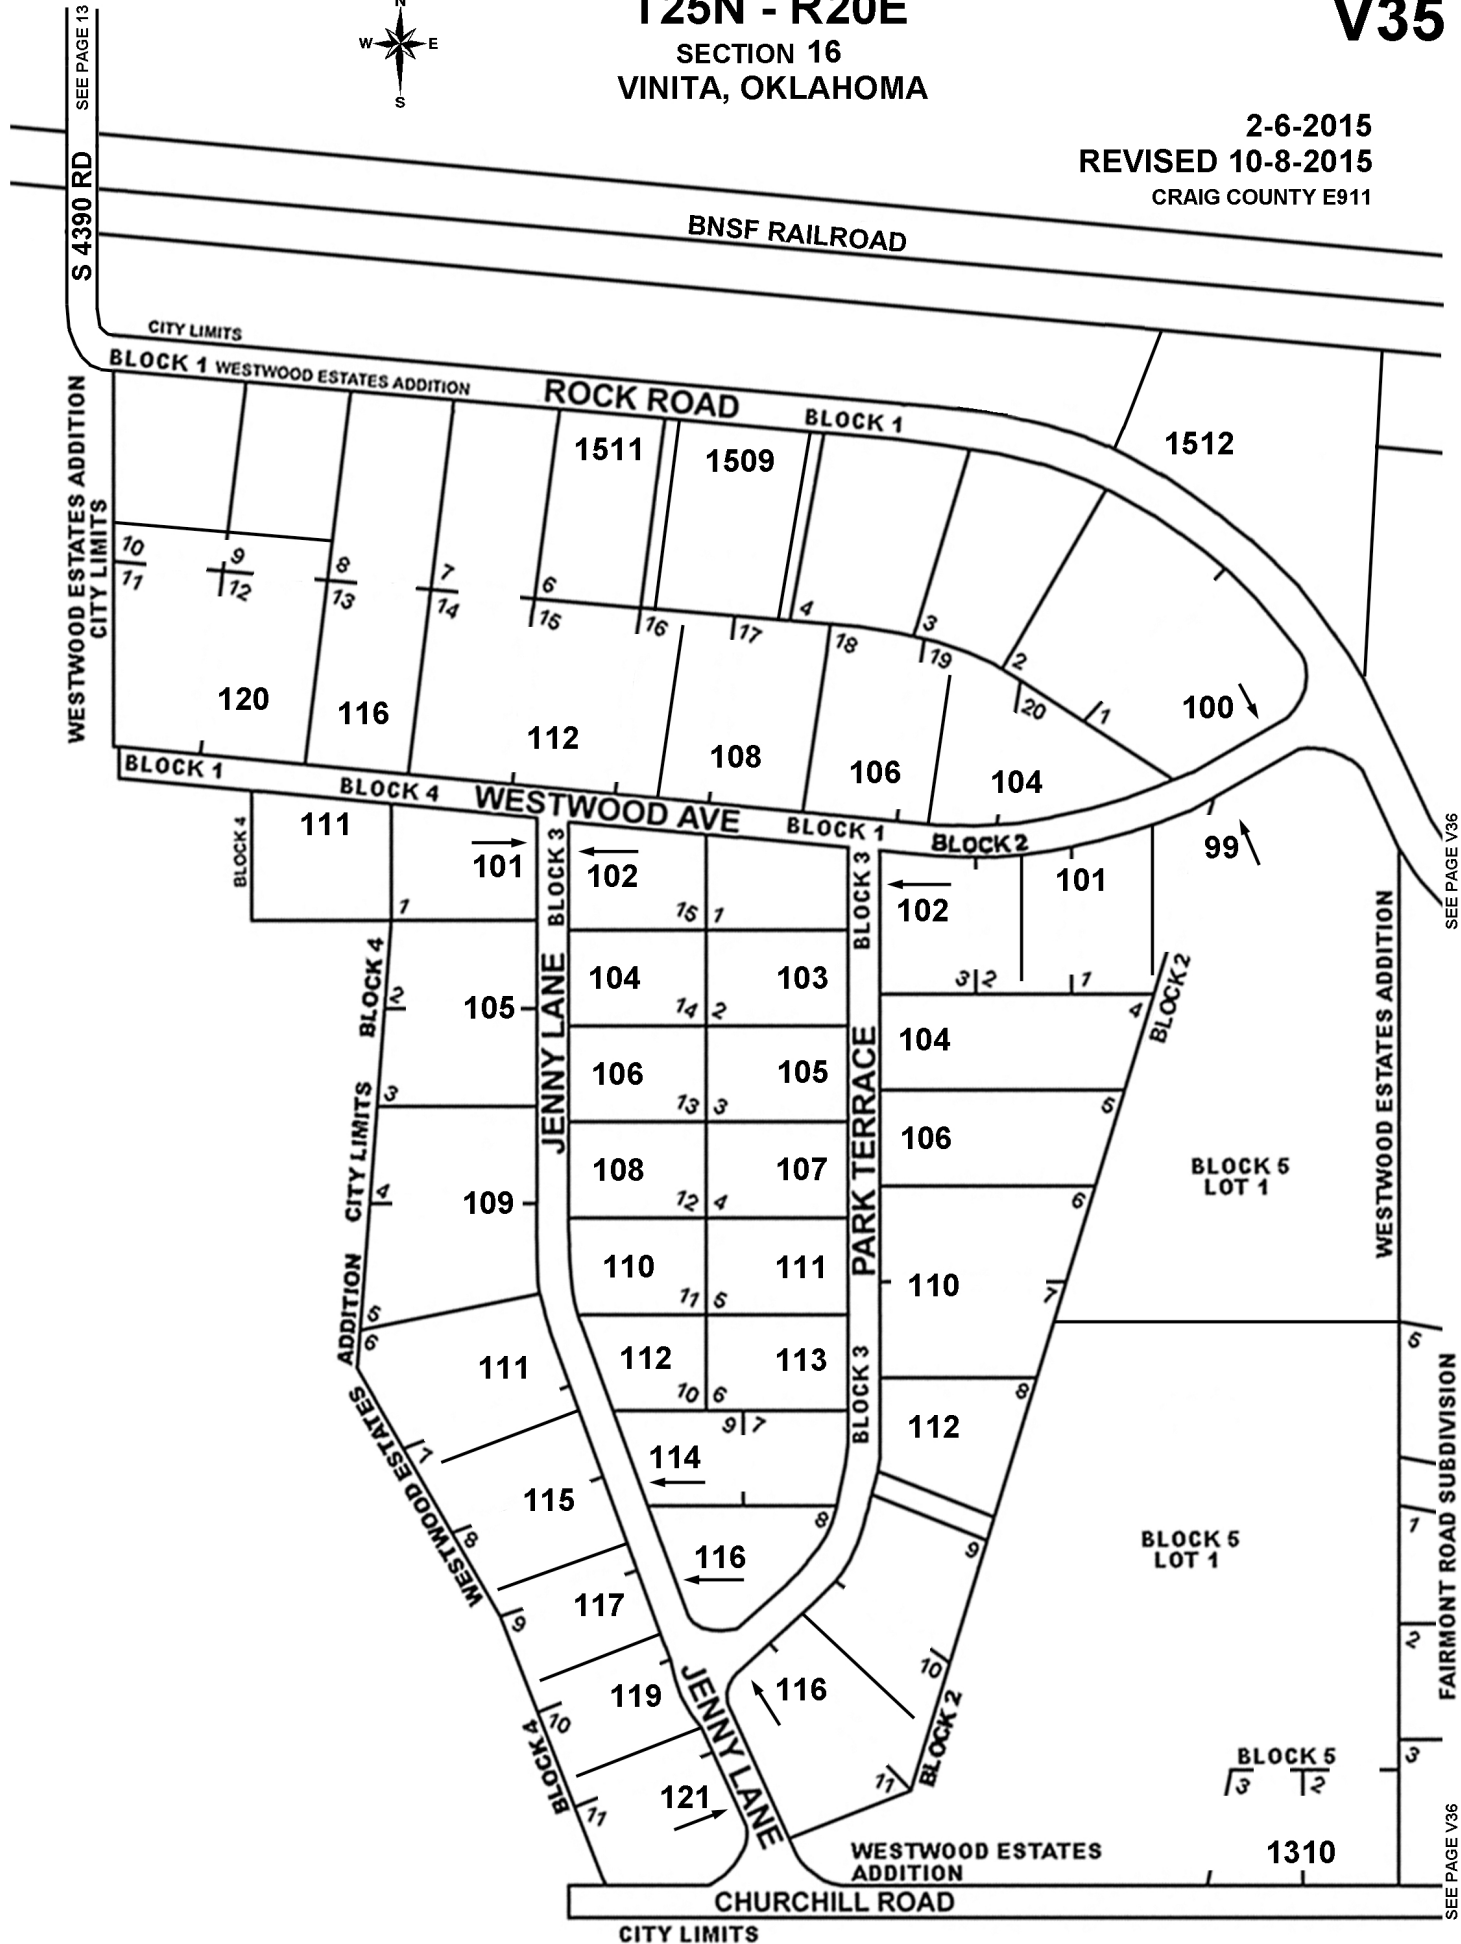

T25N - R20E
SECTION 16
VINITA, OKLAHOMA

V35

2-6-2015
REVISED 10-8-2015
CRAIG COUNTY E911

SEE PAGE V36

SEE PAGE V36