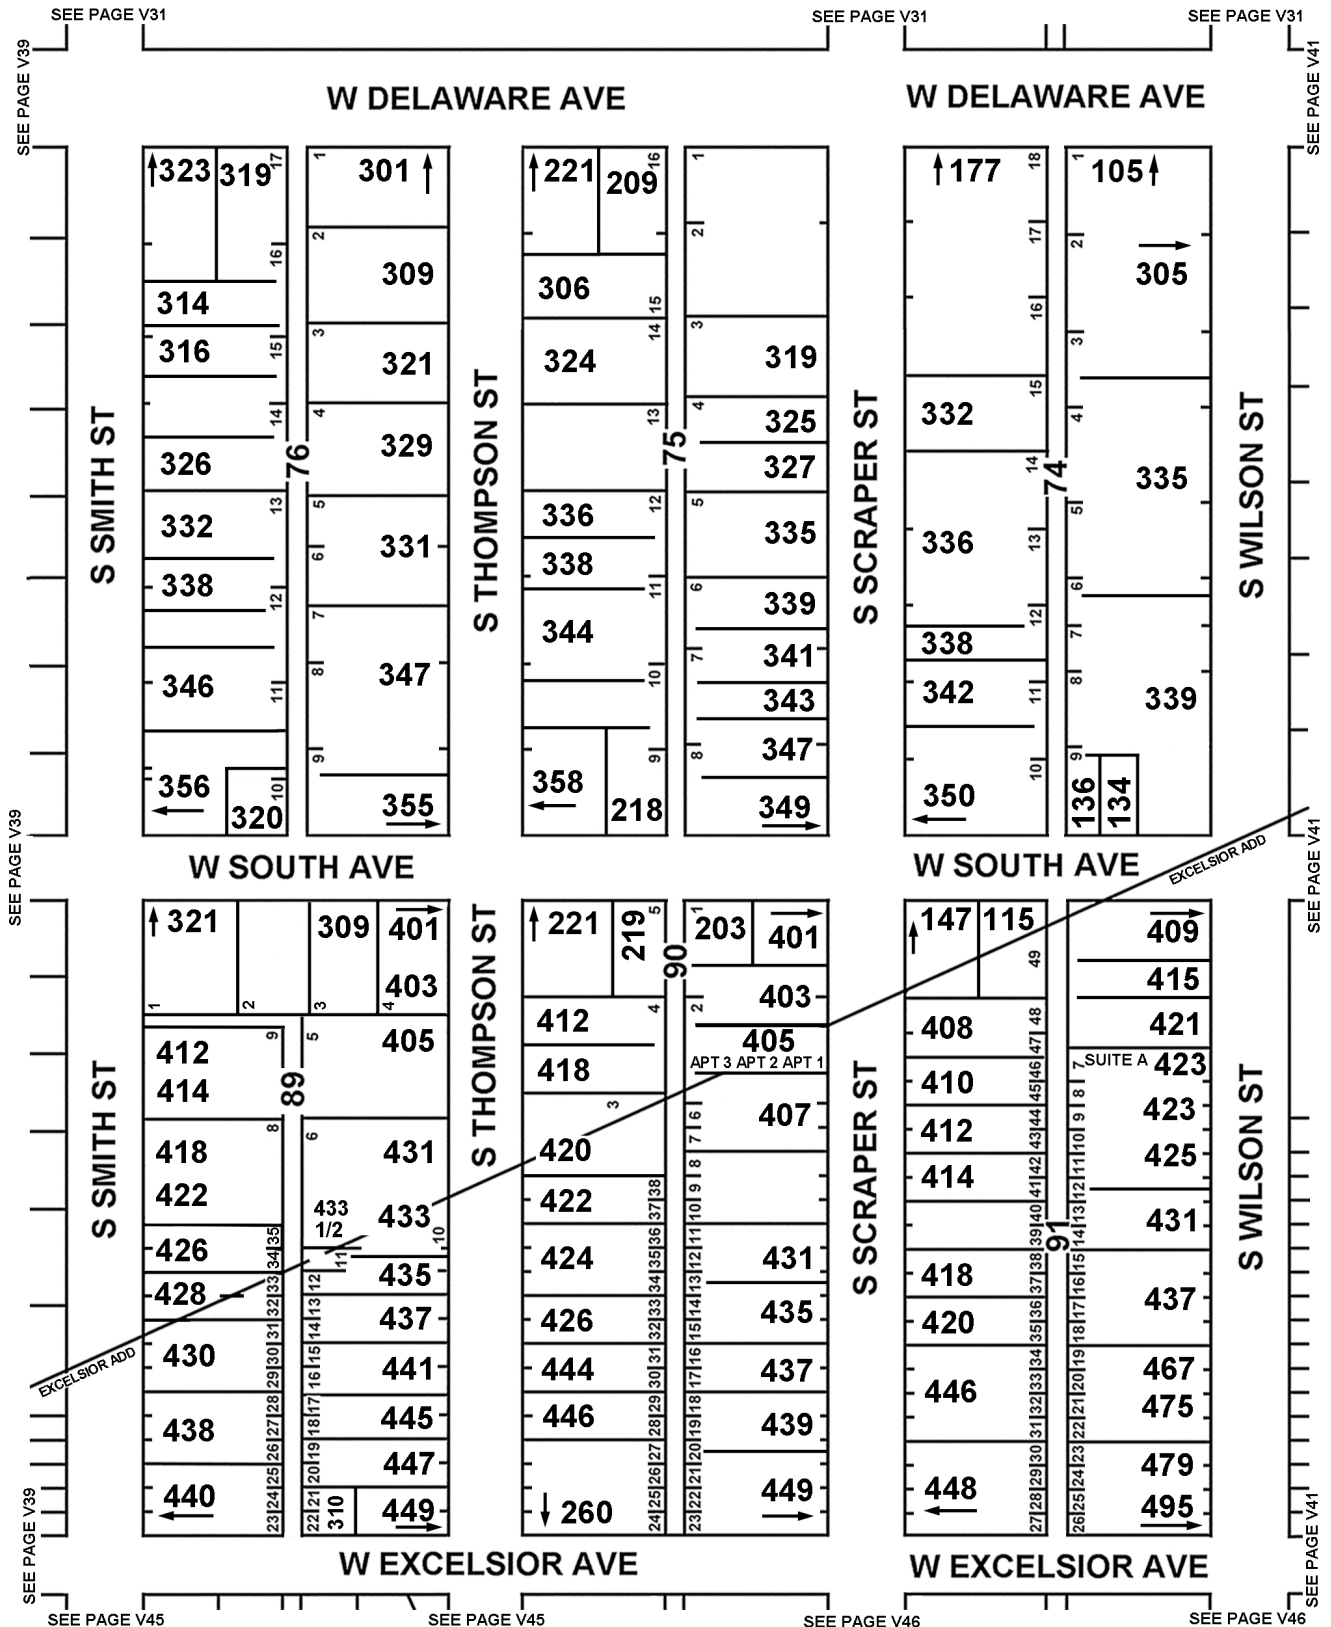

T25N - R20E
SECTION 16
VINITA, OKLAHOMA
VINITA ORIGINAL TOWN
EXCELSIOR ADDITION

V40

2-9-2015
REVISED 11-20-2018
CRAIG COUNTY E911

SEE PAGE V31

SEE PAGE V31

SEE PAGE V31

SEE PAGE V39

SEE PAGE V41

SEE PAGE V41

SEE PAGE V39

SEE PAGE V45

SEE PAGE V45

SEE PAGE V46

SEE PAGE V46