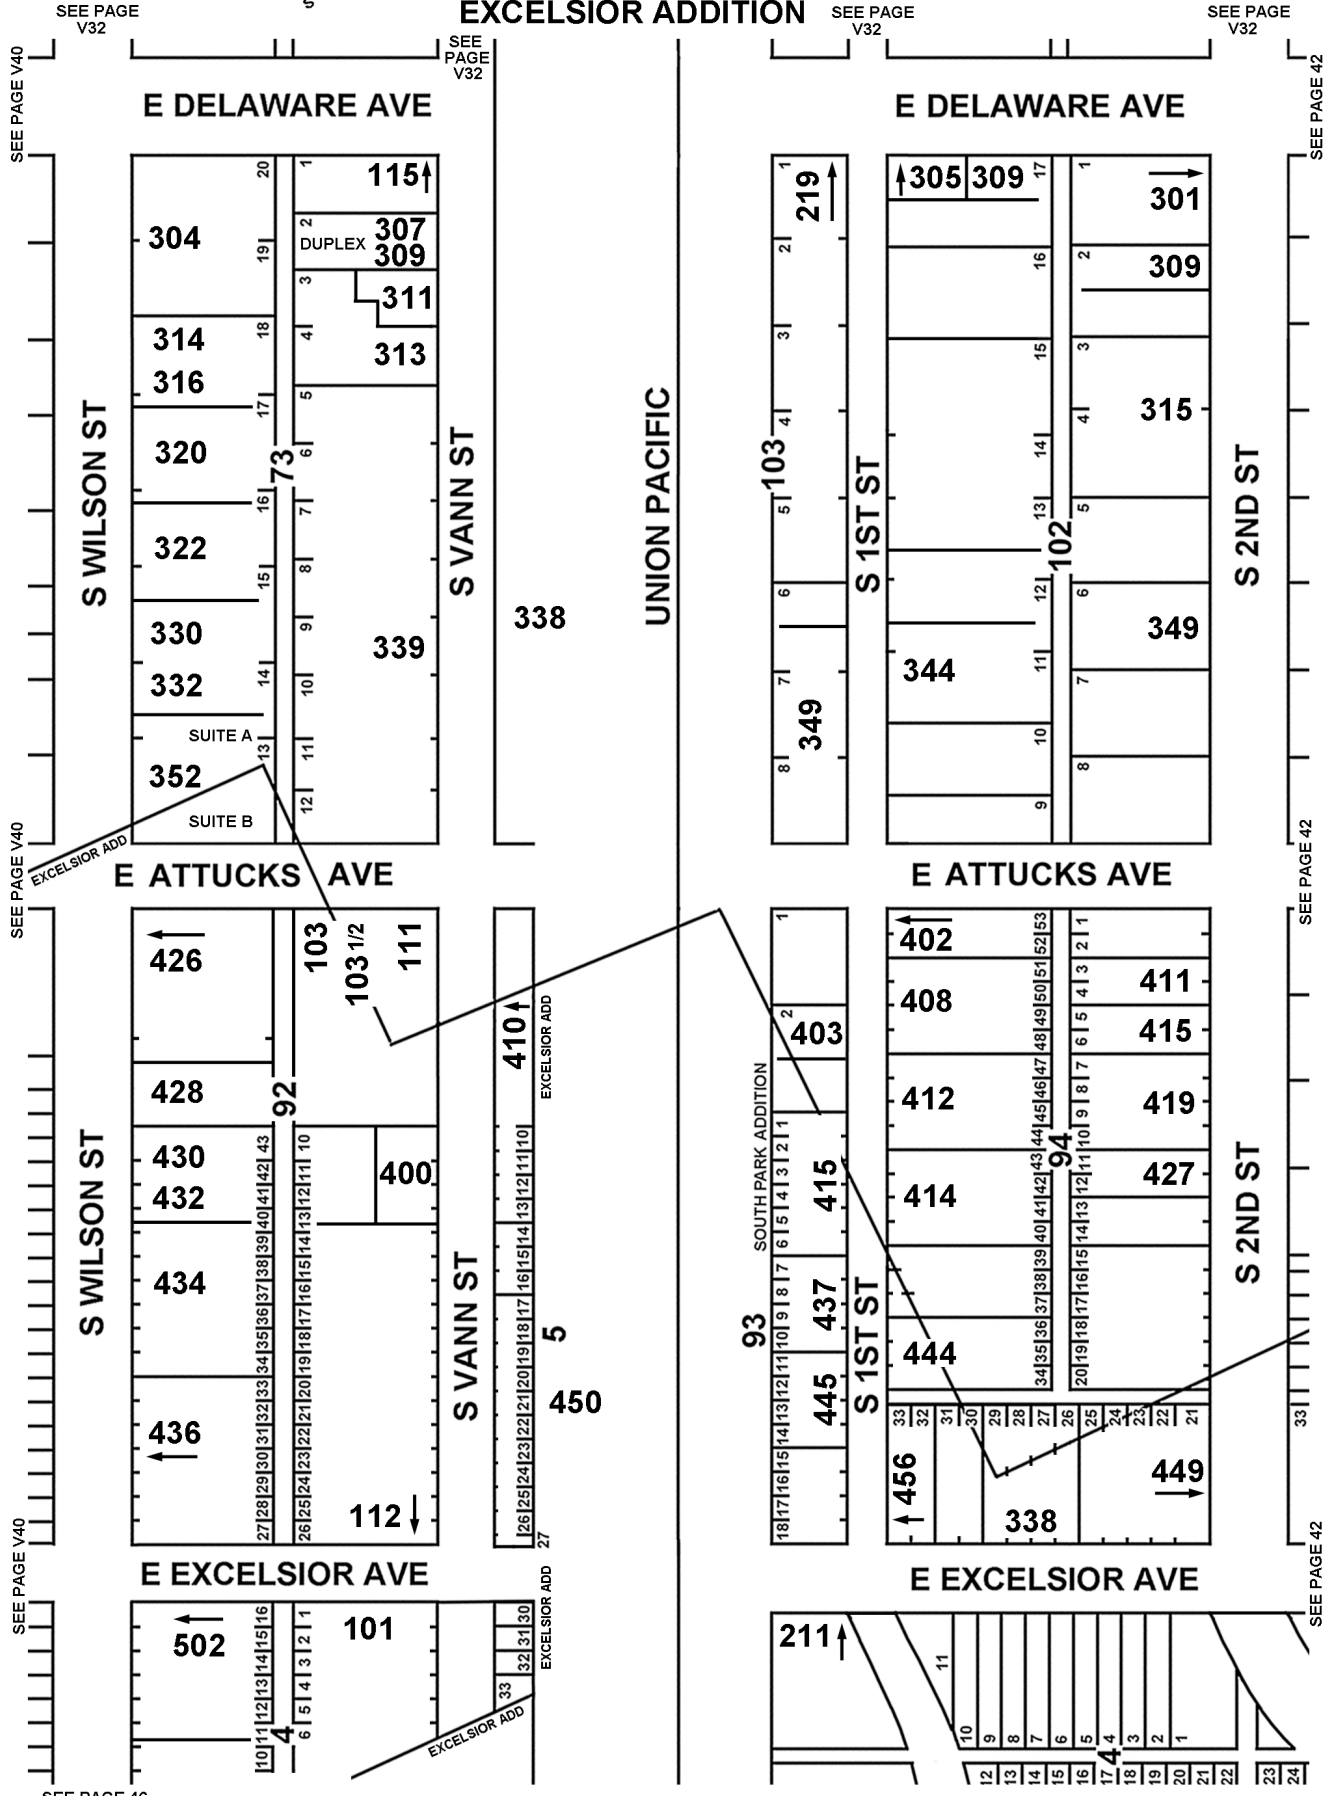

T25N - R20E

V41

SECTION 16

VINITA, OKLAHOMA

VINITA ORIGINAL TOWN
SOUTH PARK ADDITION
EXCELSIOR ADDITION

2-9-2015
REVISED 4-11-2019
CRAIG COUNTY E911

SEE PAGE V40

SEE PAGE V32

SEE PAGE V32

SEE PAGE V32

SEE PAGE V32

SEE PAGE 42

SEE PAGE 42

SEE PAGE 42

SEE PAGE V40

SEE PAGE 46