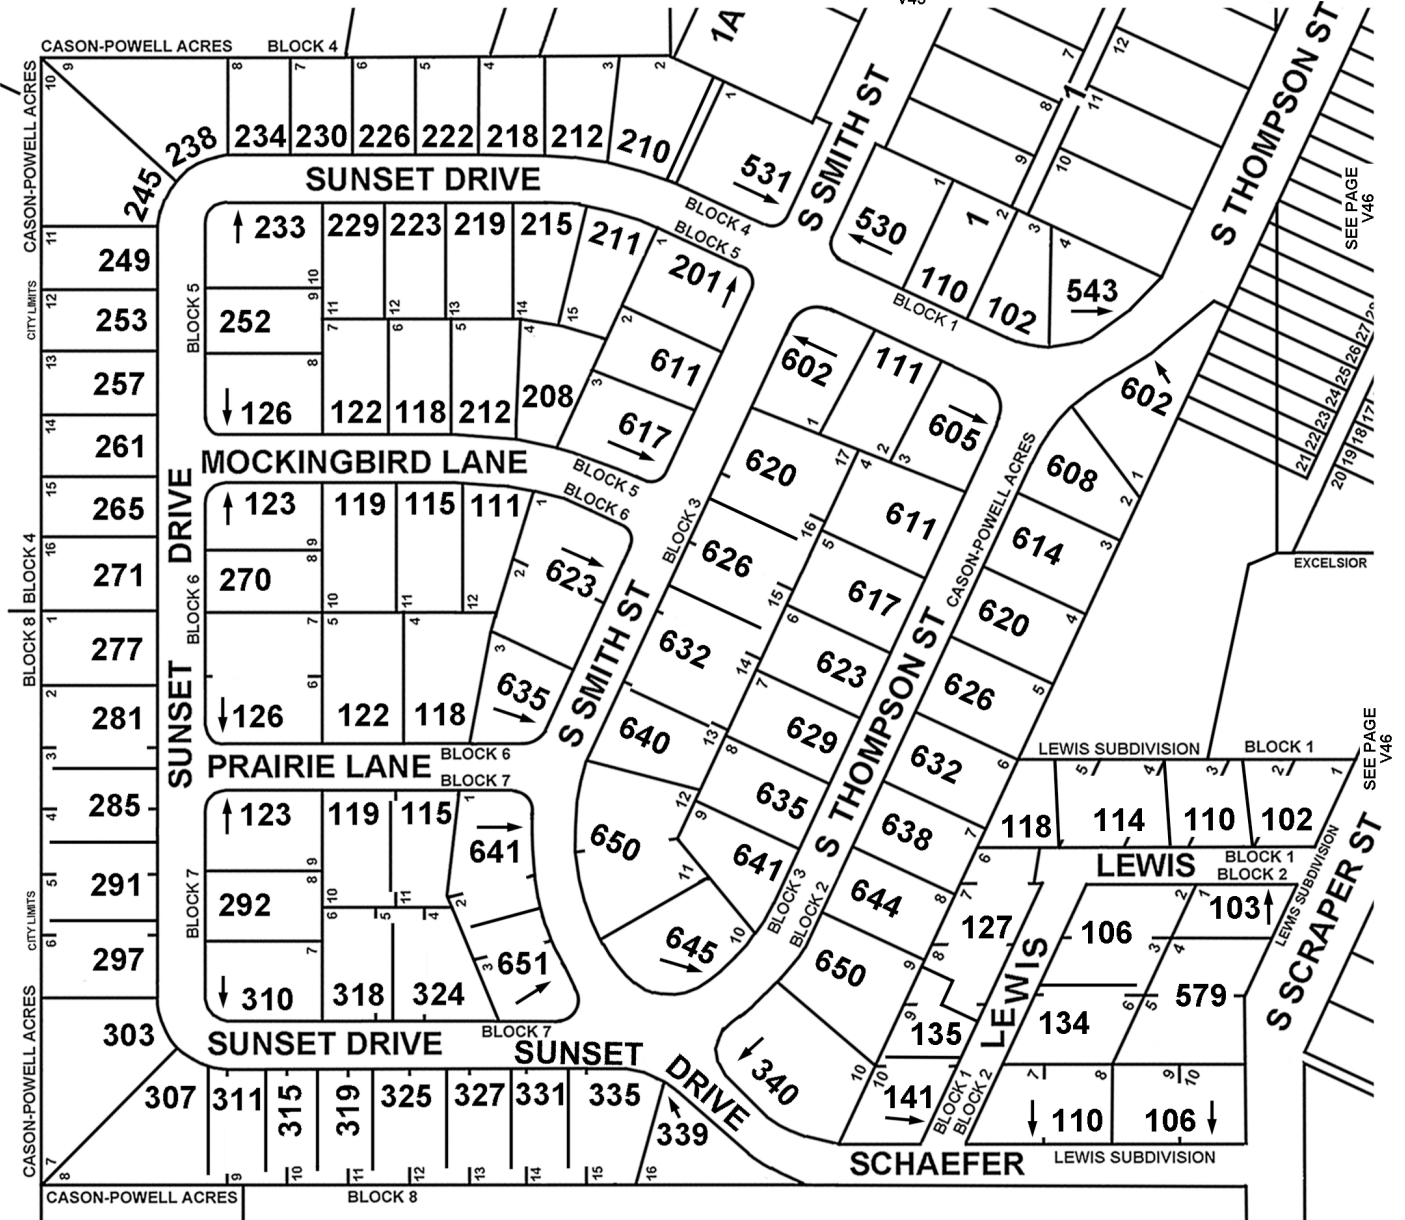

# V47

SECTION 21  
VINITA, OKLAHOMA

CASON-POWELL ACRES  
LEWIS SUBDIVISION

2-9-2015  
REVISED 11-03-2015

CRAIG COUNTY E911

SEE PAGE V45

SEE PAGE V45

SEE PAGE V46