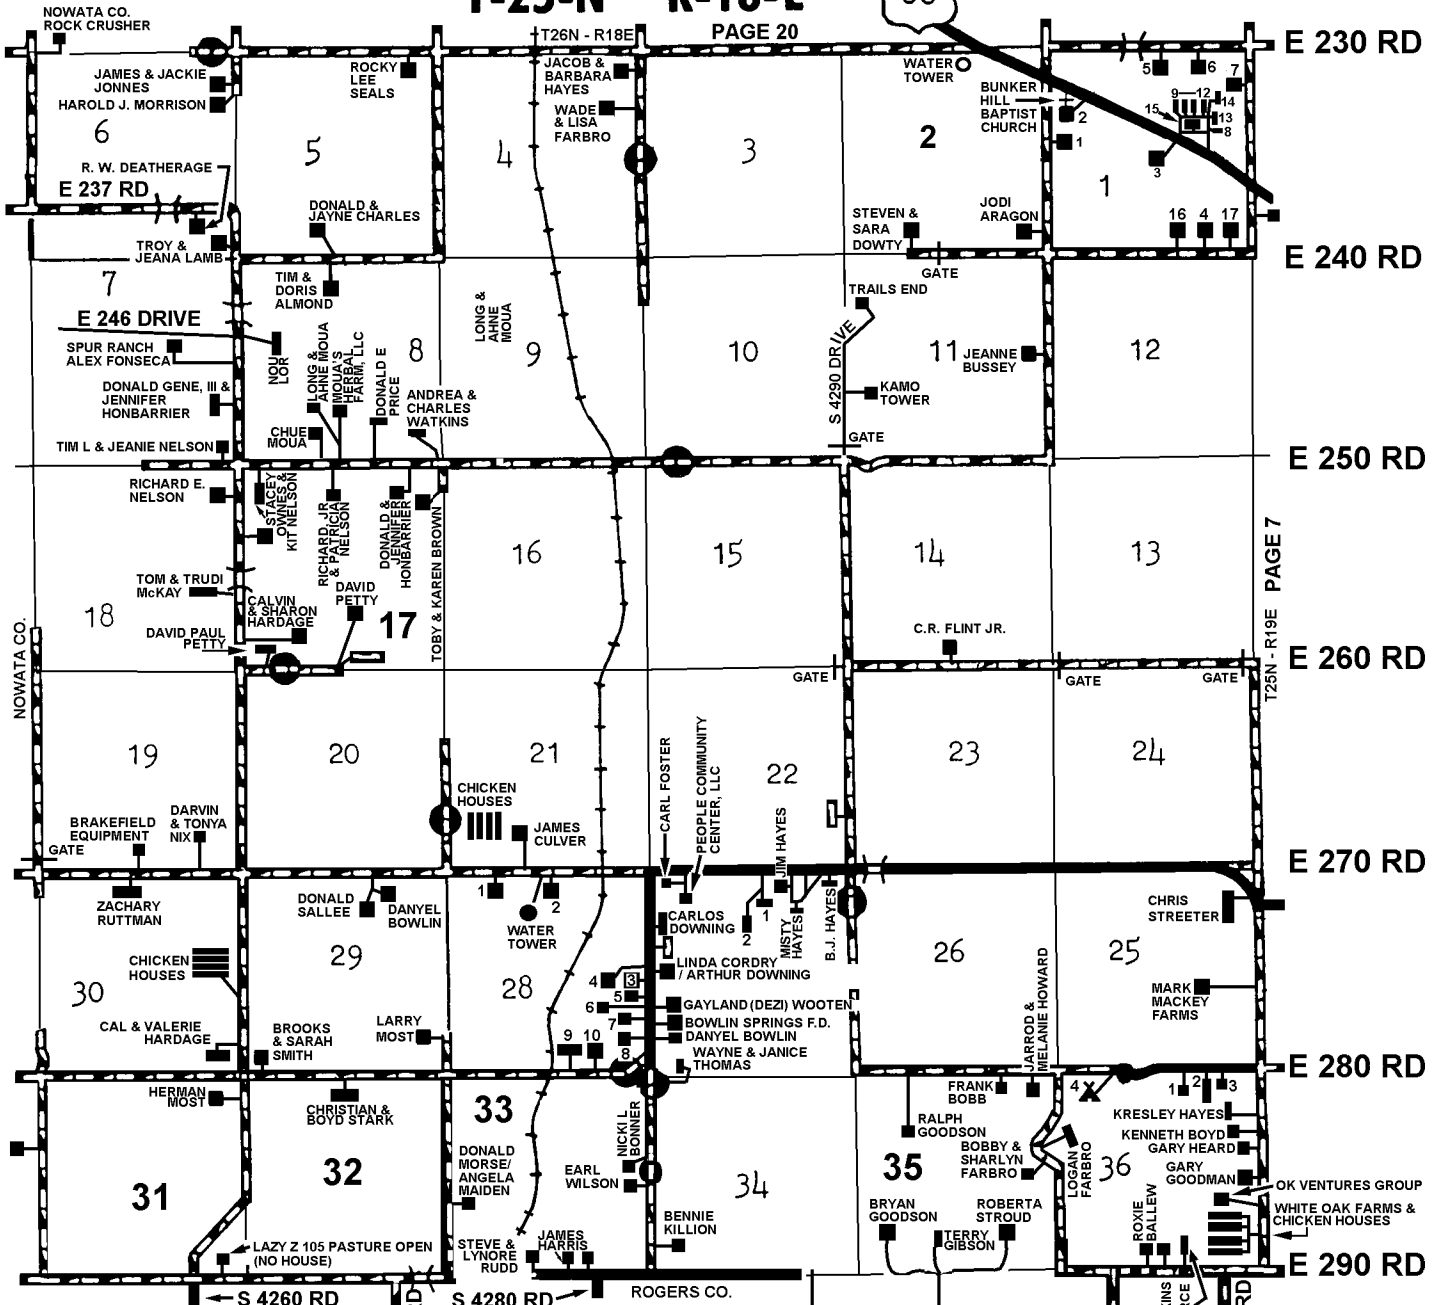

S 4250 RD

S 4260 RD

S 4270 RD

S 4280 RD

S 4290 RD

S 4300 RD

S 4310 RD

T-25-N R-18-E

PAGE 20

SECTION 1

- 1. VACANT
- 2. BUNKER HILL BAPTIST CHURCH
- 3. KEITH & KATHY SWAN
- 4. WESLEY C ALLISON
- 5. GARY & ANNA ARNOLD
- 6. CHRISTOPHER J POTTER
- 7. RONNIE & BILLYE WATKINS
- 8. VACANT
- 9. JIM ROGERS
- 10. BEN MILLS / MINDY KELSEY
- 11. SASHA WARFORD / BRIAN LITTLEFIELD
- 12. APRIL AGUILER / MATT MOSLEY
- 13. VACANT
- 14. GARY & JUDY MILLS
- 15. STORE BLDG.
- 16. WESLEY ALLISON (NEW HOUSE)
- 17. DYLAN ALLISON (NEW HOUSE)

SECTION 27

- 1. PAHOVA VANG, THA VENG
- 2. VANG MEDICAL MARIJUANA

SECTION 28

- 1. DOUG BOWLIN
- 2. C.A. BOWLIN
- 3. L.E. BOWLIN GROCERY
- 4. BOWLIN TV SERVICE
- 5. BRENDA BOWLIN / LINDA BOWLIN
- 6. BOWLIN SIGHT PAINT & BODY
- 7. CONNIE & HUBERT L. BOWLIN
- 8. DAMON BOWLIN
- 9. ESTHER BREEDLOVE / DON GREEN
- 10. DOYLE & KENDAL BOWLIN

SECTION 36

- 1. MELISSA MEEKS
- 2.
- 3. V.L. ROACH
- 4. LOYAL SHAWNEE CERIMONIAL GROUNDS

5-29-1994  
REVISED 2-22-2023

CRAIG CO E-911  
NOTE: NAMES MAY NOT BE CURRENT