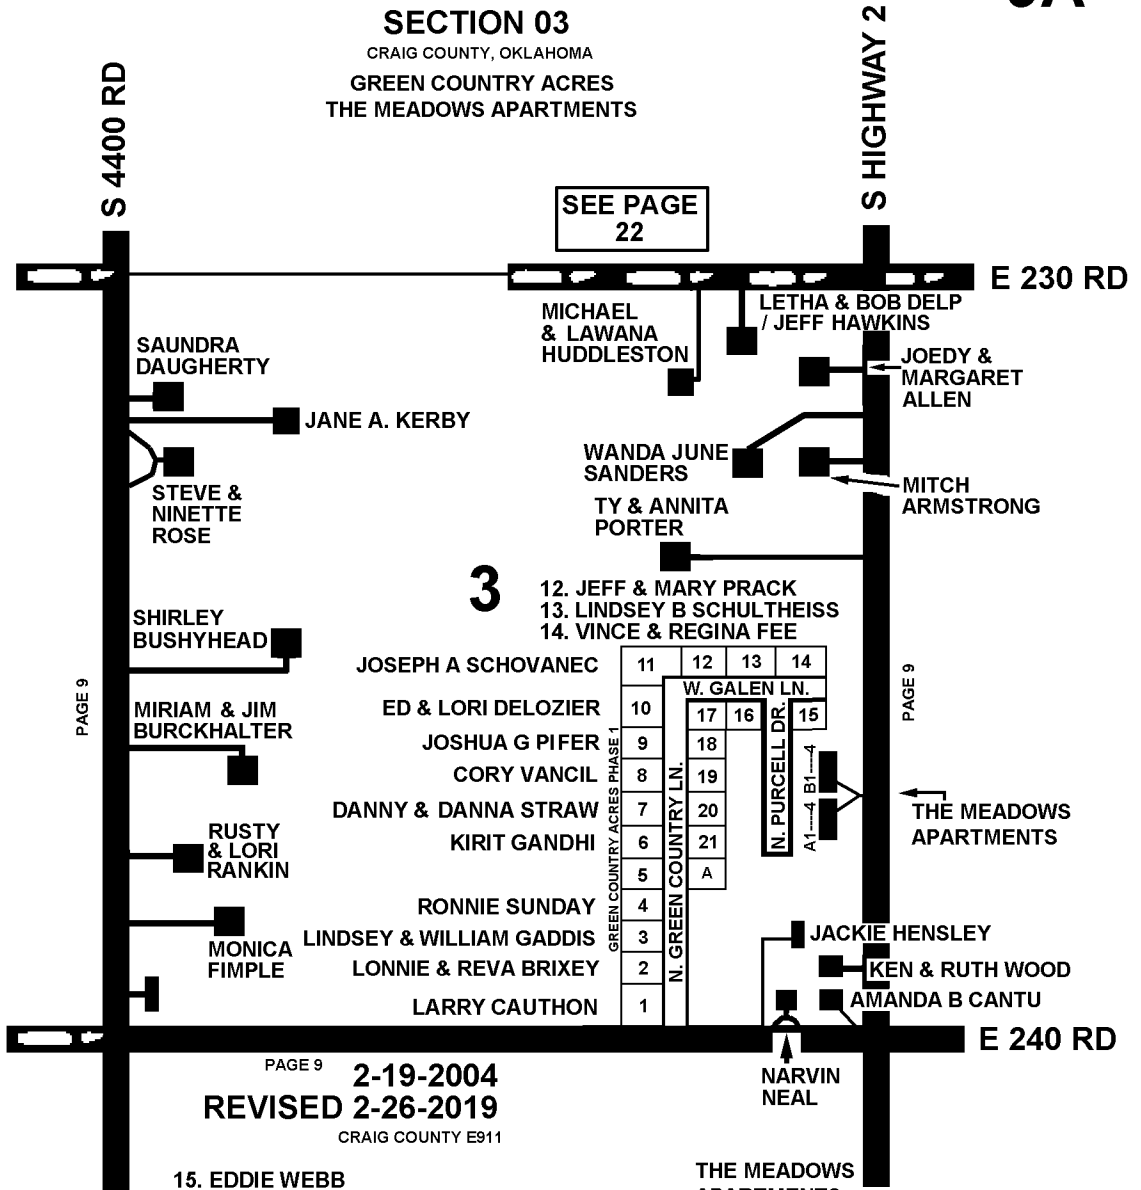

T25N - R20E
SECTION 03
 CRAIG COUNTY, OKLAHOMA
 GREEN COUNTRY ACRES
 THE MEADOWS APARTMENTS

9A

PAGE 9
 2-19-2004
REVISED 2-26-2019
 CRAIG COUNTY E911

- 15. EDDIE WEBB
- 16. KYLE LIVINGSTON
- 17. DUANE DAVENPORT
- 18. JUSTIN & HALI FULTON
- 19. JAMES TRACY
- 20. DOUGLAS & LISA McMEEN
- 21. JOE & KIM GARDNER
- A. SHANNON BROADY

- THE MEADOWS APARTMENTS**
 23731 A1 NAIR
 A2 HENSON
 A3 TYLER
 A4 MORRISON
 B1 KELLY
 B2 BAUR
 B3 CHARLOTTE RAPER
 B4 PARKS

NOTE: NAMES MAY NOT BE CURRENT