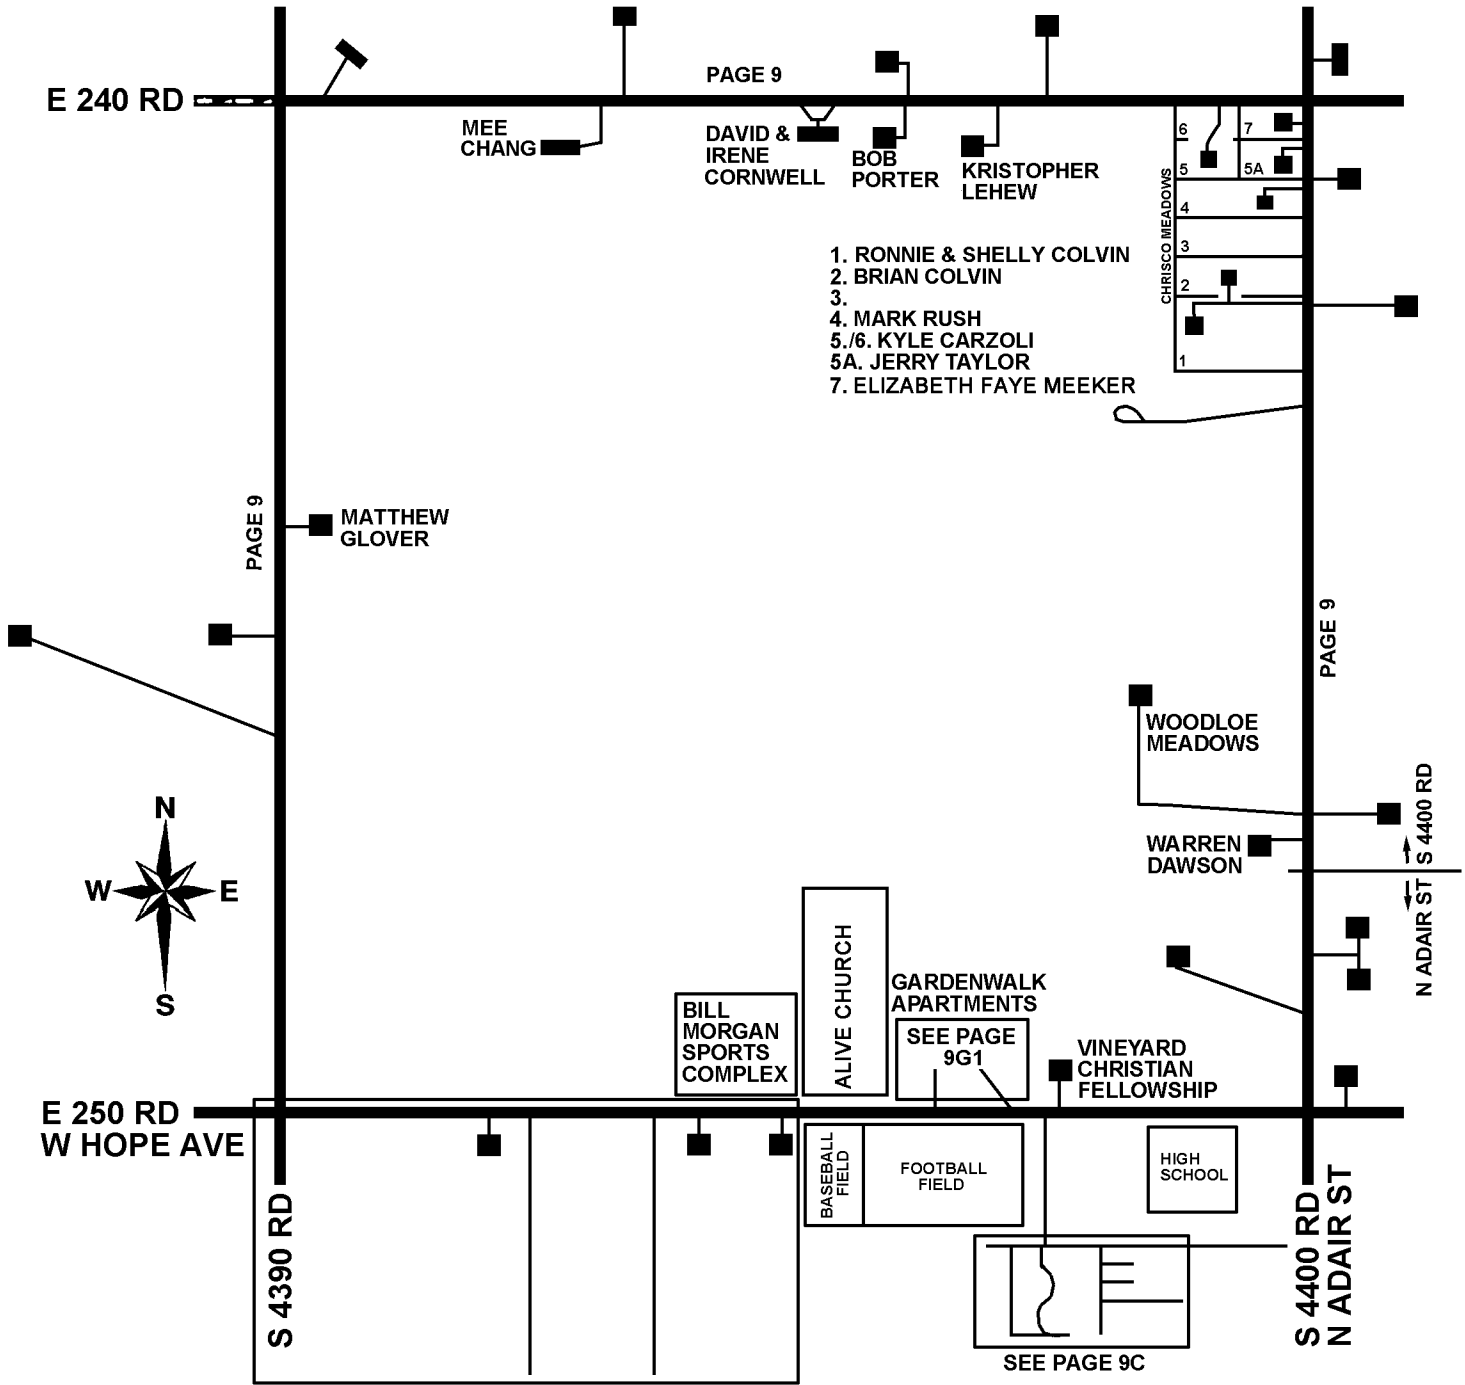

T25N - R20E
SECTION 09
CRAIG COUNTY, OKLAHOMA

9G

1. RONNIE & SHELLY COLVIN
2. BRIAN COLVIN
- 3.
4. MARK RUSH
- 5./6. KYLE CARZOLI
- 5A. JERRY TAYLOR
7. ELIZABETH FAYE MEEKER

CHRISCO MEADOWS

SEE PAGE 13

NOTE: NAMES MAY NOT BE CURRENT

4-12-2006
REVISED 11-18-2020

CRAIG COUNTY E-911