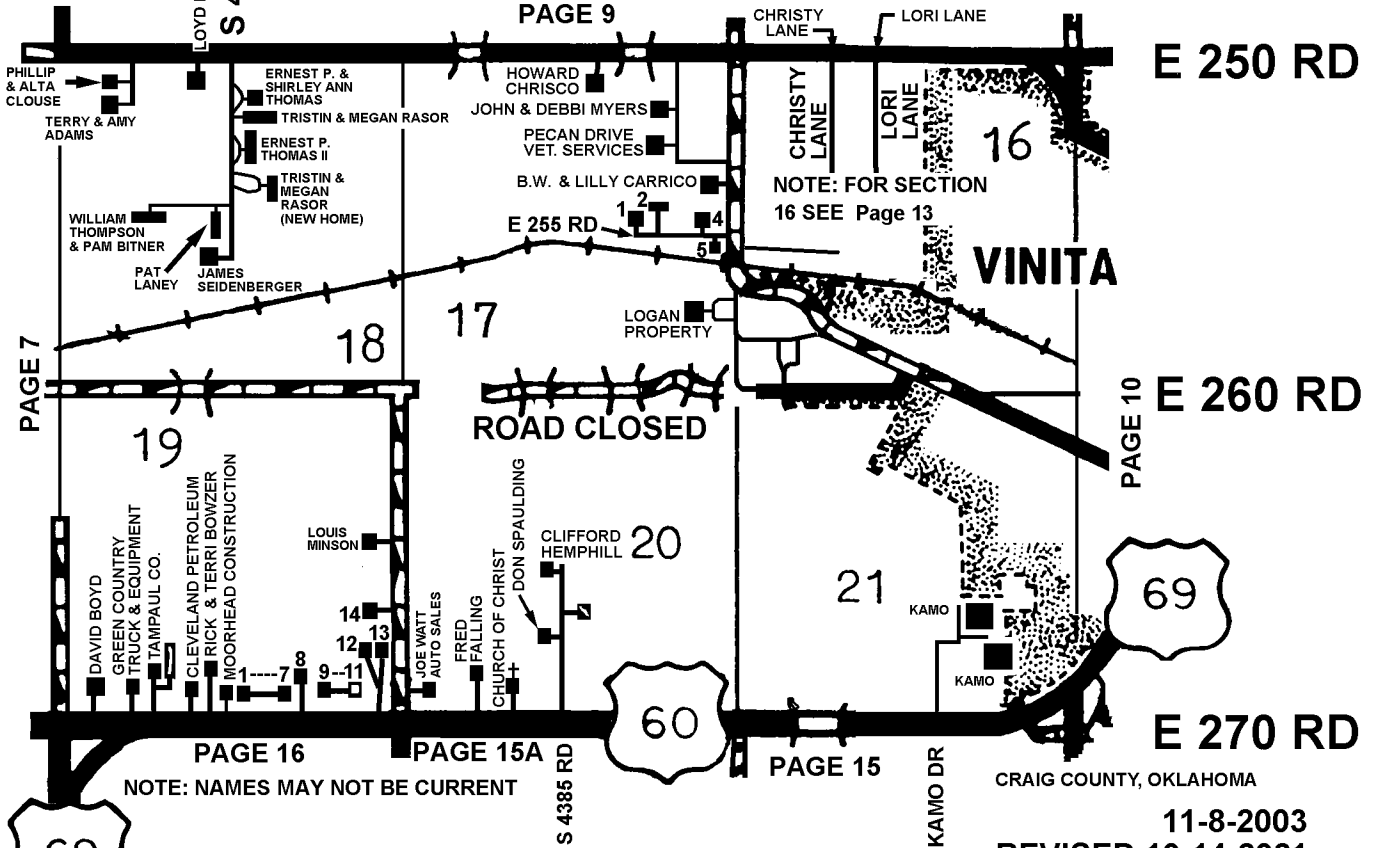

S 4370 RD

S 4380 RD

S 4390 RD

S 4400 RD

12

# T25 - R20

PAGE 9

E 250 RD

VINITA

E 260 RD

69

E 270 RD

NOTE: NAMES MAY NOT BE CURRENT

CRAIG COUNTY, OKLAHOMA

11-8-2003  
REVISED 10-14-2021  
CRAIG COUNTY E-911

- SECTION 17**
1. LOUIE M., JR. & GLORIA DYER
  2. LYNN GRAHAM
  4. REGAN PORTER
  5. JOHN FIELDS

- SECTION 19**
1. ALLEN & MARY WEBSTER
  - 2.
  3. HENRY GOFORTH / ROBIN HELTON
  4. KATI ALMARODE
  5. JACKIE CORLEY / DARREL LONG
  6. KELLY HERMAN
  7. JAMIE WOOLMAN & LADIGO RAMIREZ-SMITH
  8. ALAN & BETH HILBURN
  9. WESTERN MOTEL
  10. HI-WAY CAFE
  11. VACANT
  12. FOREMAN'S BODY SHOP
  13. JUNIOR'S WRECKER SERVICE
  14. ROBERT FOREMAN