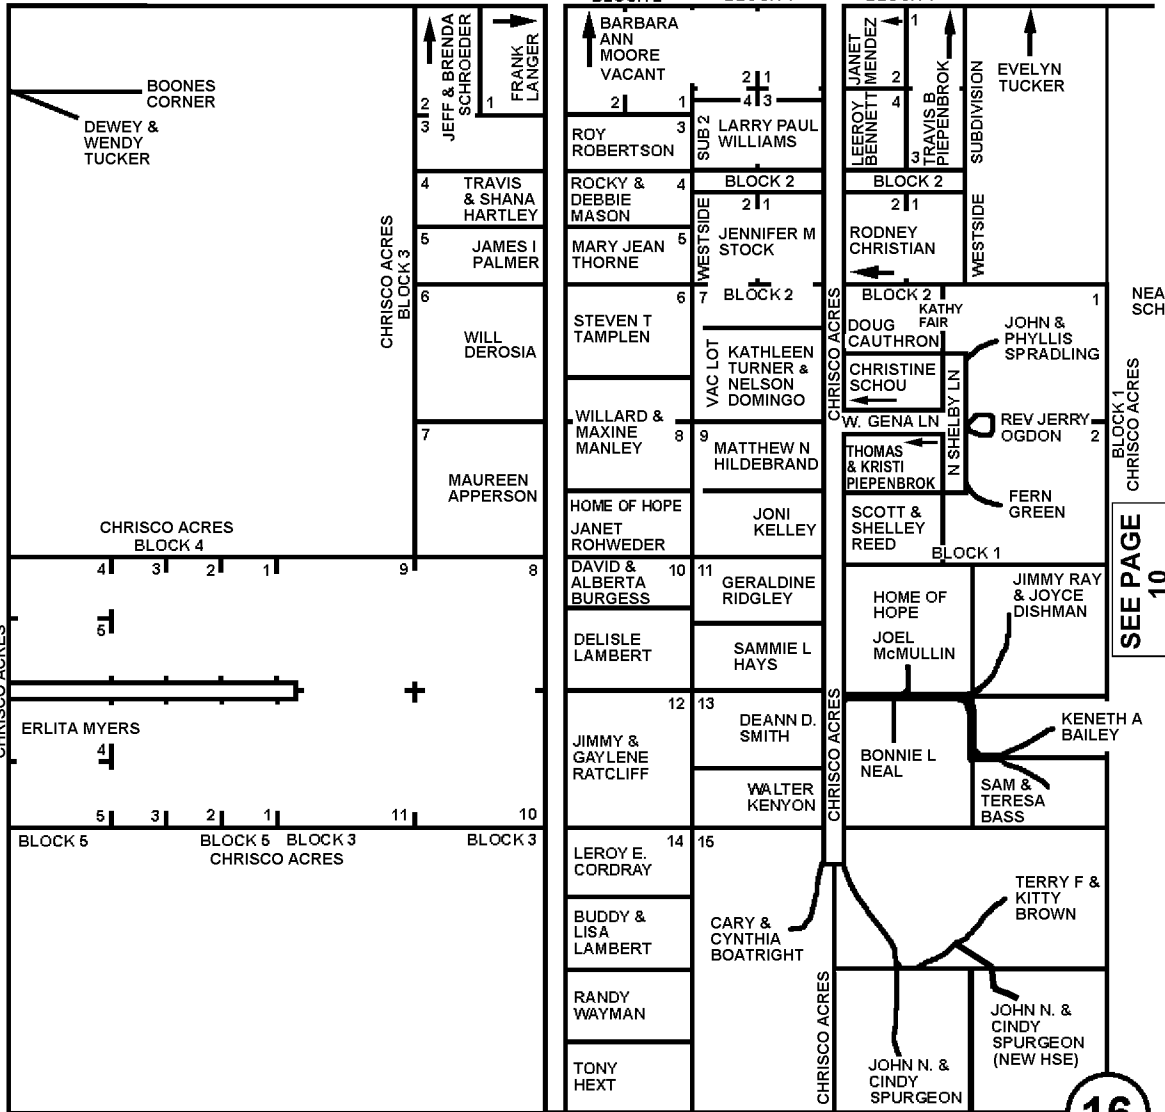

T25N - R20E

SECTION 16

CRAIG COUNTY, OKLAHOMA

CHRISCO ACRES SUBDIVISION
WESTSIDE SUBDIVISION
WESTSIDE SUBDIVISION 2

S 4390 RD

CHRISTY LANE

LORI LANE

SEE PAGE 09

SEE PAGE 09

E 250 RD
W HOPE AVE

CHRISCO ACRES WESTSIDE SUB 2 WESTSIDE SUBDIVISION NE Corner NW 1/4

NEAL G. SCHOU

SEE PAGE 10

NOTE: NAMES MAY NOT BE CURRENT

BLOCK 2
CRISCO ACRES

5-9-1995

REVISED 10-14-2021

CRAIG COUNTY E-911

16

SEE PAGE 12

E 255 RD

SEE PAGE 09

RATCLIFF RANCH SHOP
VACANT HOUSE
LONNIE & PAULA MITCHELL
HARLEY MITCHELL

BURLINGTON NORTHERN RR