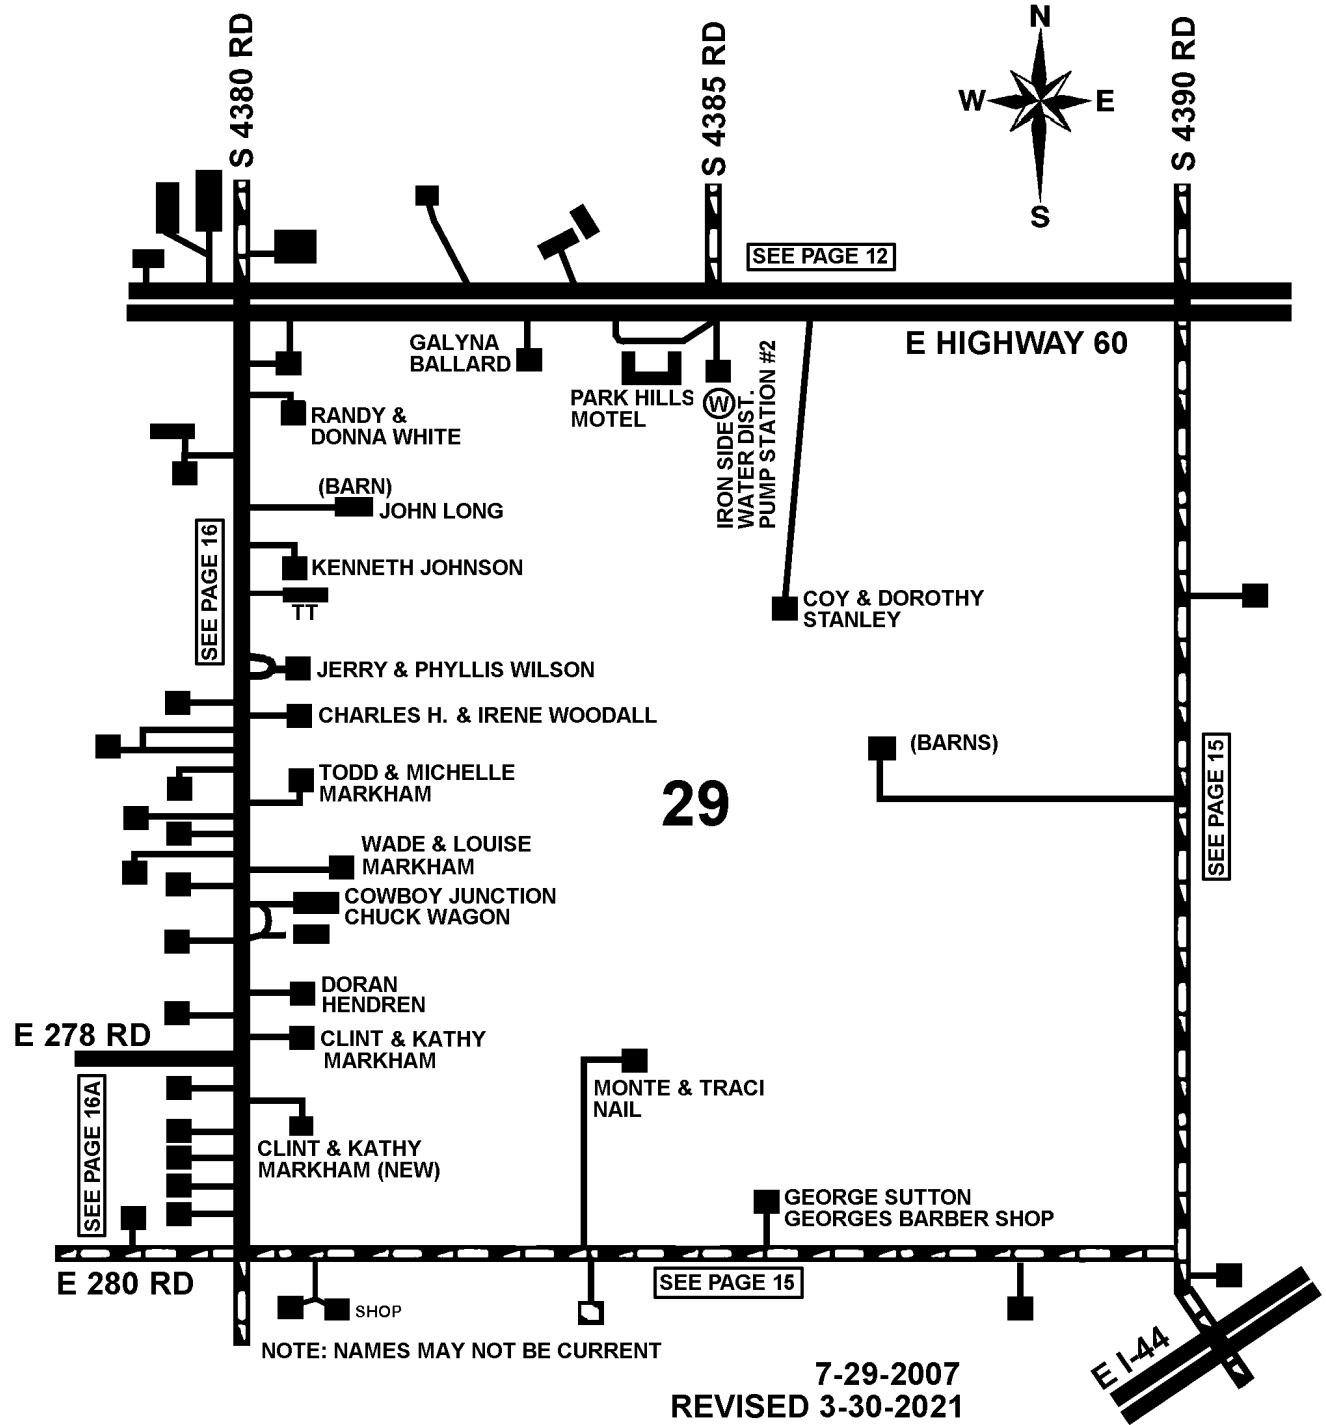

T25N - R20E
CRAIG COUNTY, OKLAHOMA
SECTION 29

15A

NOTE: NAMES MAY NOT BE CURRENT

7-29-2007
REVISED 3-30-2021

CRAIG COUNTY E-911