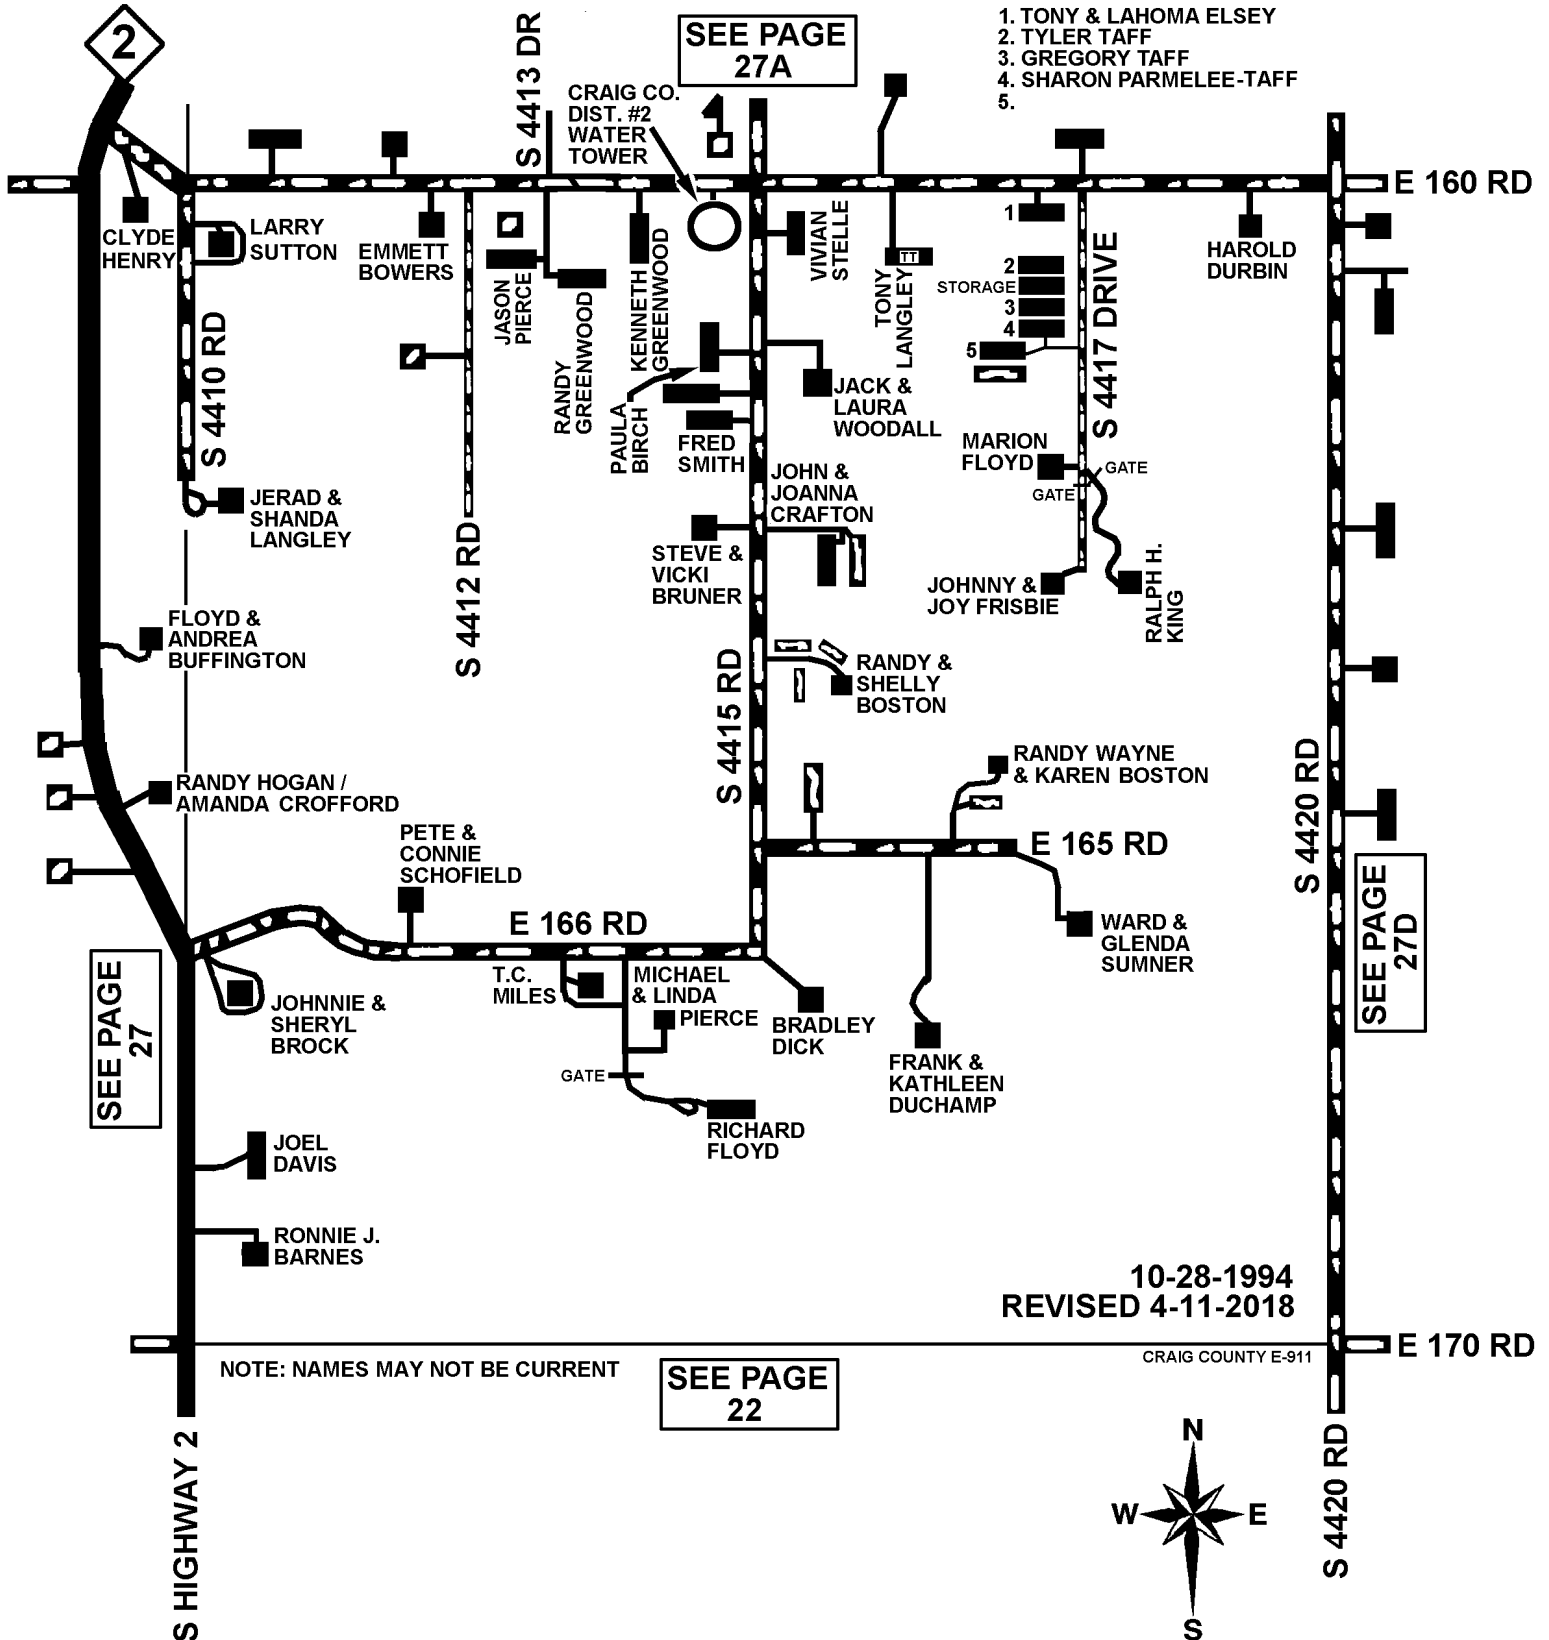

T27N - R20E
SECTION 35
CRAIG COUNTY, OKLAHOMA

27C

1. TONY & LAHOMA ELSEY
2. TYLER TAFF
3. GREGORY TAFF
4. SHARON PARMELEE-TAFF
- 5.

SEE PAGE
27A

SEE PAGE
27

SEE PAGE
22

SEE PAGE
27D

NOTE: NAMES MAY NOT BE CURRENT

10-28-1994
REVISED 4-11-2018

CRAIG COUNTY E-911