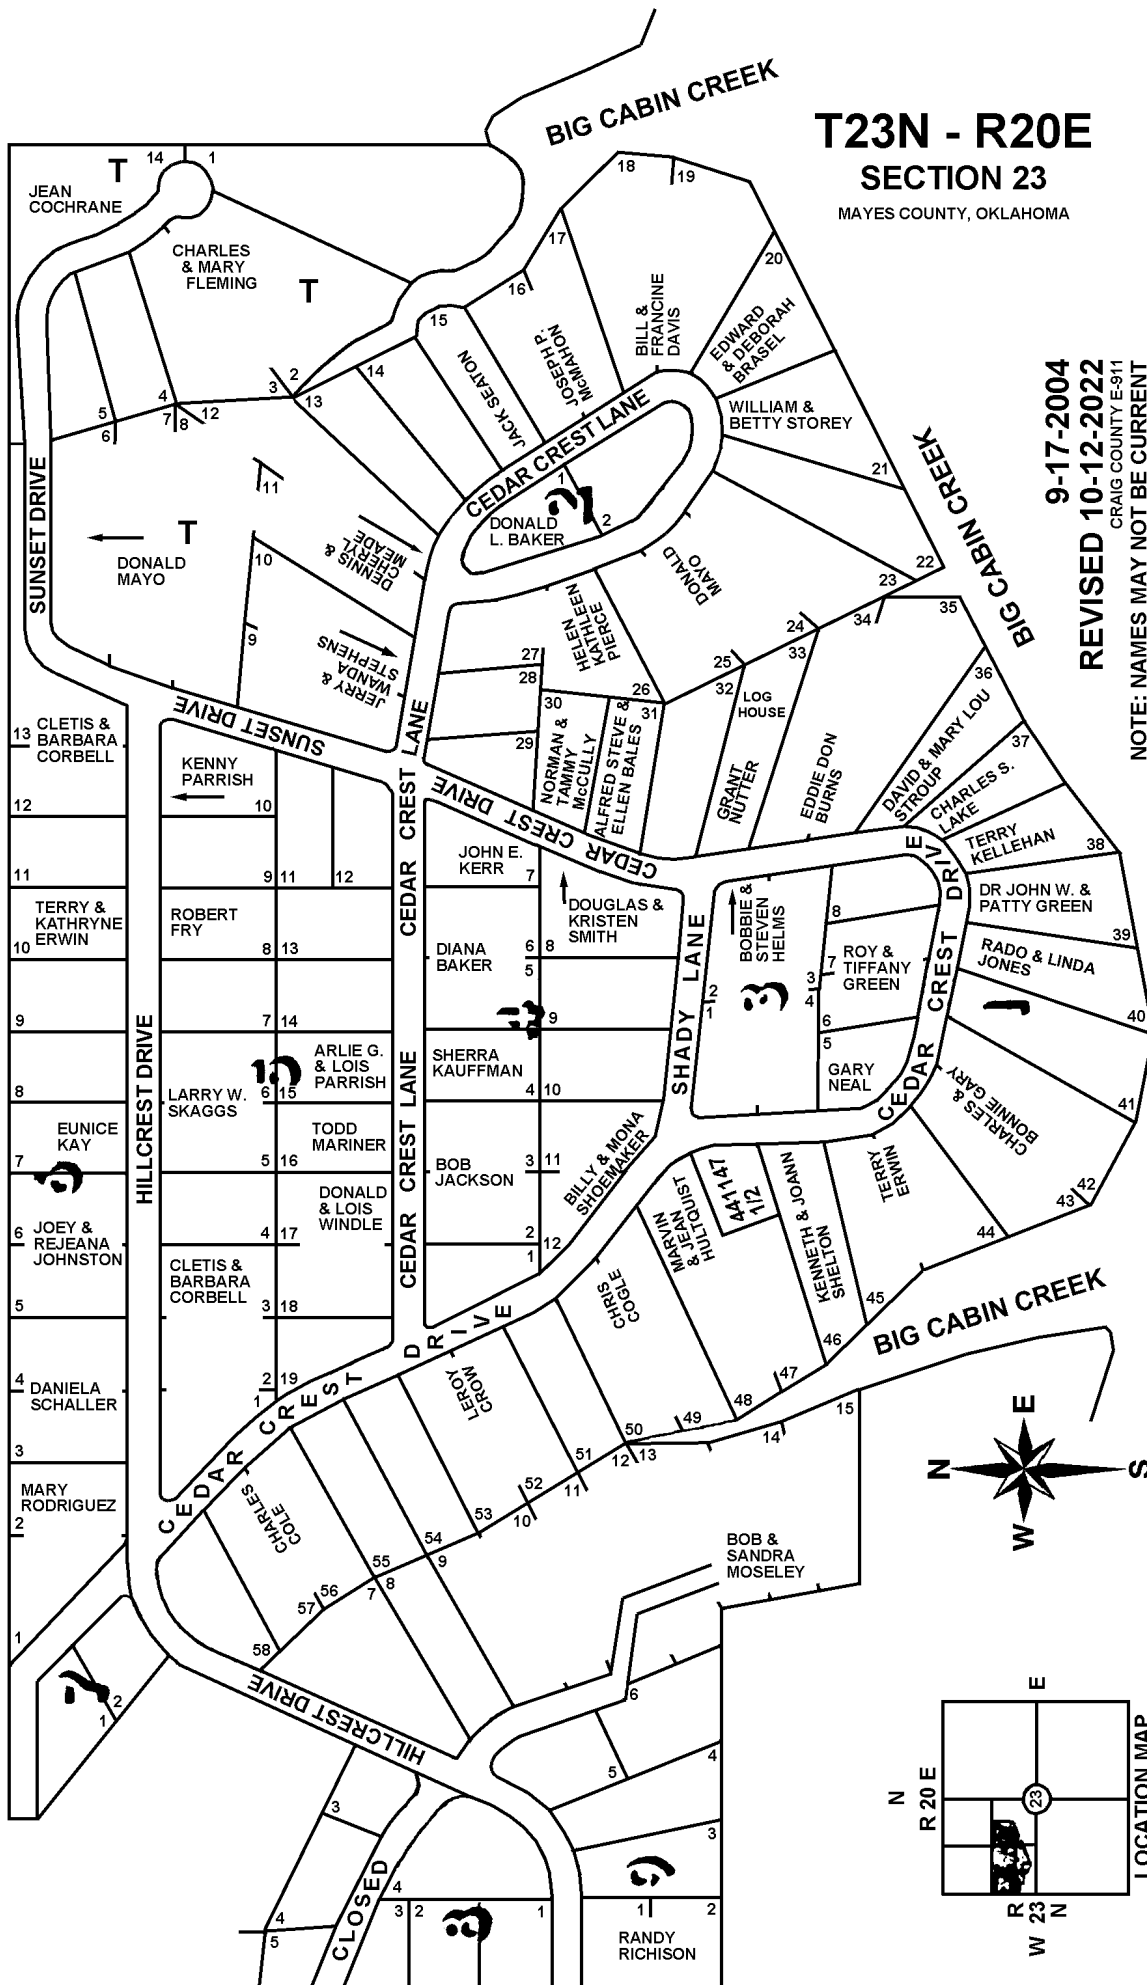

BIG CABIN CREEK

T23N - R20E

43A1

SECTION 23

MAYES COUNTY, OKLAHOMA

9-17-2004
REVISED 10-12-2022
CRAIG COUNTY E-911

NOTE: NAMES MAY NOT BE CURRENT

CEDAR CREST SHORES